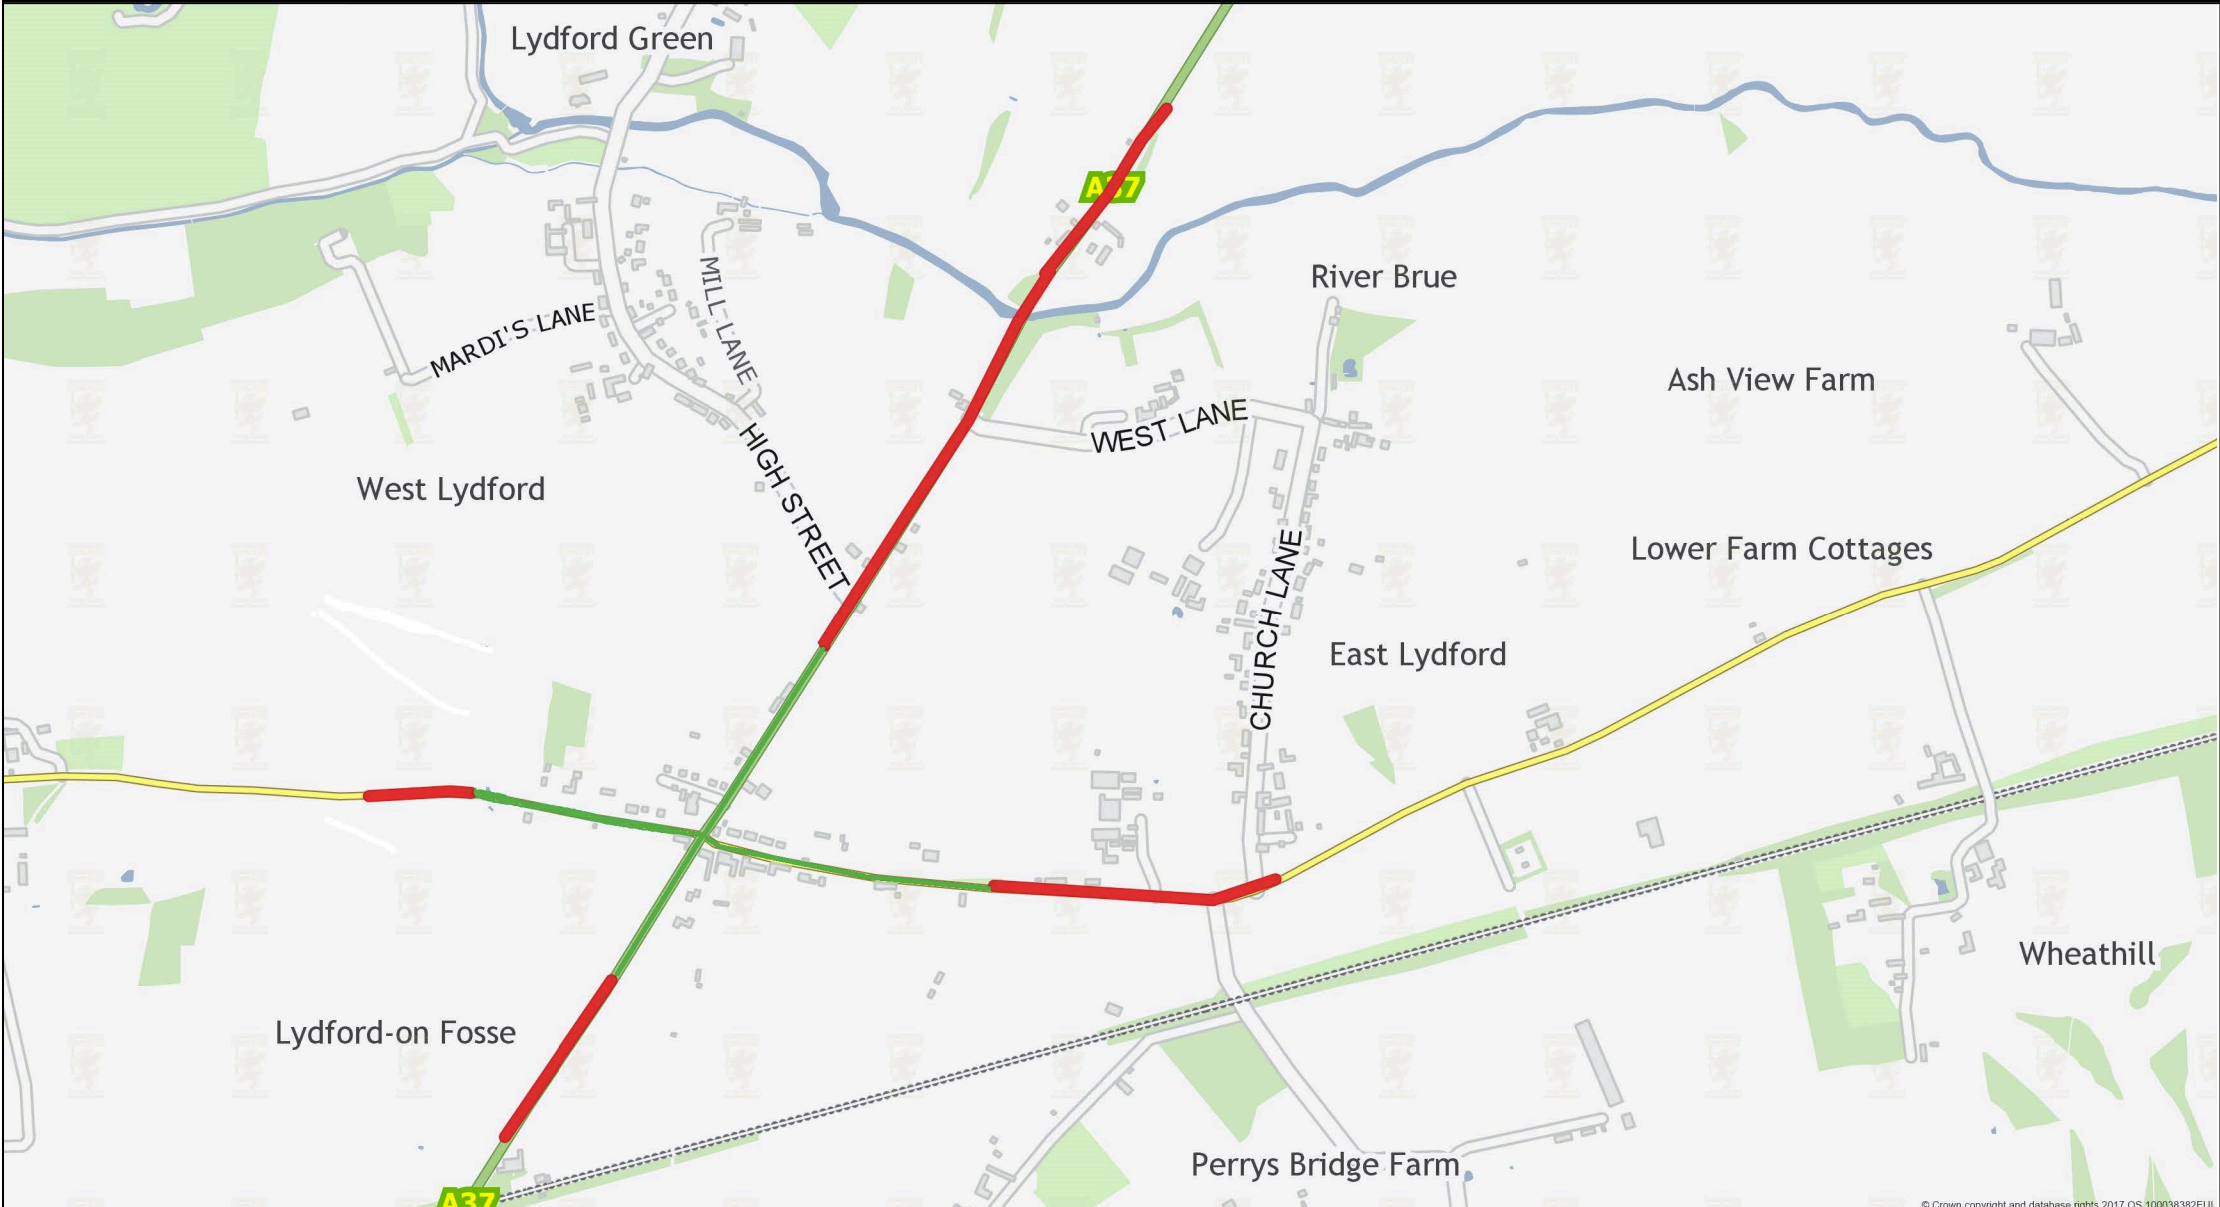

Proposed 30mph and 40mph Speed Limit - Lydford On Fosse

Red Line - Proposed 40mph speed limit

Green Line - proposed 30mph speed limit

WWW.SOMERSET.GOV.UK

Somerset County Council
County Hall
Taunton
TA1 4DY
0300 123 2224

Scale:1:10000

Centre:357176, 131210

Date produced:2019-02-05 14:28:19

© Crown copyright and database rights 2019 OS 100038382. You are granted a non-exclusive, royalty free, revocable licence solely to view the Licensed Data for non-commercial purposes for the period during which Somerset County Council makes it available. You are not permitted to copy, sub-license, distribute, sell or otherwise make available the Licensed Data to third parties in any form. Third party rights to enforce the terms of this licence shall be reserved to OS.