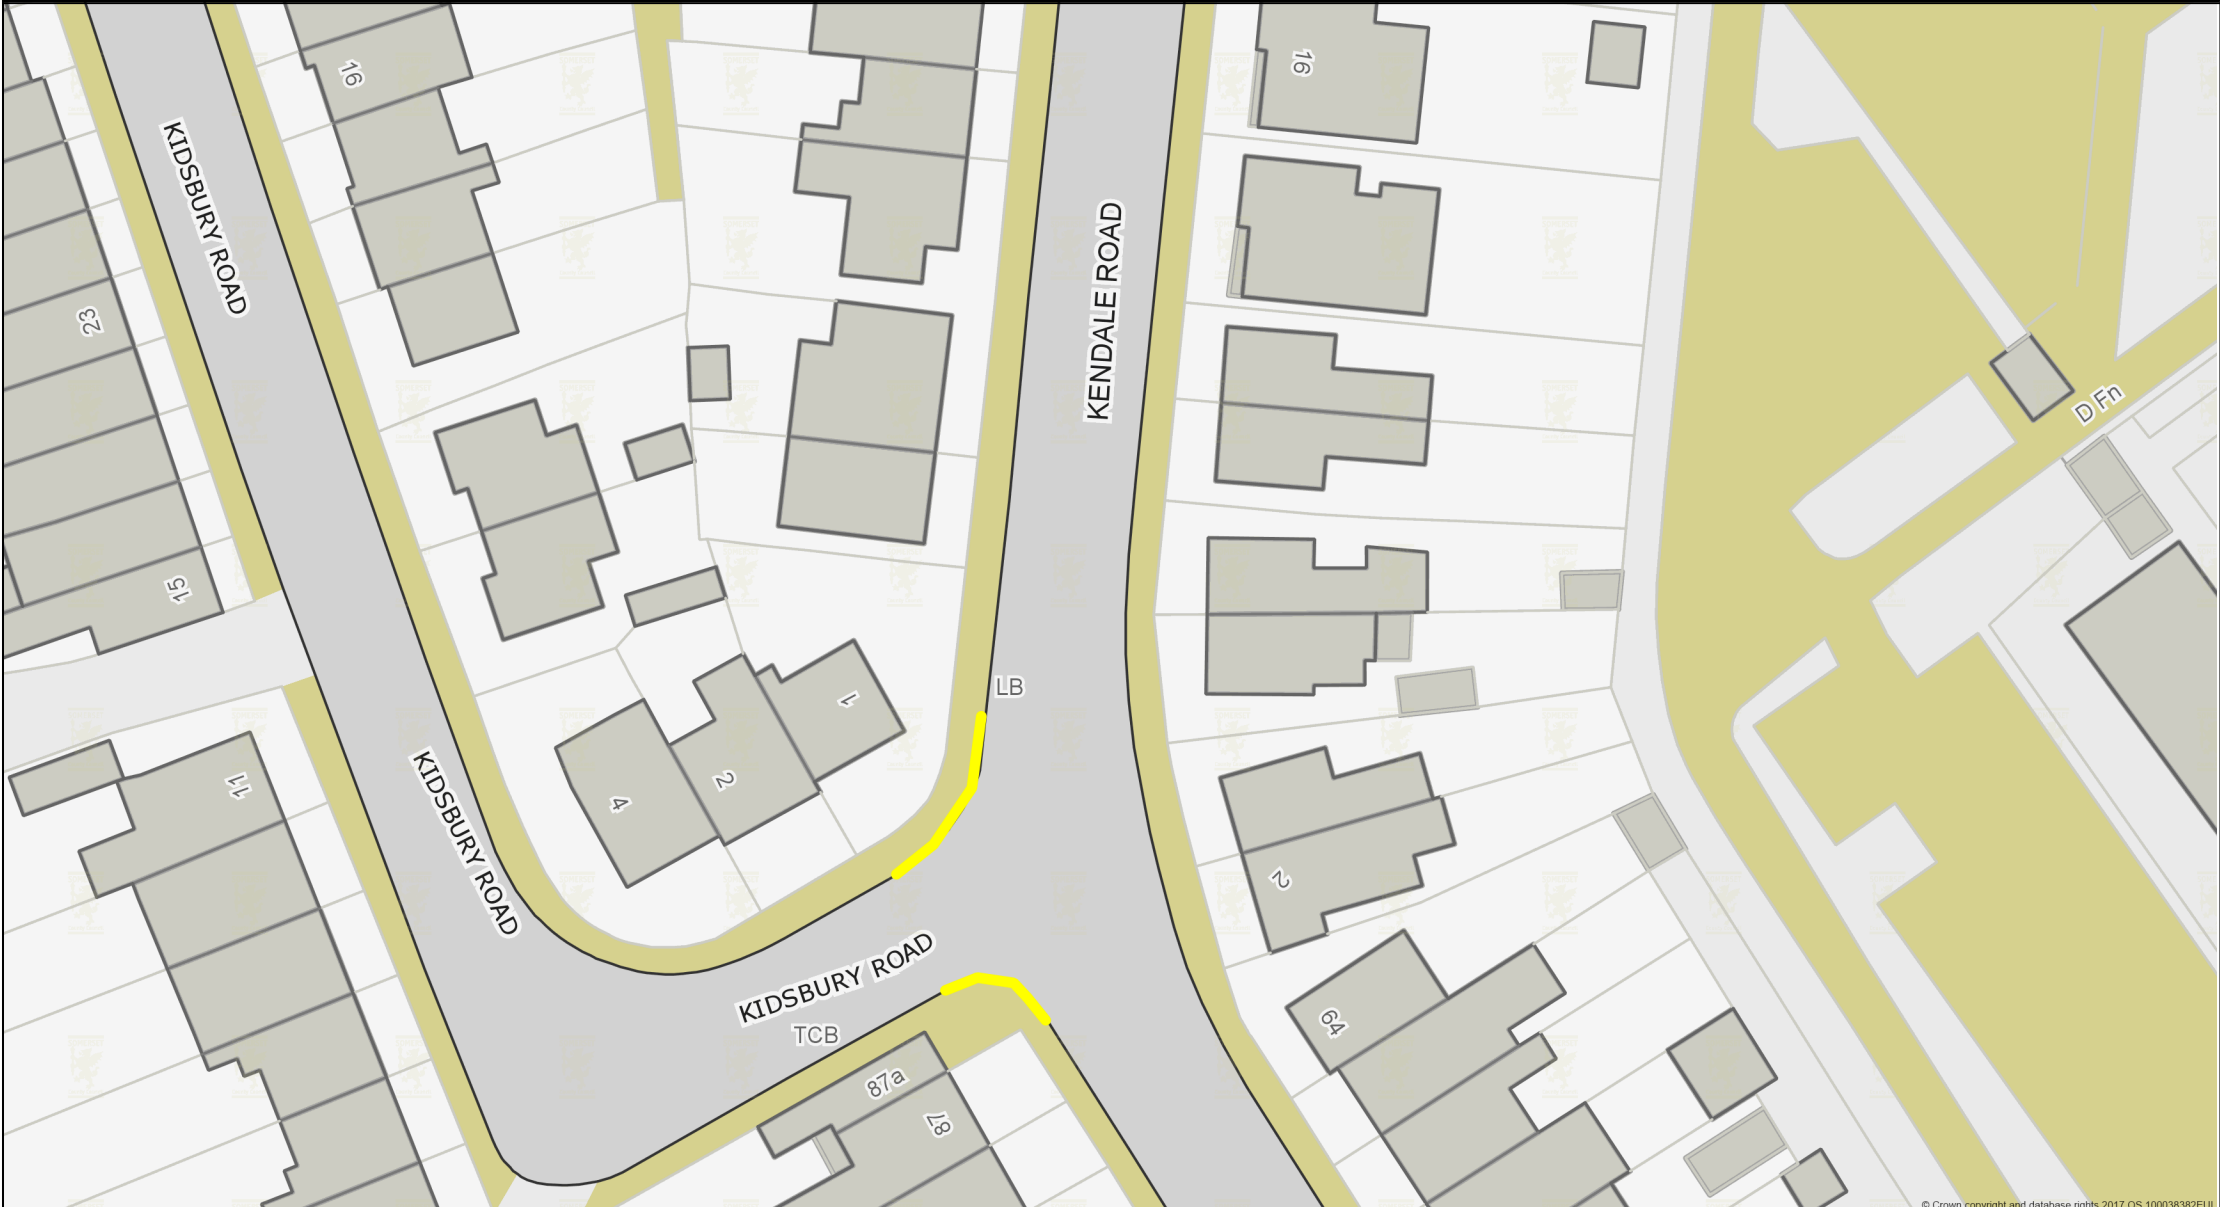

Kidsbury Road/Kendale Road, Bridgwater - Proposed No Waiting At Any Time Double Yellow Lines

WWW.SOMERSET.GOV.UK

Somerset County Council
County Hall
Taunton
TA1 4DY
0300 123 2224

Scale:1:500

Centre:329156, 137376

Date produced:2019-05-20 14:30:40

© Crown copyright and database rights 2019 OS 100038382. You are granted a non-exclusive, royalty free, revocable licence solely to view the Licensed Data for non-commercial purposes for the period during which Somerset County Council makes it available. You are not permitted to copy, sub-license, distribute, sell or otherwise make available the Licensed Data to third parties in any form. Third party rights to enforce the terms of this licence shall be reserved to OS.