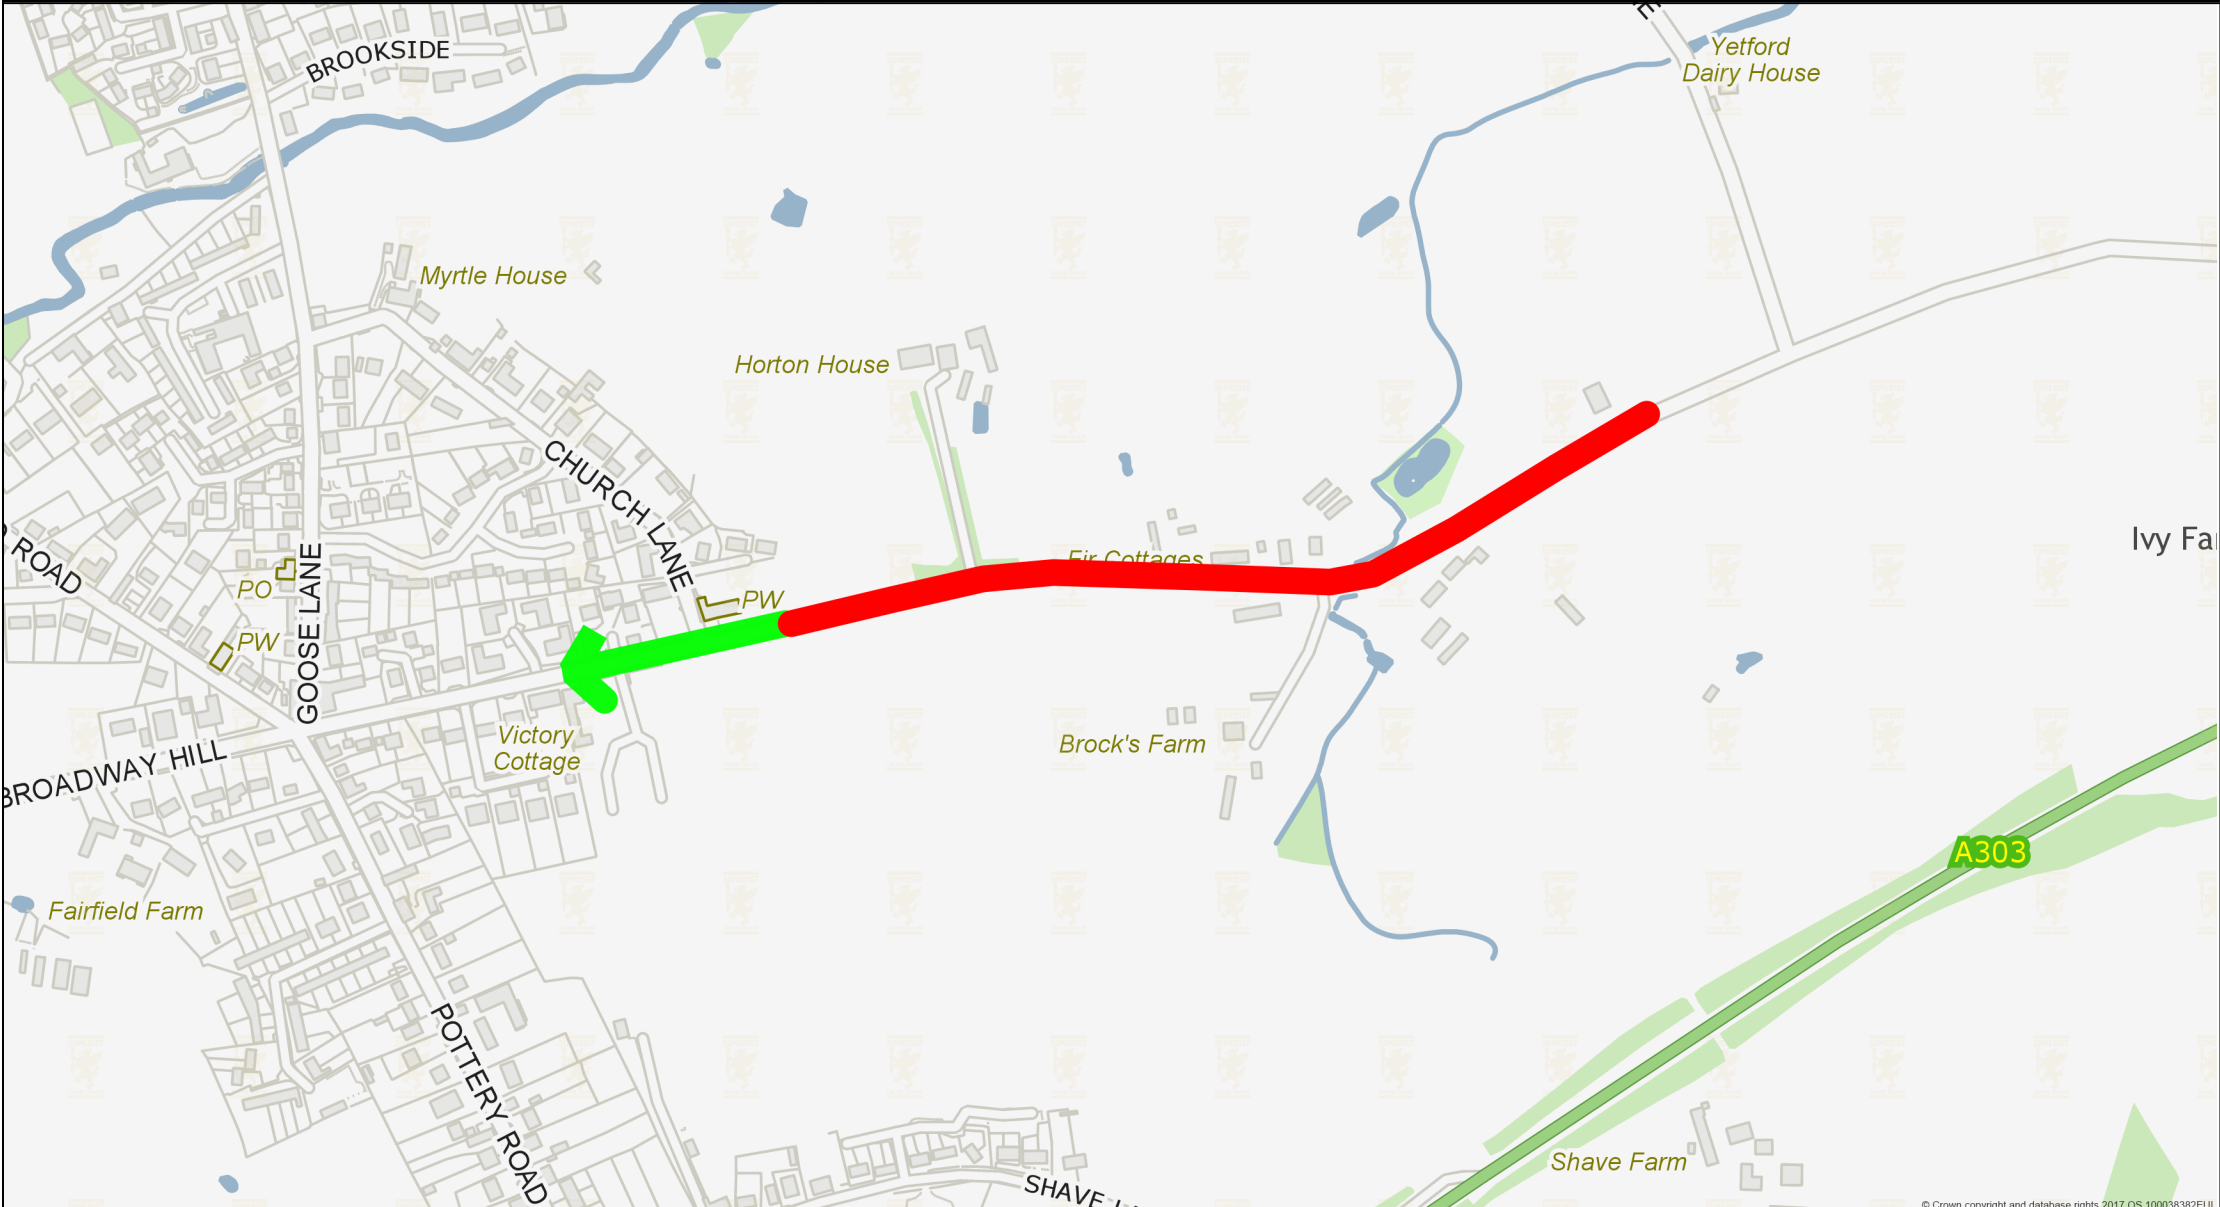

Old A303, Puddlebridge, Horton - proposed 40mph speed limit

Green line - existing 30mph speed limit
Red line - proposed 40mph speed limit

WWW.SOMERSET.GOV.UK

Somerset County Council
County Hall
Taunton
TA1 4DY
0300 123 2224

Scale:1:5000

Centre:332648, 114910

Date produced:2019-05-03 14:24:10

© Crown copyright and database rights 2019 OS 100038382. You are granted a non-exclusive, royalty free, revocable licence solely to view the Licensed Data for non-commercial purposes for the period during which Somerset County Council makes it available. You are not permitted to copy, sub-license, distribute, sell or otherwise make available the Licensed Data to third parties in any form. Third party rights to enforce the terms of this licence shall be reserved to OS.