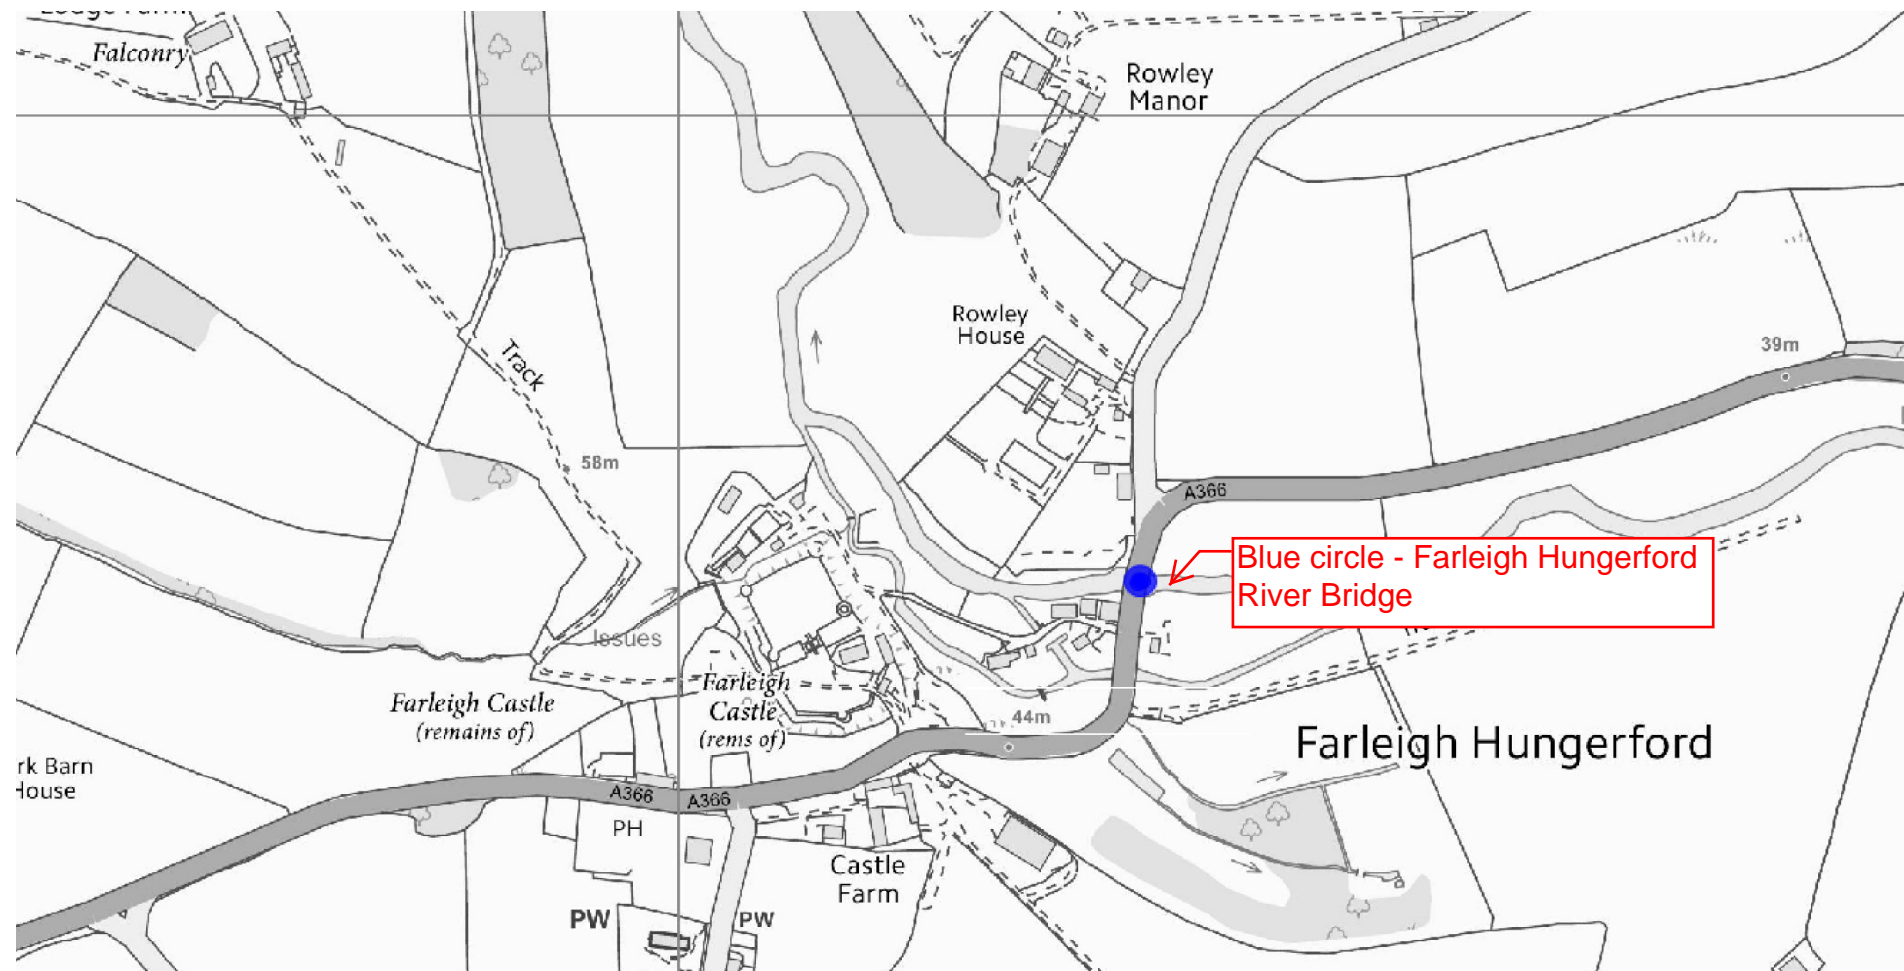

SOMERSET COUNTY COUNCIL
intranet MAPPING

Width Restriction and 7.5 Tonne Weight Limit - Farleigh Hungerford

Scale - 1:5,000.00
Easting: 380201, Northing: 157736

Blue circle - Farleigh Hungerford River Bridge