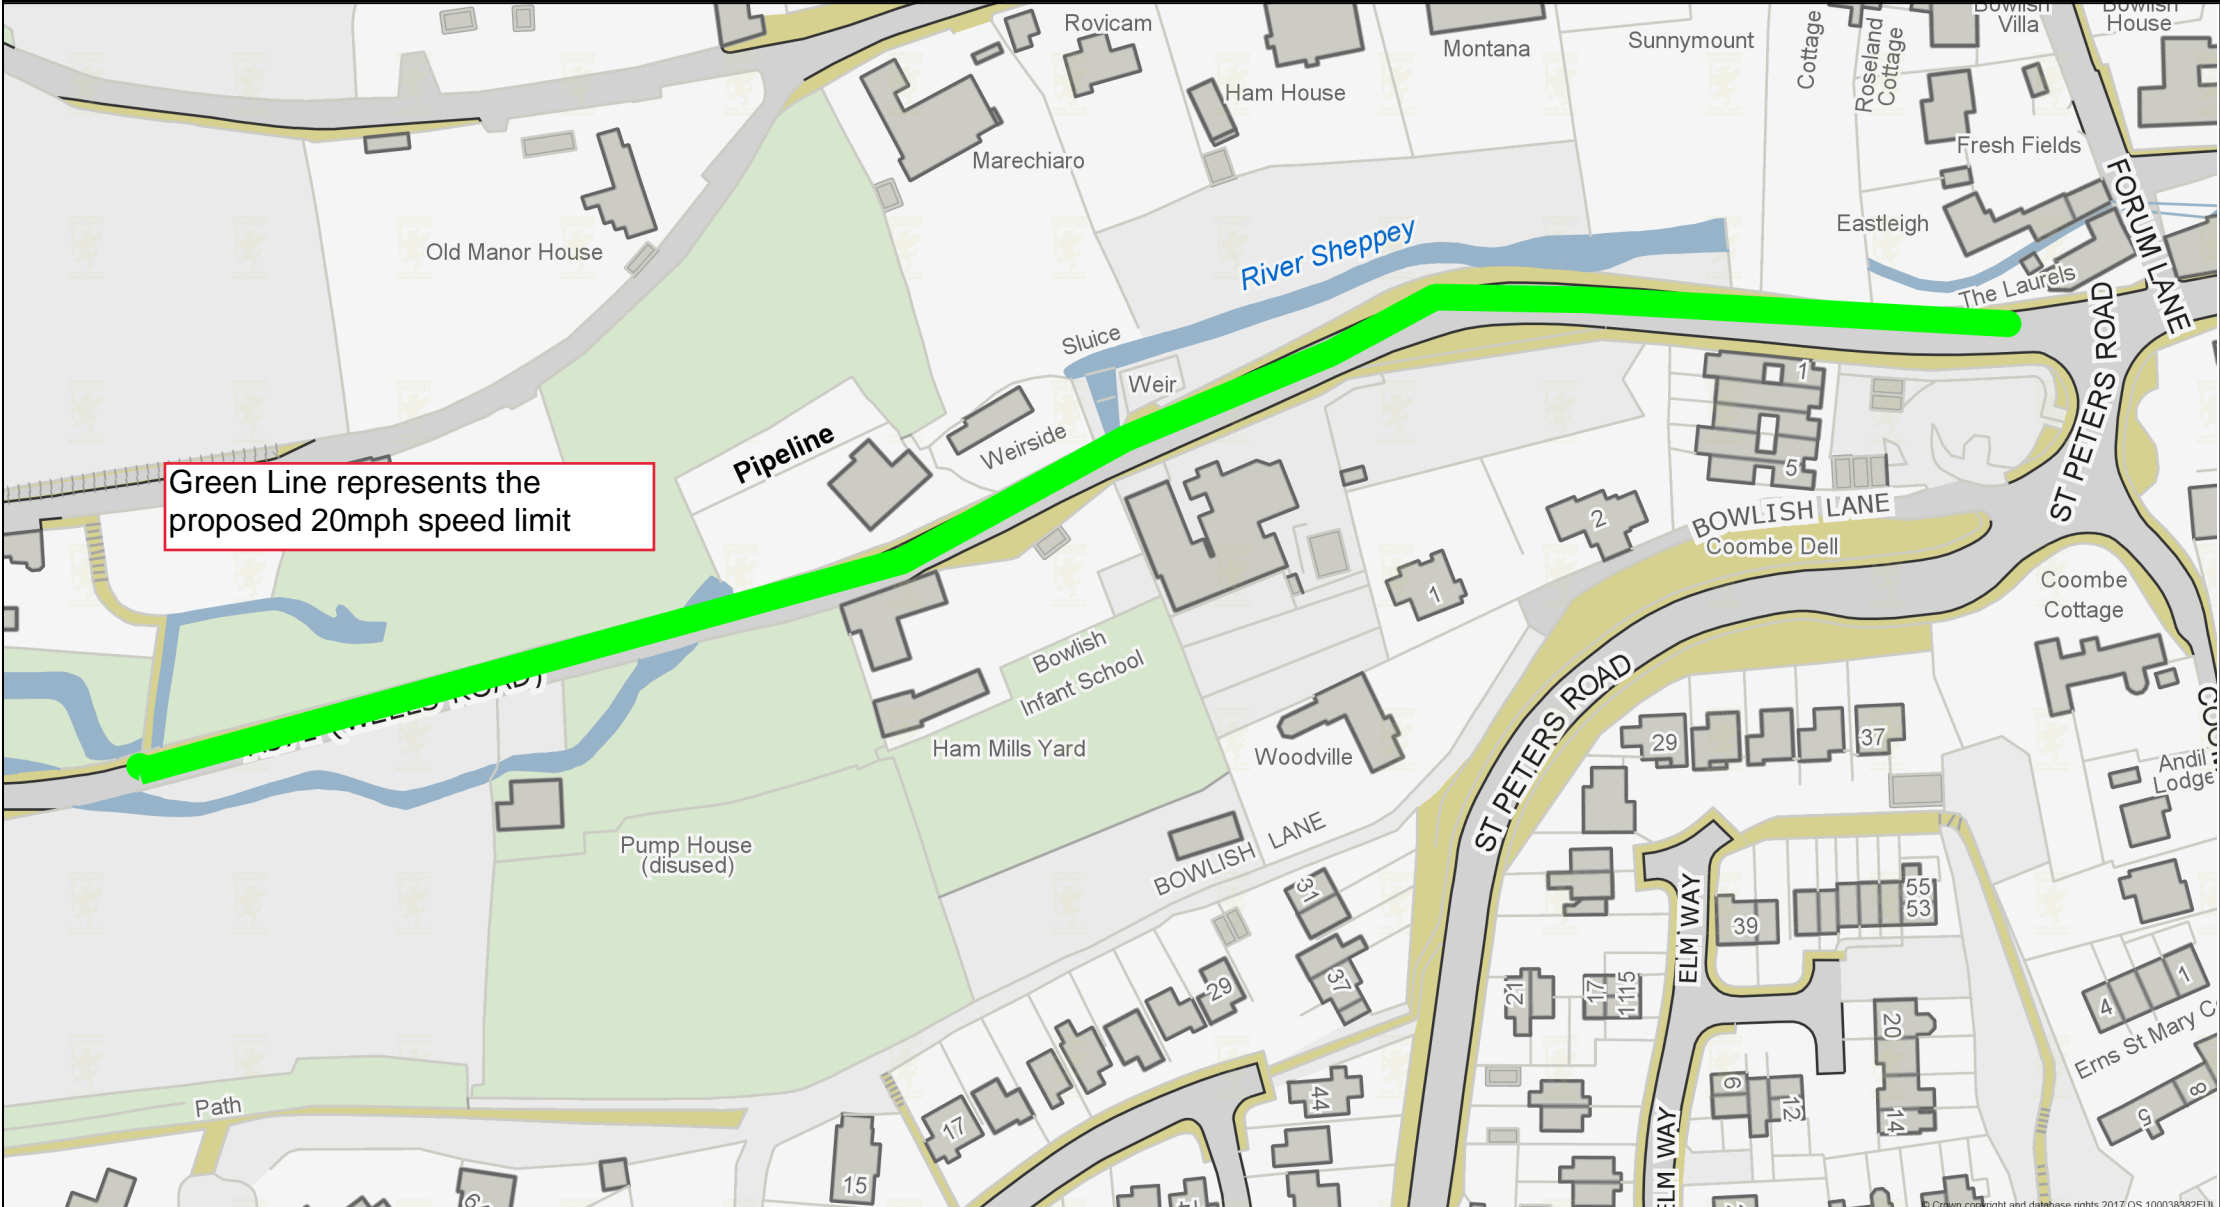

Proposed 20mph Speed Limit on the A371 Wells Road, Shepton Mallet

Green Line represents the proposed 20mph speed limit