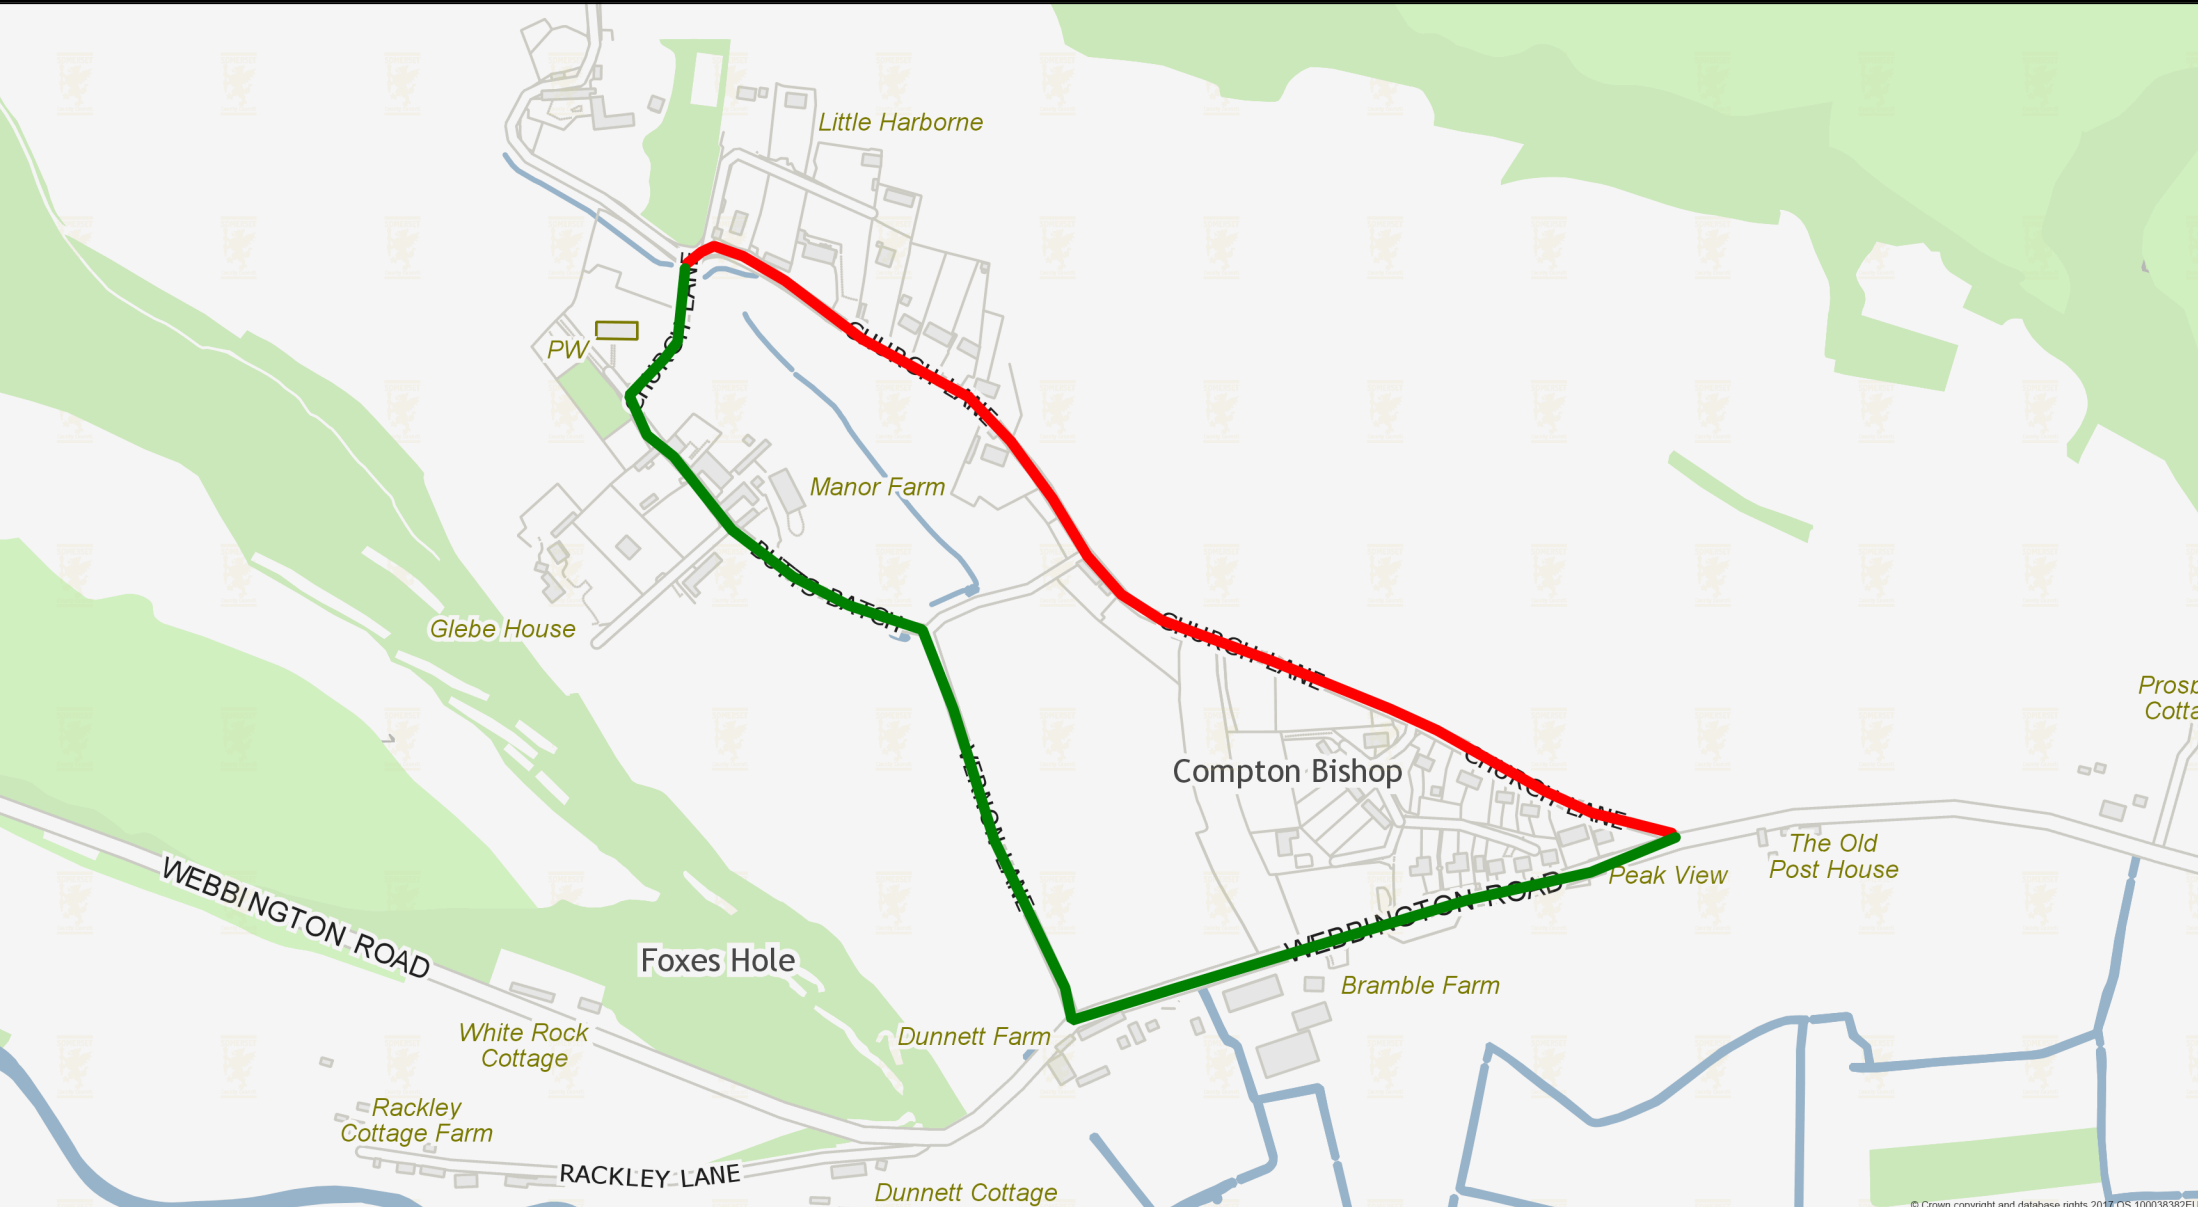

21 Day Notice - Temporary Road Closure Church Lane Compton Bishop

WWW.SOMERSET.GOV.UK

Somerset County Council
County Hall
Taunton
TA1 4DY
0300 123 2224

Scale:1:5000
Centre:339916, 155211

Date produced:2019-07-12 12:12:59