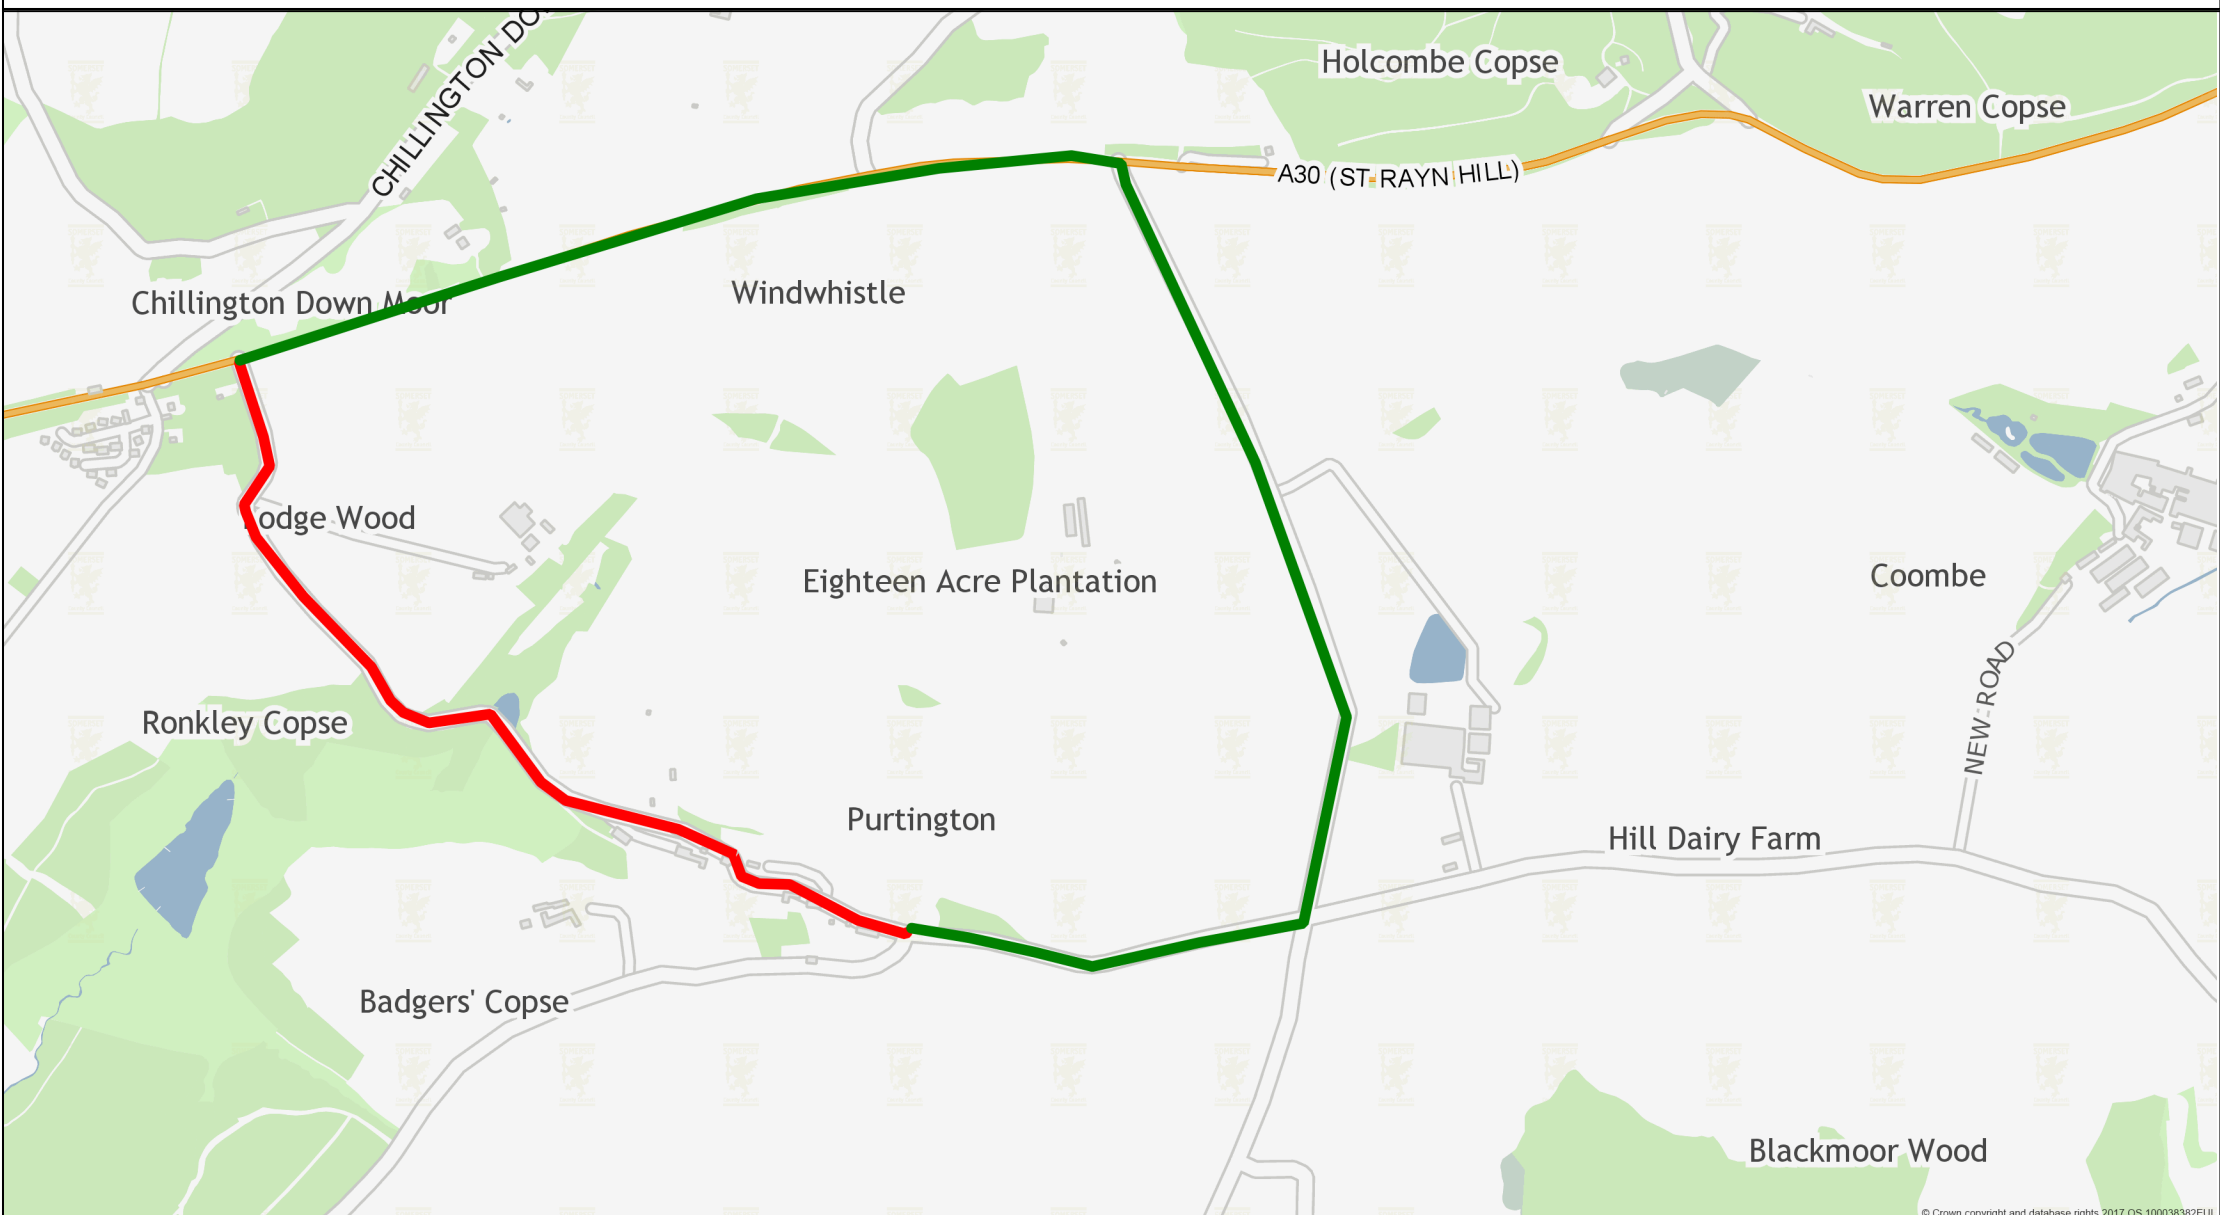

# Temporary Road Closure - Down Lane Winsham 28.07.2019 - 6 Days

Red = Road Closure, Green Lines = Diversion Route

WWW.SOMERSET.GOV.UK

Somerset County Council  
County Hall  
Taunton  
TA1 4DY  
0300 123 2224

Scale:1:10000

Centre:339658, 109383

Date produced:2019-07-22 12:14:01

© Crown copyright and database rights 2019 OS 100038382. You are granted a non-exclusive, royalty free, revocable licence solely to view the Licensed Data for non-commercial purposes for the period during which Somerset County Council makes it available. You are not permitted to copy, sub-license, distribute, sell or otherwise make available the Licensed Data to third parties in any form. Third party rights to enforce the terms of this licence shall be reserved to OS.