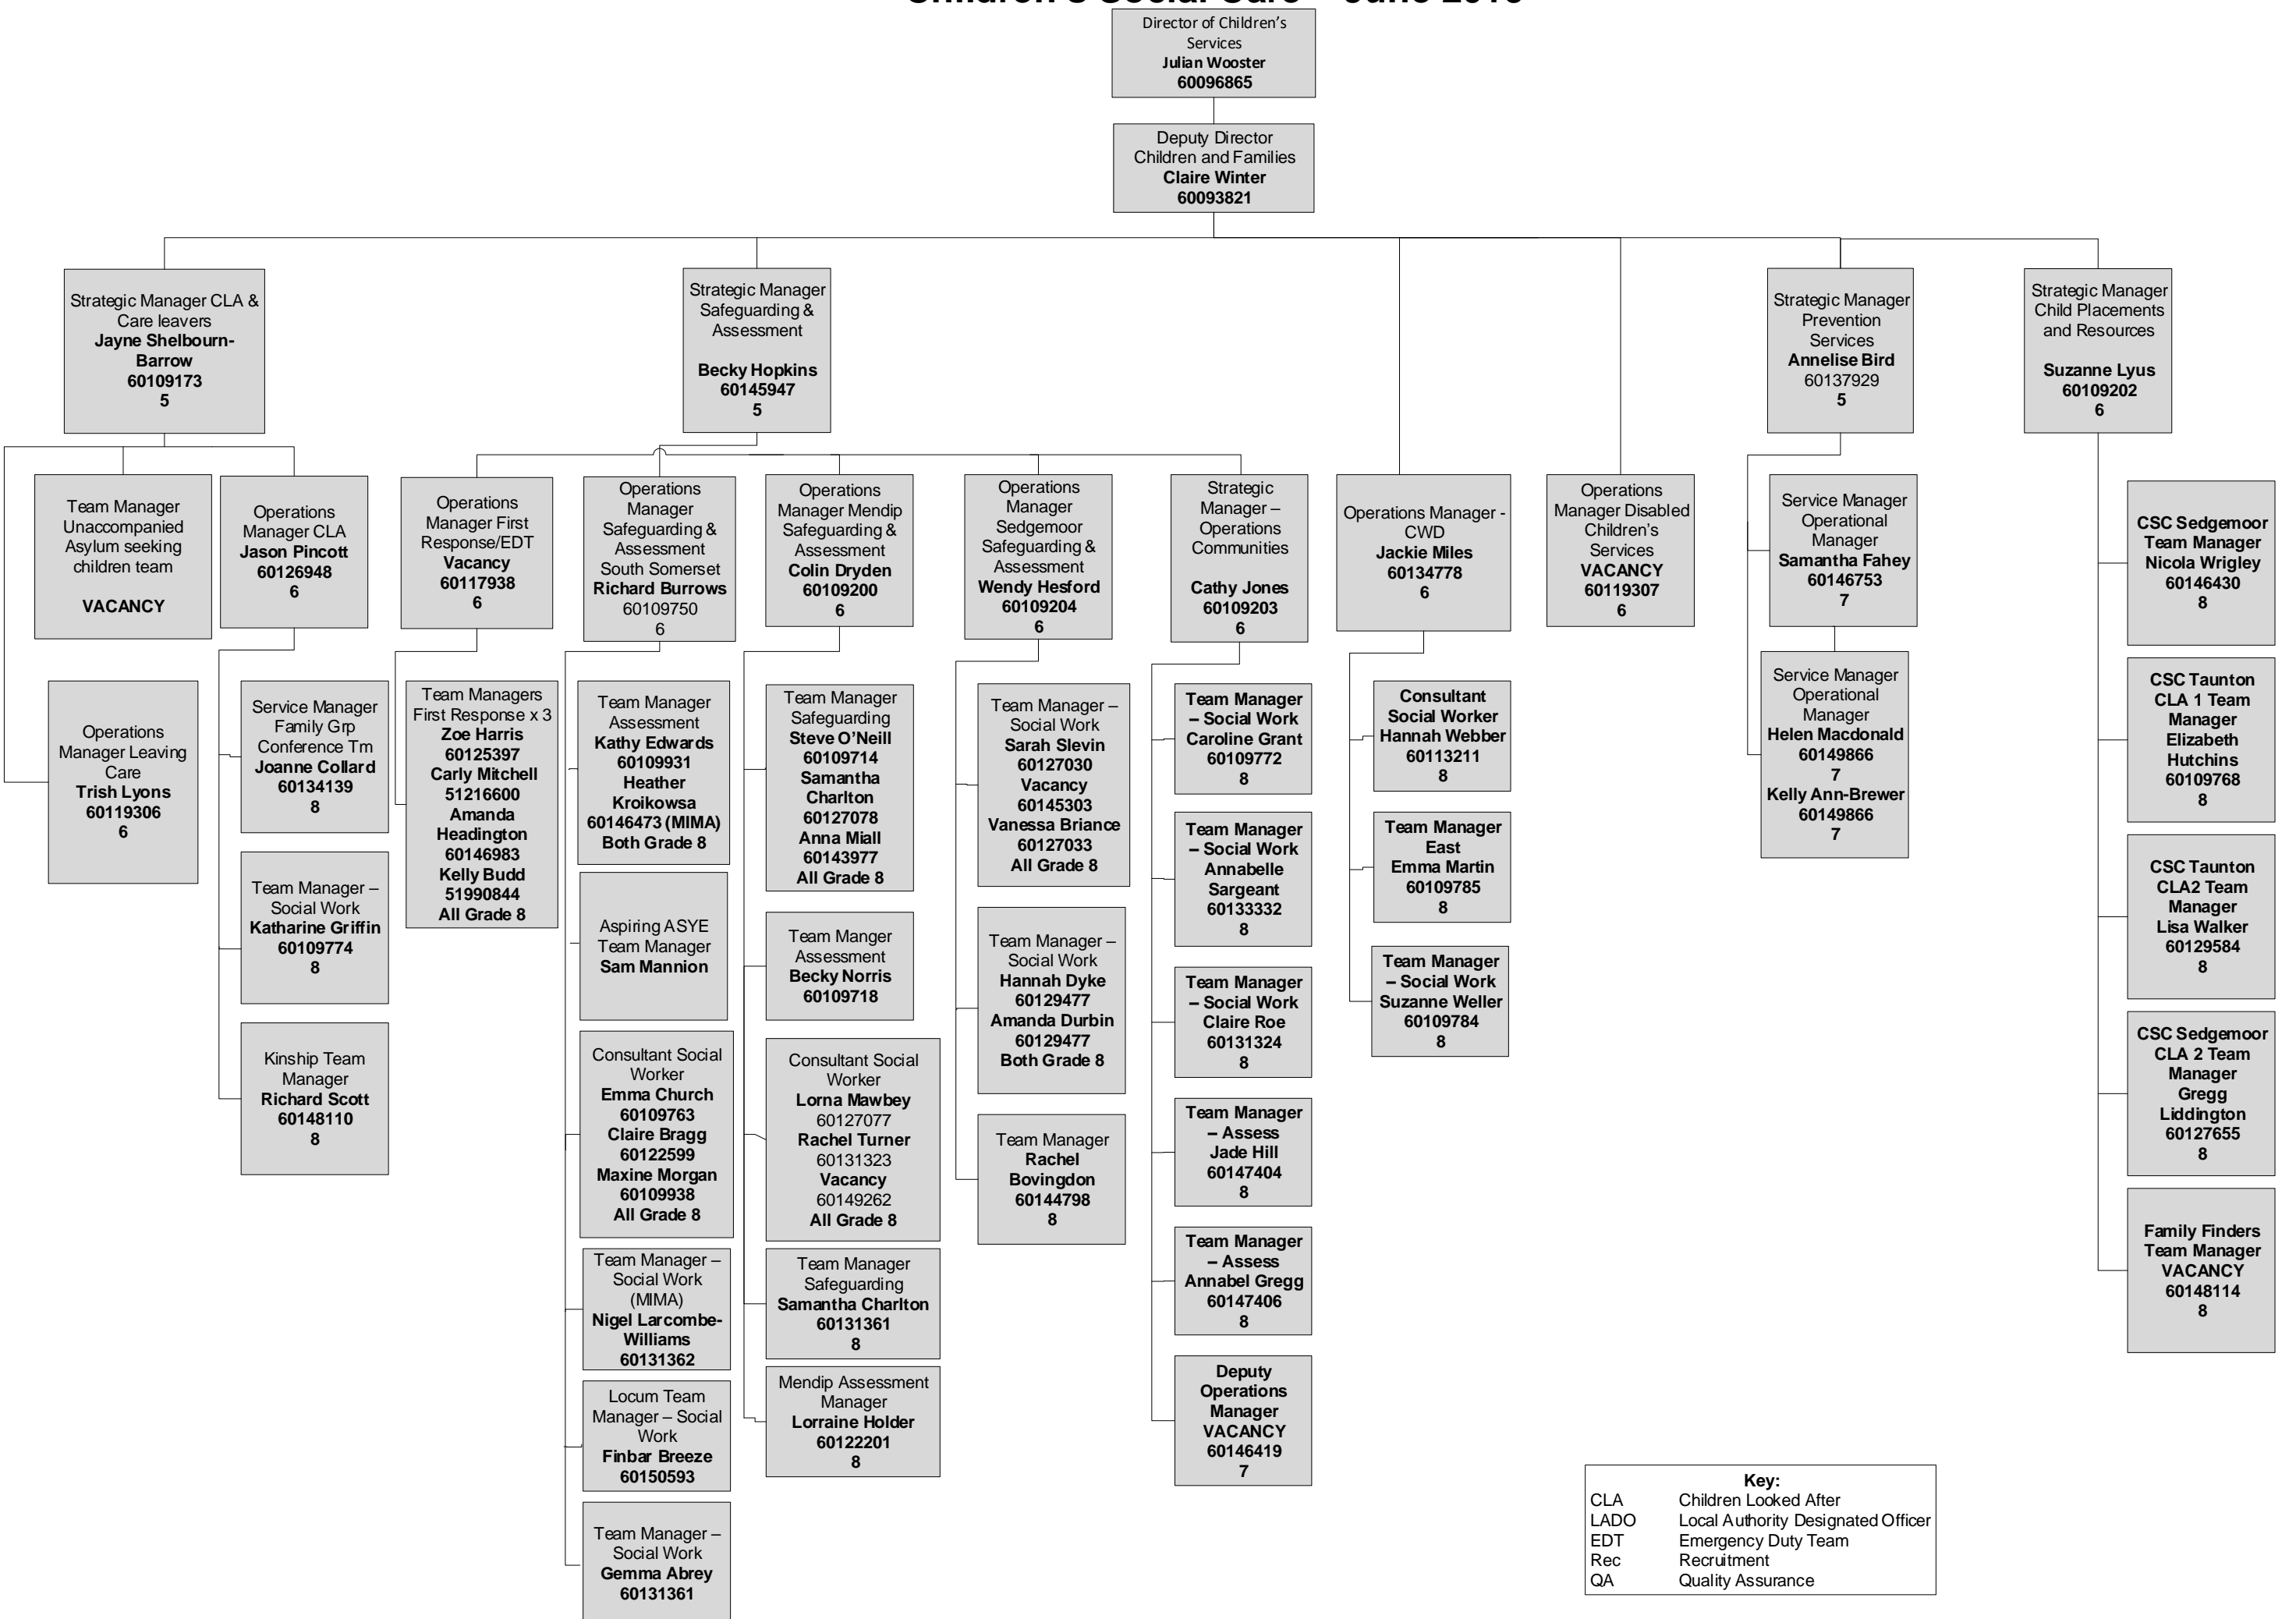

Children's Social Care – June 2019

Key:	
CLA	Children Looked After
LADO	Local Authority Designated Officer
EDT	Emergency Duty Team
Rec	Recruitment
QA	Quality Assurance

Note: This chart includes management posts at grade 8 and above only and therefore not all direct reports are shown. The position on the structure chart indicates reporting lines not grade of post.