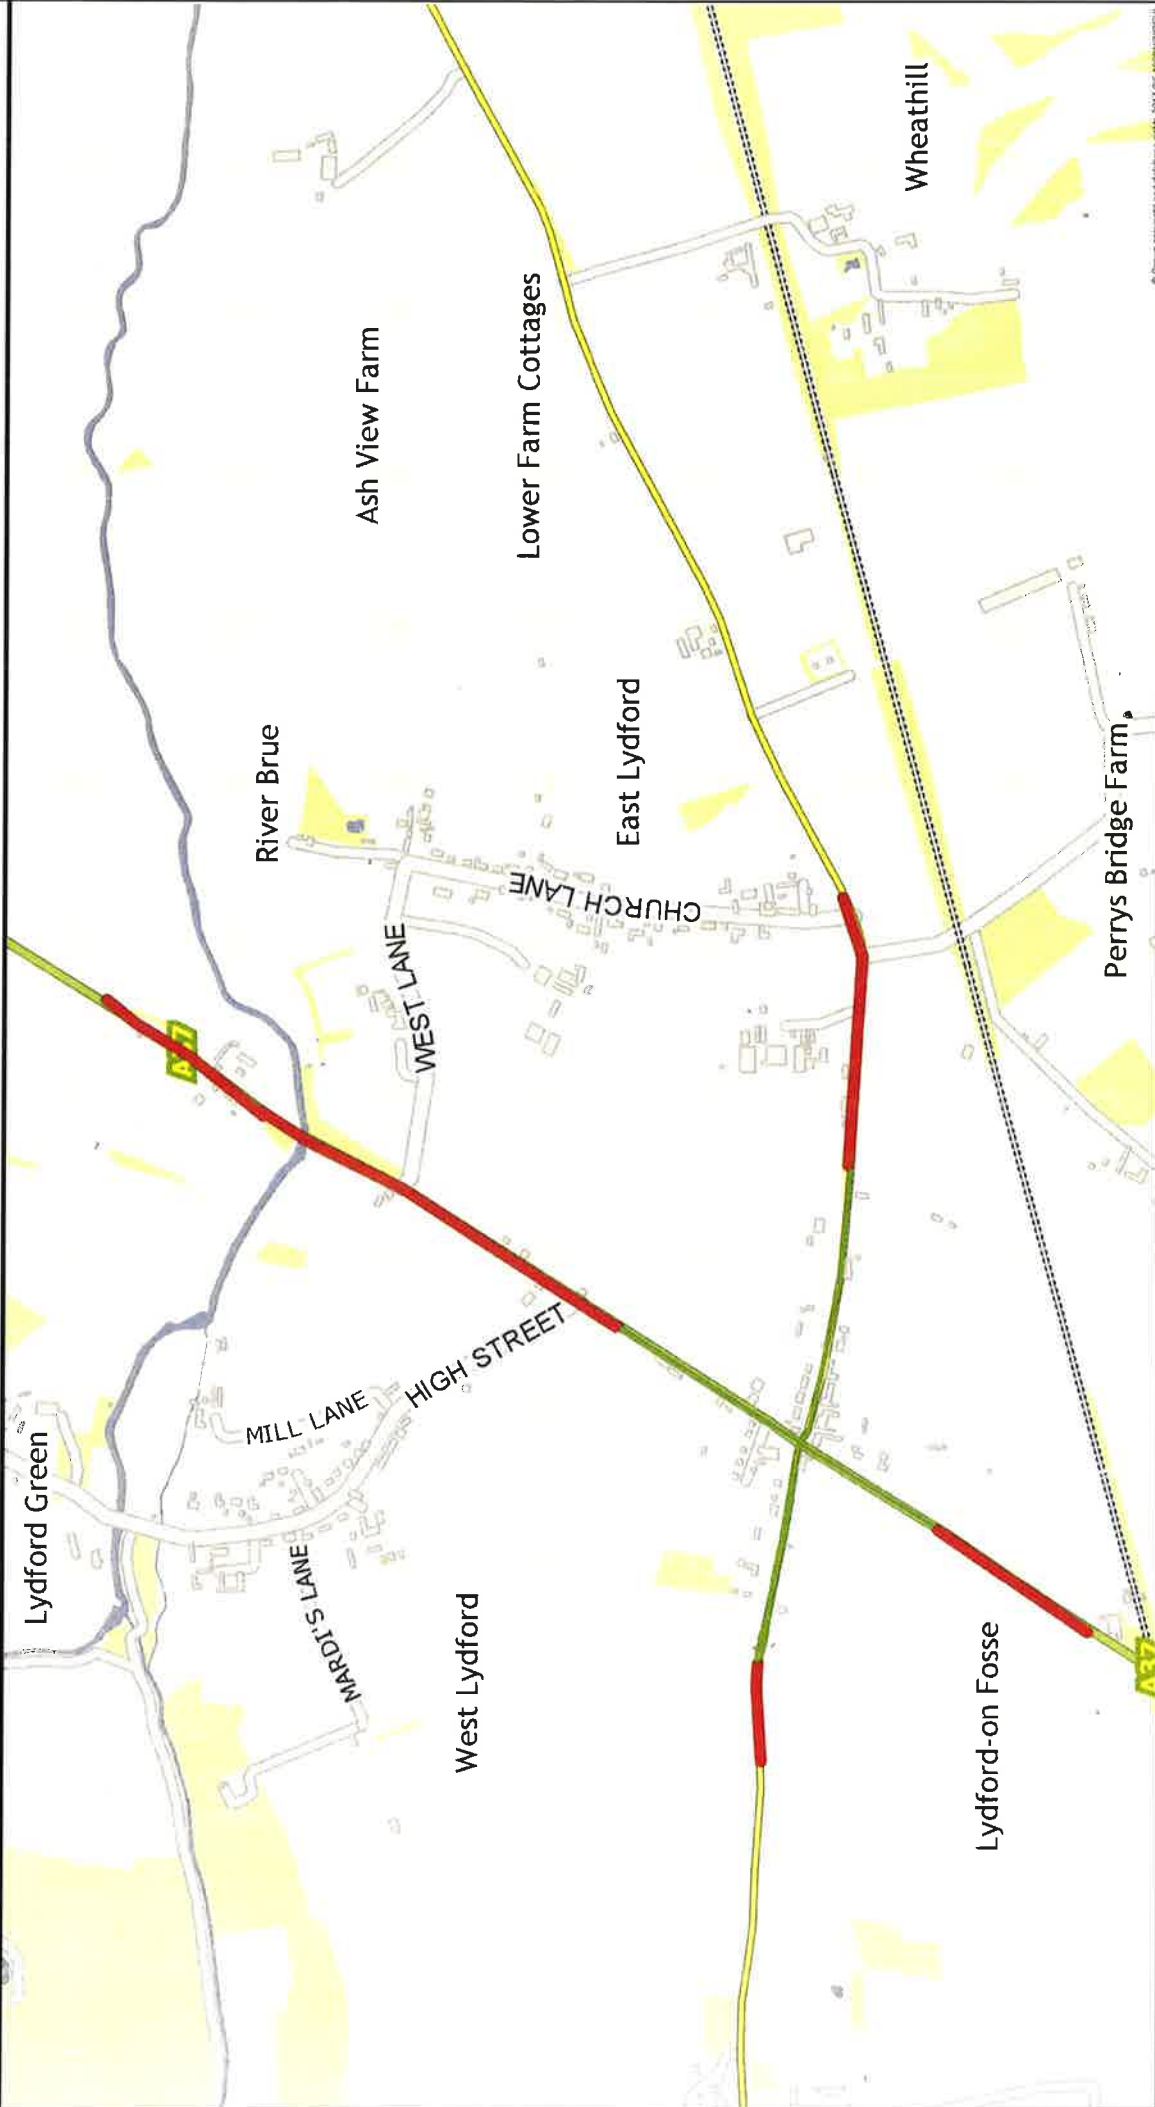

Proposed 30mph and 40mph Speed Limit - Lydford On Fosse

Red Line - Proposed 40mph speed limit

Green Line - proposed 30mph speed limit

Somerset County Council
County Hall
Taunton
TA1 4DY
0300 123 2224

Scale: 1:10000
Centre: 357176, 131210
Date produced: 2019-02-05 14:28:19

© Crown copyright and database rights 2019 OS 100038382. You are granted a non-exclusive, royalty free, revocable licence solely to view the Licensed Data for non-commercial purposes for the period during which Somerset County Council makes it available. You are not permitted to copy, sub-license, distribute, sell or otherwise make available the Licensed Data to third parties in any form. Third party rights to enforce the terms of this licence shall be reserved to OS.

WWW.SOMERSET.GOV.UK