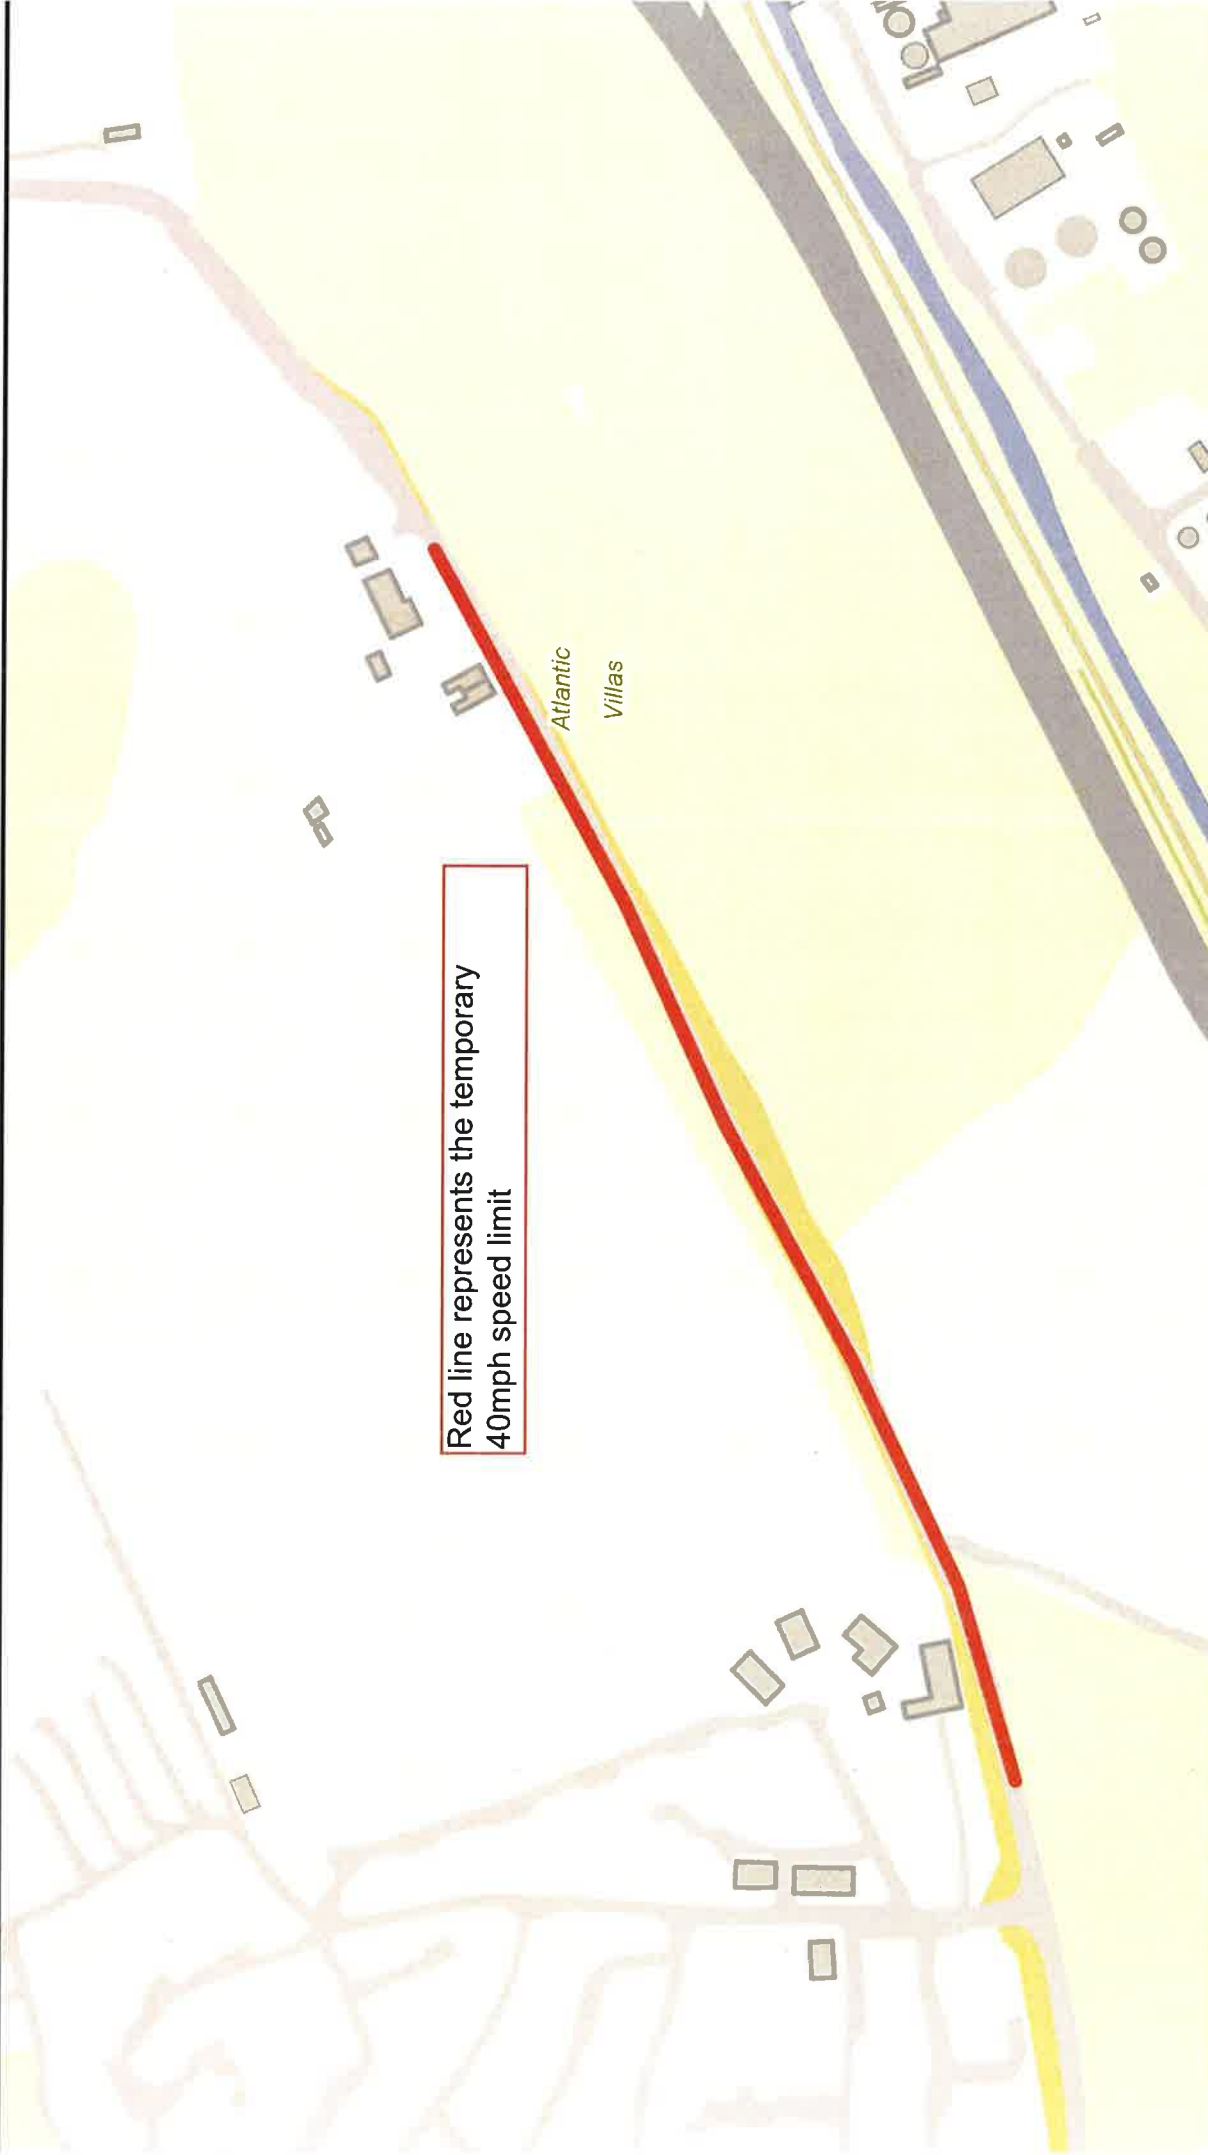

Proposed temporary 40mph Speed Limit - B3191 Cleeve Hill

Red line represents the temporary 40mph speed limit

Somerset County Council
County Hall
Taunton
TA1 4DY
0300 1 23 2224

Scale: 1:2500
Centre: 306007, 143048
Date produced: 2019-05-01 11:16:17

© Crown copyright and database rights 2019 OS 100038382. You are granted a non-exclusive, royalty free, revocable licence solely to view the Licensed Data for non-commercial purposes for the period during which Somerset County Council makes it available. You are not permitted to copy, sub-license, distribute, sell or otherwise make available the Licensed Data to third parties in any form. Third party rights to enforce the terms of this licence shall be reserved to OS