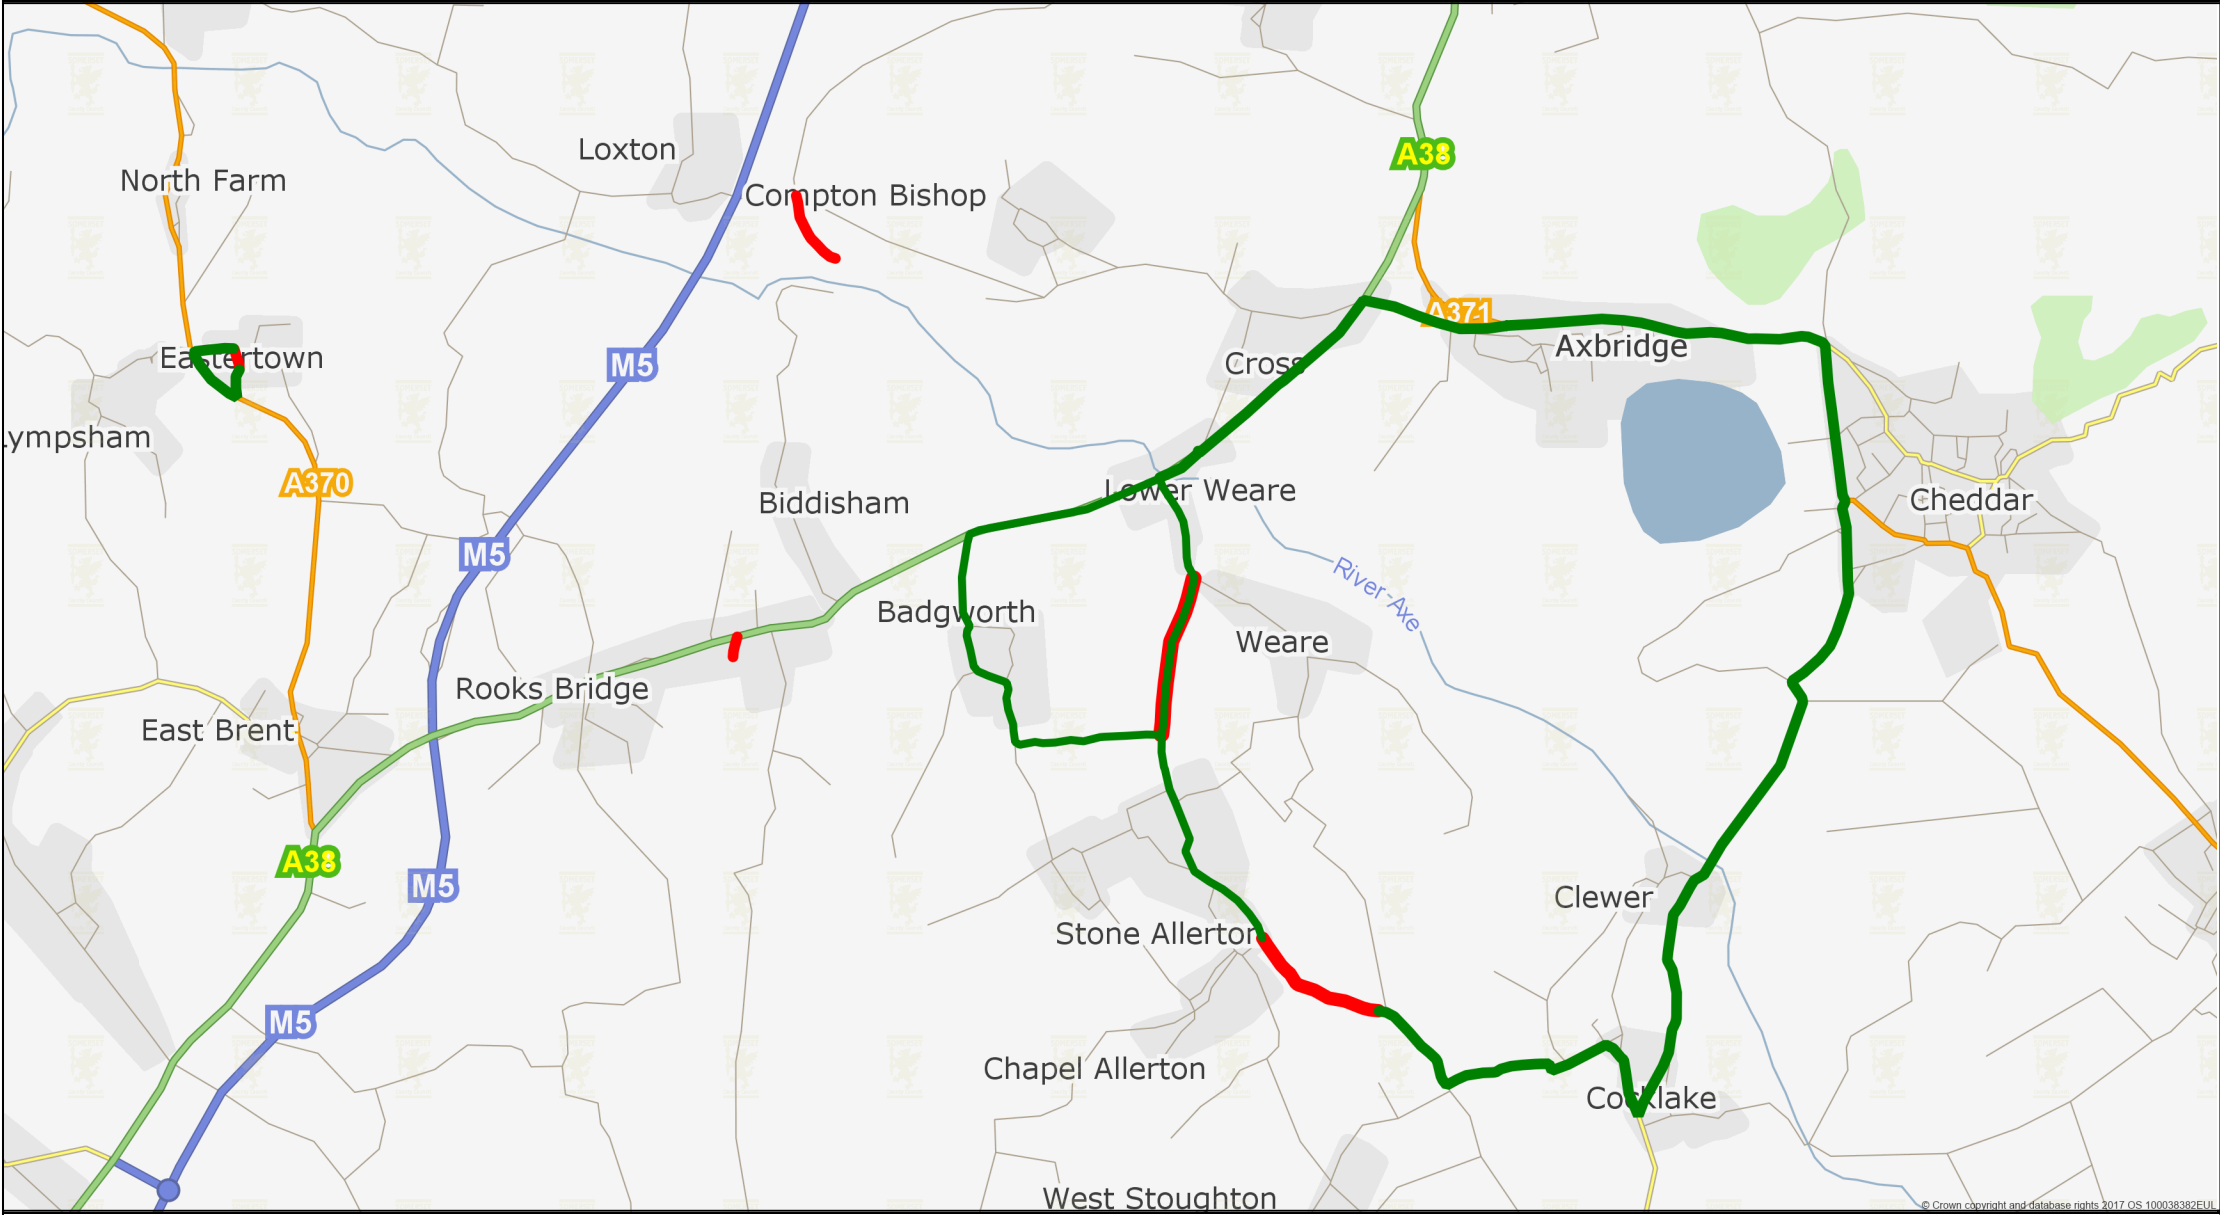

TTRO - Temporary Road Closures - Gigaclear Sedgemoor 16.09.2019 - 04.12.2019

Red Line = Road Closures Green Lines = Diversion Routes (where both colours shown different dates apply)

WWW.SOMERSET.GOV.UK

Somerset County Council
County Hall
Taunton
TA1 4DY
0300 123 2224

Scale:1:50000

Centre:340248, 152812

Date produced:2019-07-18 10:40:19

© Crown copyright and database rights 2019 OS 100038382. You are granted a non-exclusive, royalty free, revocable licence solely to view the Licensed Data for non-commercial purposes for the period during which Somerset County Council makes it available. You are not permitted to copy, sub-license, distribute, sell or otherwise make available the Licensed Data to third parties in any form. Third party rights to enforce the terms of this licence shall be reserved to OS.