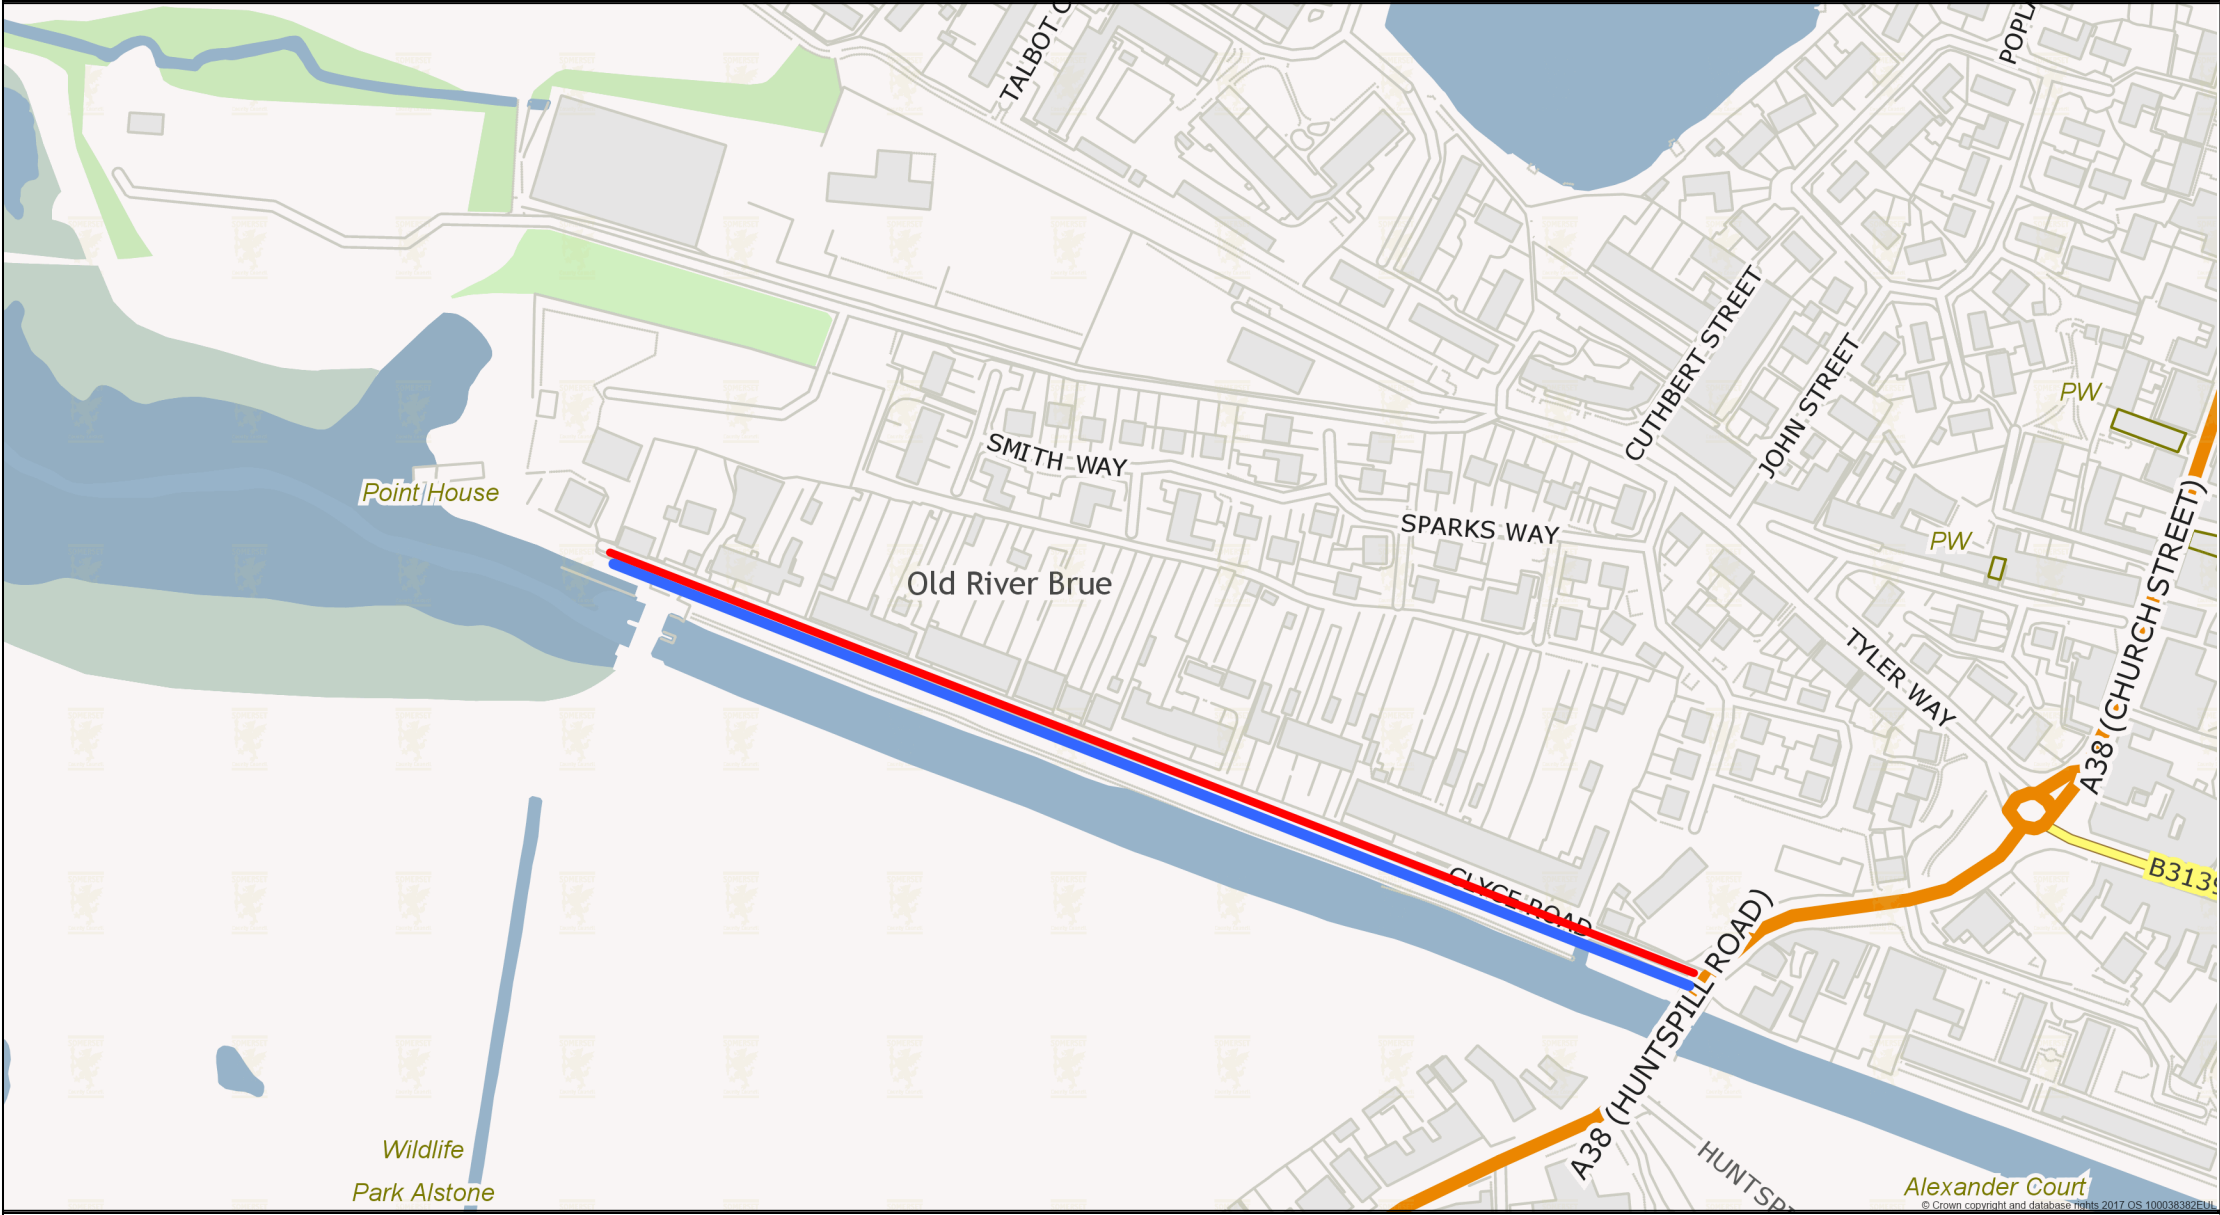

TTRO - Temporary Road Closure & Parking Restrictions, Clyce Road, Highbridge

Red Line = Road Closure & Blue Line = Parking Restriction

WWW.SOMERSET.GOV.UK

Somerset County Council
 County Hall
 Taunton
 TA1 4DY
 0300 123 2224

Scale:1:3000

Centre:331539, 147258

Date produced:2019-07-22 15:41:44

© Crown copyright and database rights 2019 OS 100038382. You are granted a non-exclusive, royalty free, revocable licence solely to view the Licensed Data for non-commercial purposes for the period during which Somerset County Council makes it available. You are not permitted to copy, sub-license, distribute, sell or otherwise make available the Licensed Data to third parties in any form. Third party rights to enforce the terms of this licence shall be reserved to OS.