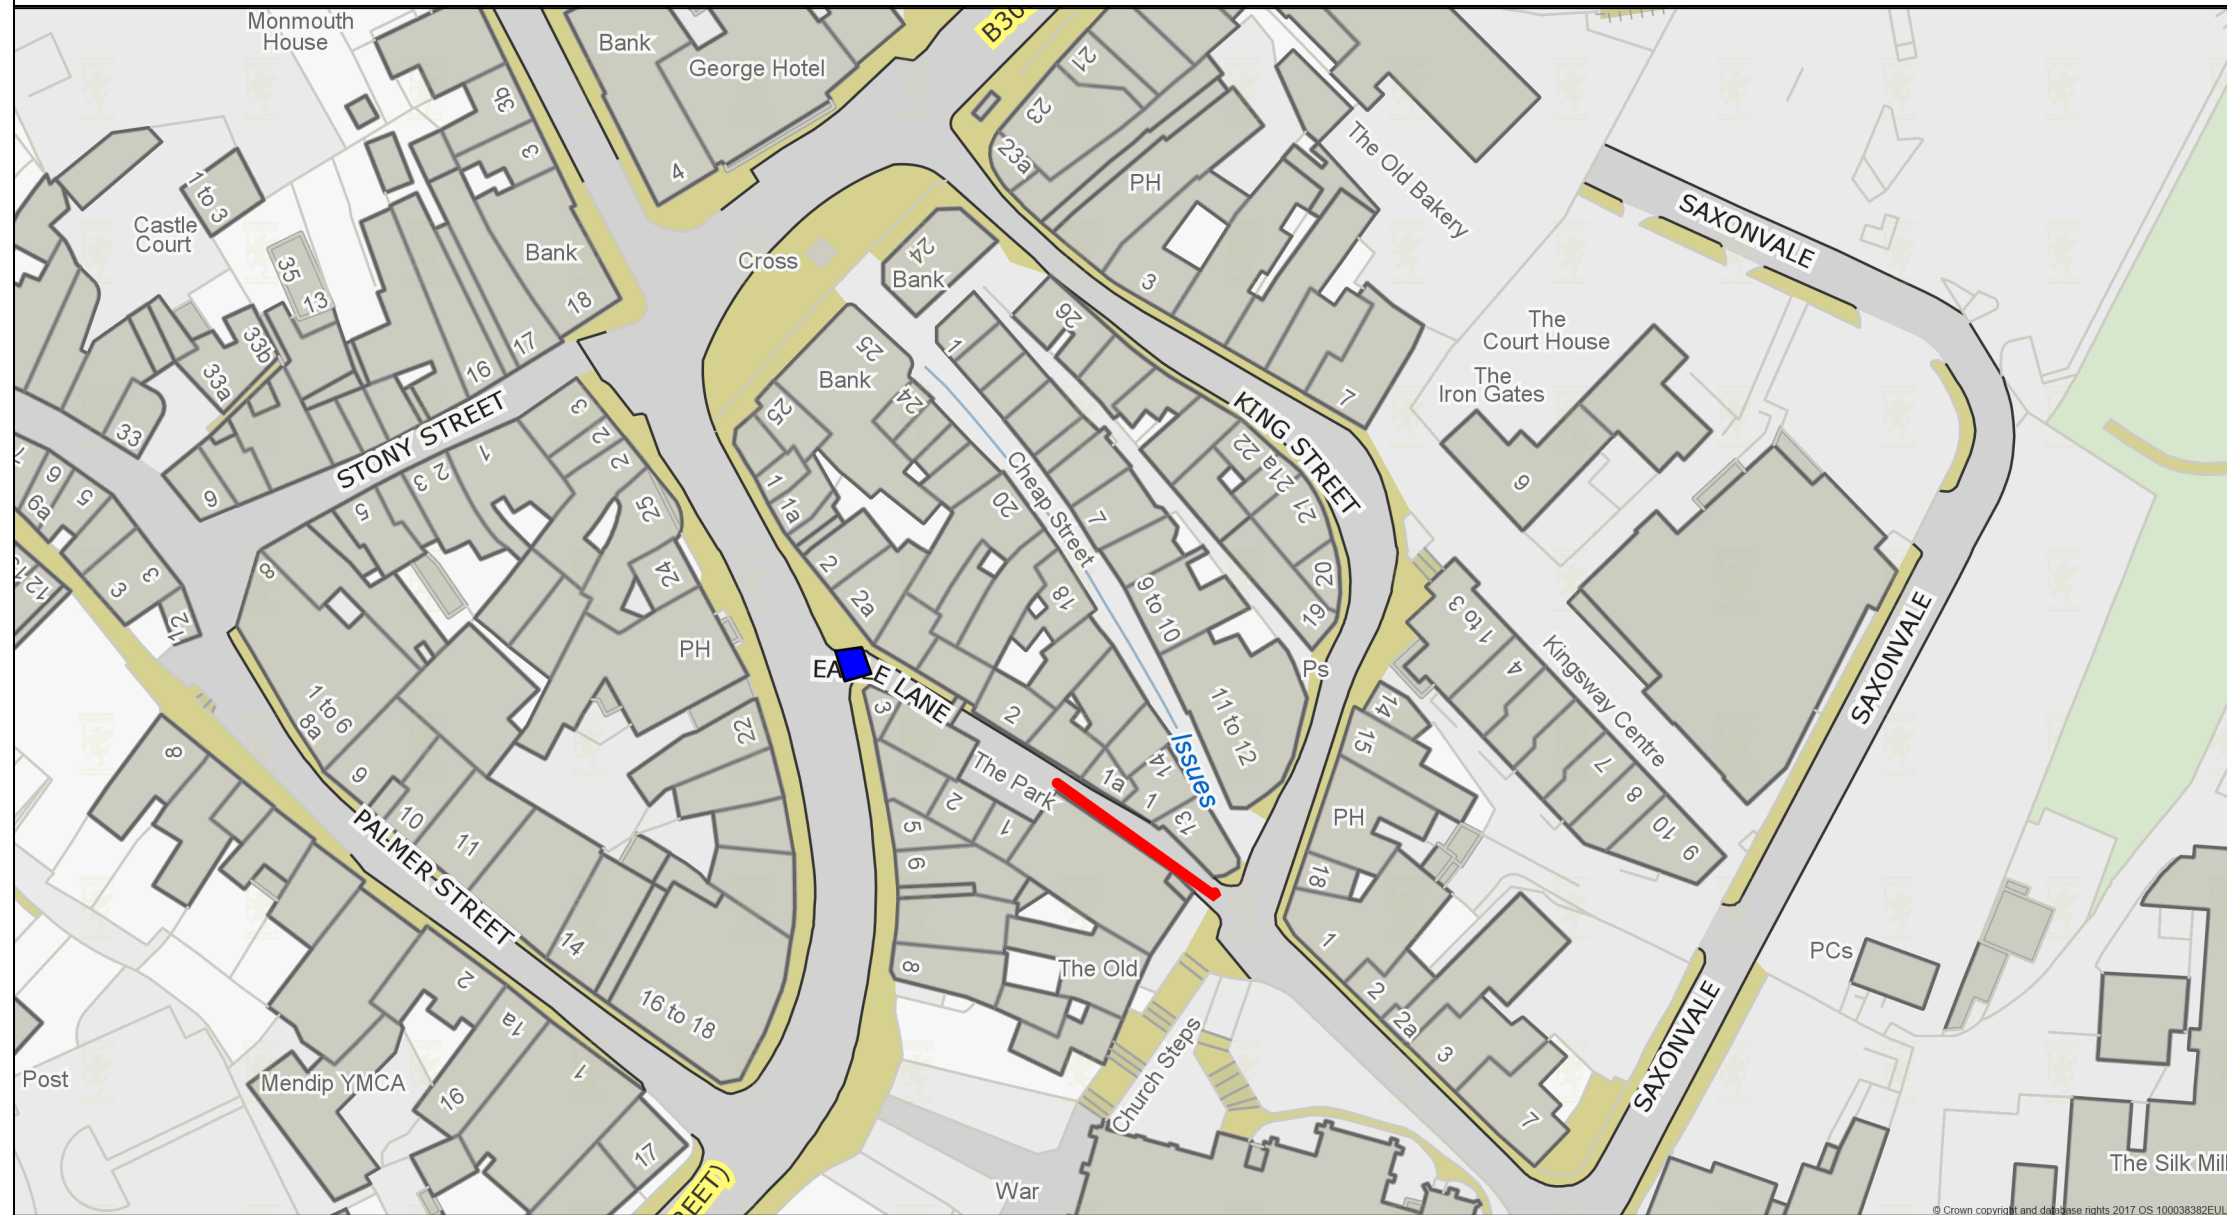

TTRO - Temporary Road Closure and Suspension of No Entry Eagle Lane Frome

Red Line = Temporary Road Closures, Blue Line = Suspension of No Entry to Allow Access for Residents

WWW.SOMERSET.GOV.UK

Somerset County Council
County Hall
Taunton
TA1 4DY
0300 123 2224

Scale:1:1000

Centre:377689, 147992

Date produced:2019-07-10 10:32:06

© Crown copyright and database rights 2019 OS 100038382. You are granted a non-exclusive, royalty free, revocable licence solely to view the Licensed Data for non-commercial purposes for the period during which Somerset County Council makes it available. You are not permitted to copy, sub-license, distribute, sell or otherwise make available the Licensed Data to third parties in any form. Third party rights to enforce the terms of this licence shall be reserved to OS.