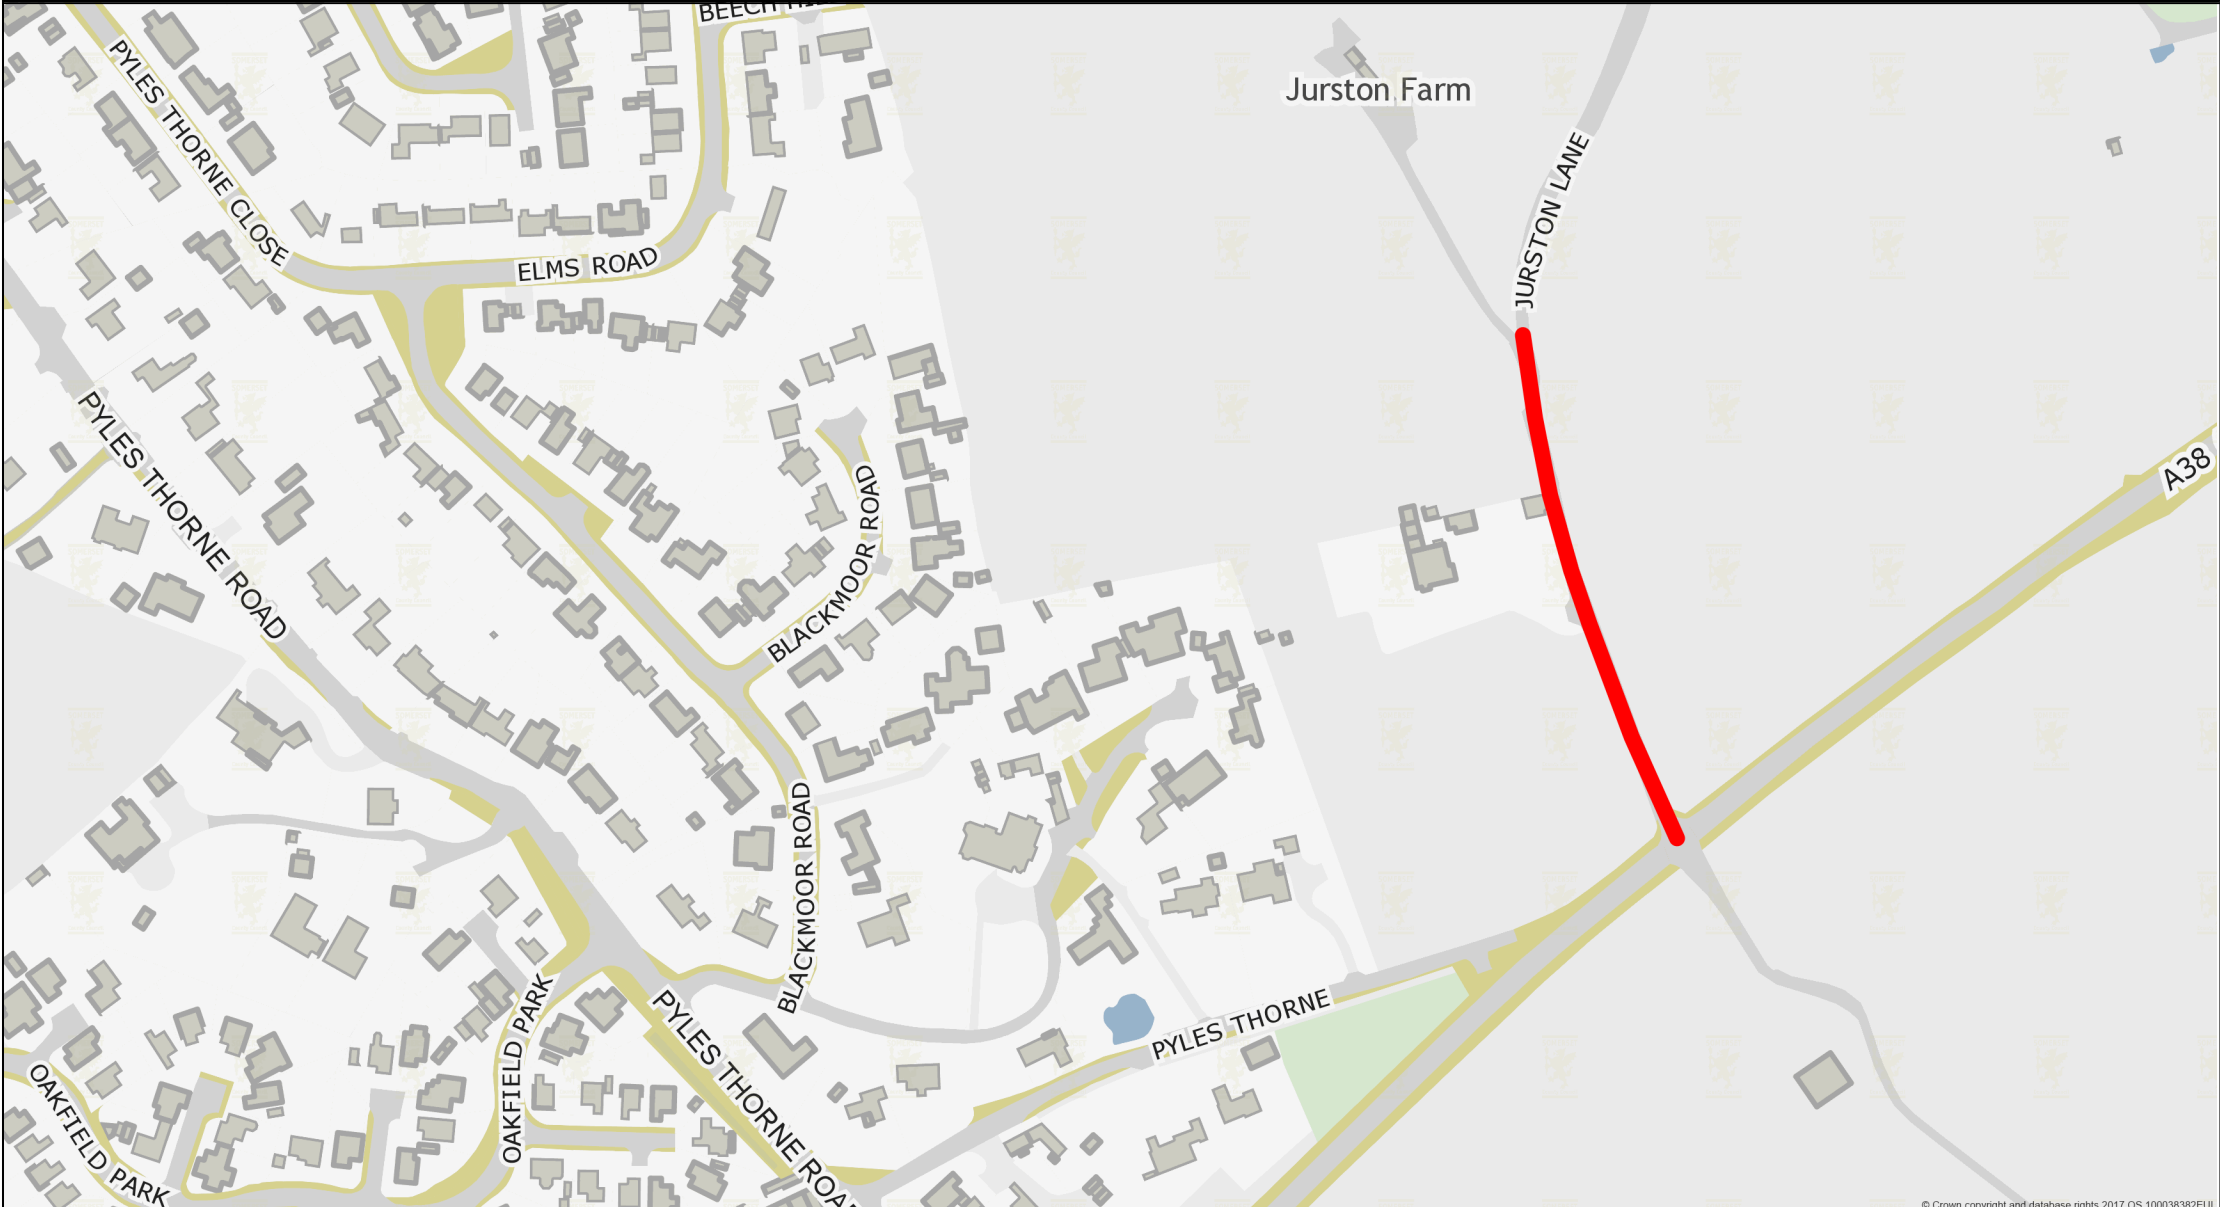

Plan - Prohibition of Motor Vehicles - Jurston Lane, Wellington

WWW.SOMERSET.GOV.UK

Somerset County Council
County Hall
Taunton
TA1 4DY
0300 123 2224

Scale:1:2500
Centre:314717, 119961

Date produced:2019-06-19 13:24:14