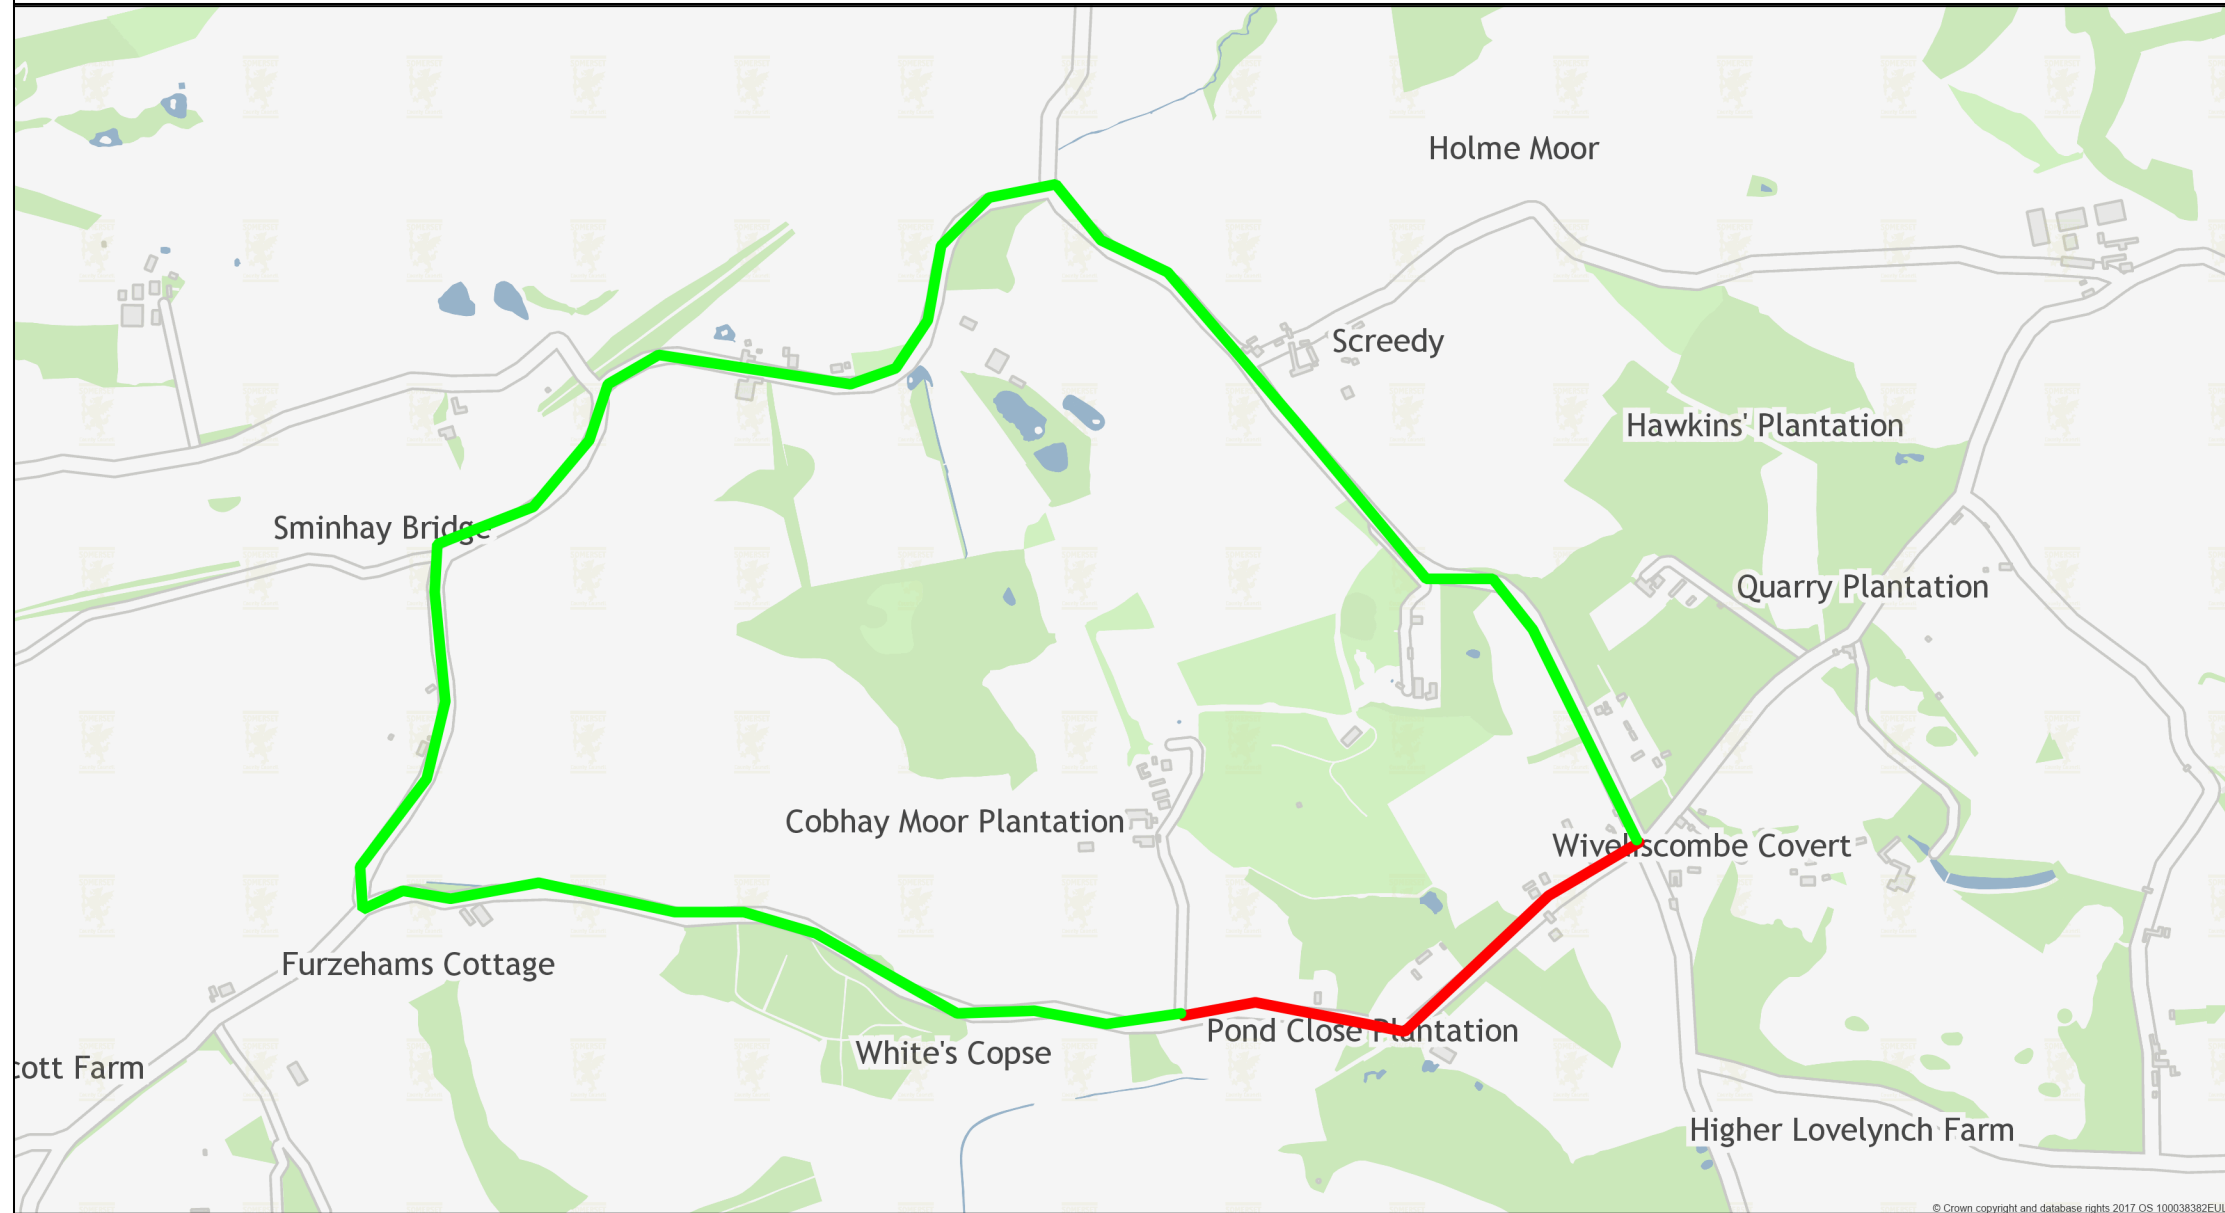

TTRO - Temporary Road Closure Milverton Road, Bathealton 26/08/2019 for 10 days

Red Lines - Road Closures Green Lines = Diversion Route

WWW.SOMERSET.GOV.UK

Somerset County Council
County Hall
Taunton
TA1 4DY
0300 123 2224

Scale:1:10000

Centre:309034, 125223

Date produced:2019-04-24 14:52:19

© Crown copyright and database rights 2019 OS 100038382. You are granted a non-exclusive, royalty free, revocable licence solely to view the Licensed Data for non-commercial purposes for the period during which Somerset County Council makes it available. You are not permitted to copy, sub-license, distribute, sell or otherwise make available the Licensed Data to third parties in any form. Third party rights to enforce the terms of this licence shall be reserved to OS.