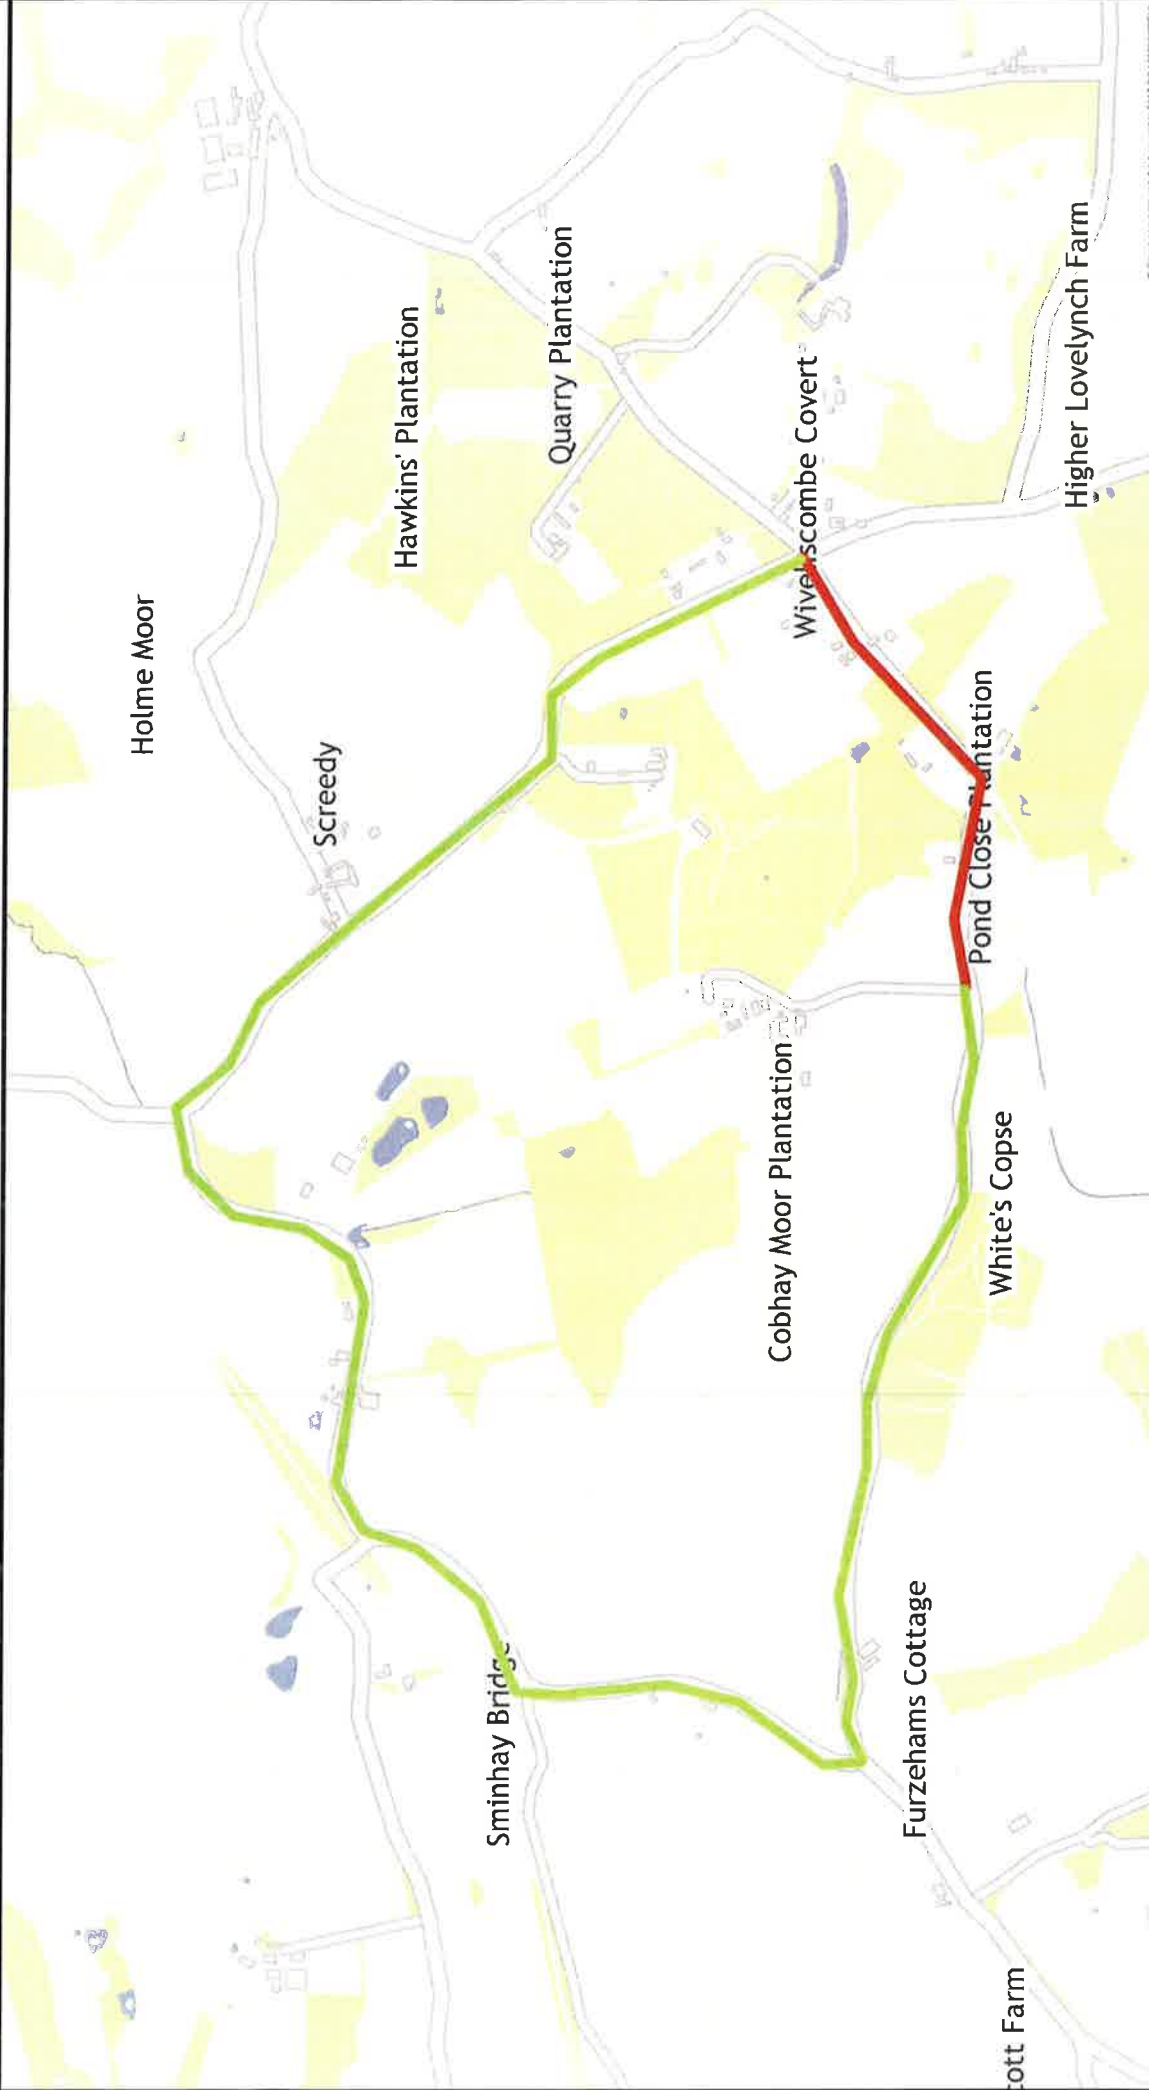

TTRO - Temporary Road Closure Milverton Road, Bathelton 26/08/2019 for 10 days

Red Lines - Road Closures **Green Lines = Diversion Route**

© Crown copyright and database rights 2019 OS 100038382. You are granted a non-exclusive, royalty free, revocable licence solely to view the Licensed Data for non-commercial purposes for the period during which Somerset County Council makes it available. You are not permitted to copy, sub-license, distribute, sell or otherwise make available the Licensed Data to third parties in any form. Third party rights to enforce the terms of this licence shall be reserved to OS.

Somerset County Council
County Hall
Taunton
TA1 4DY
0300 123 2224

WWW.SOMERSET.GOV.UK