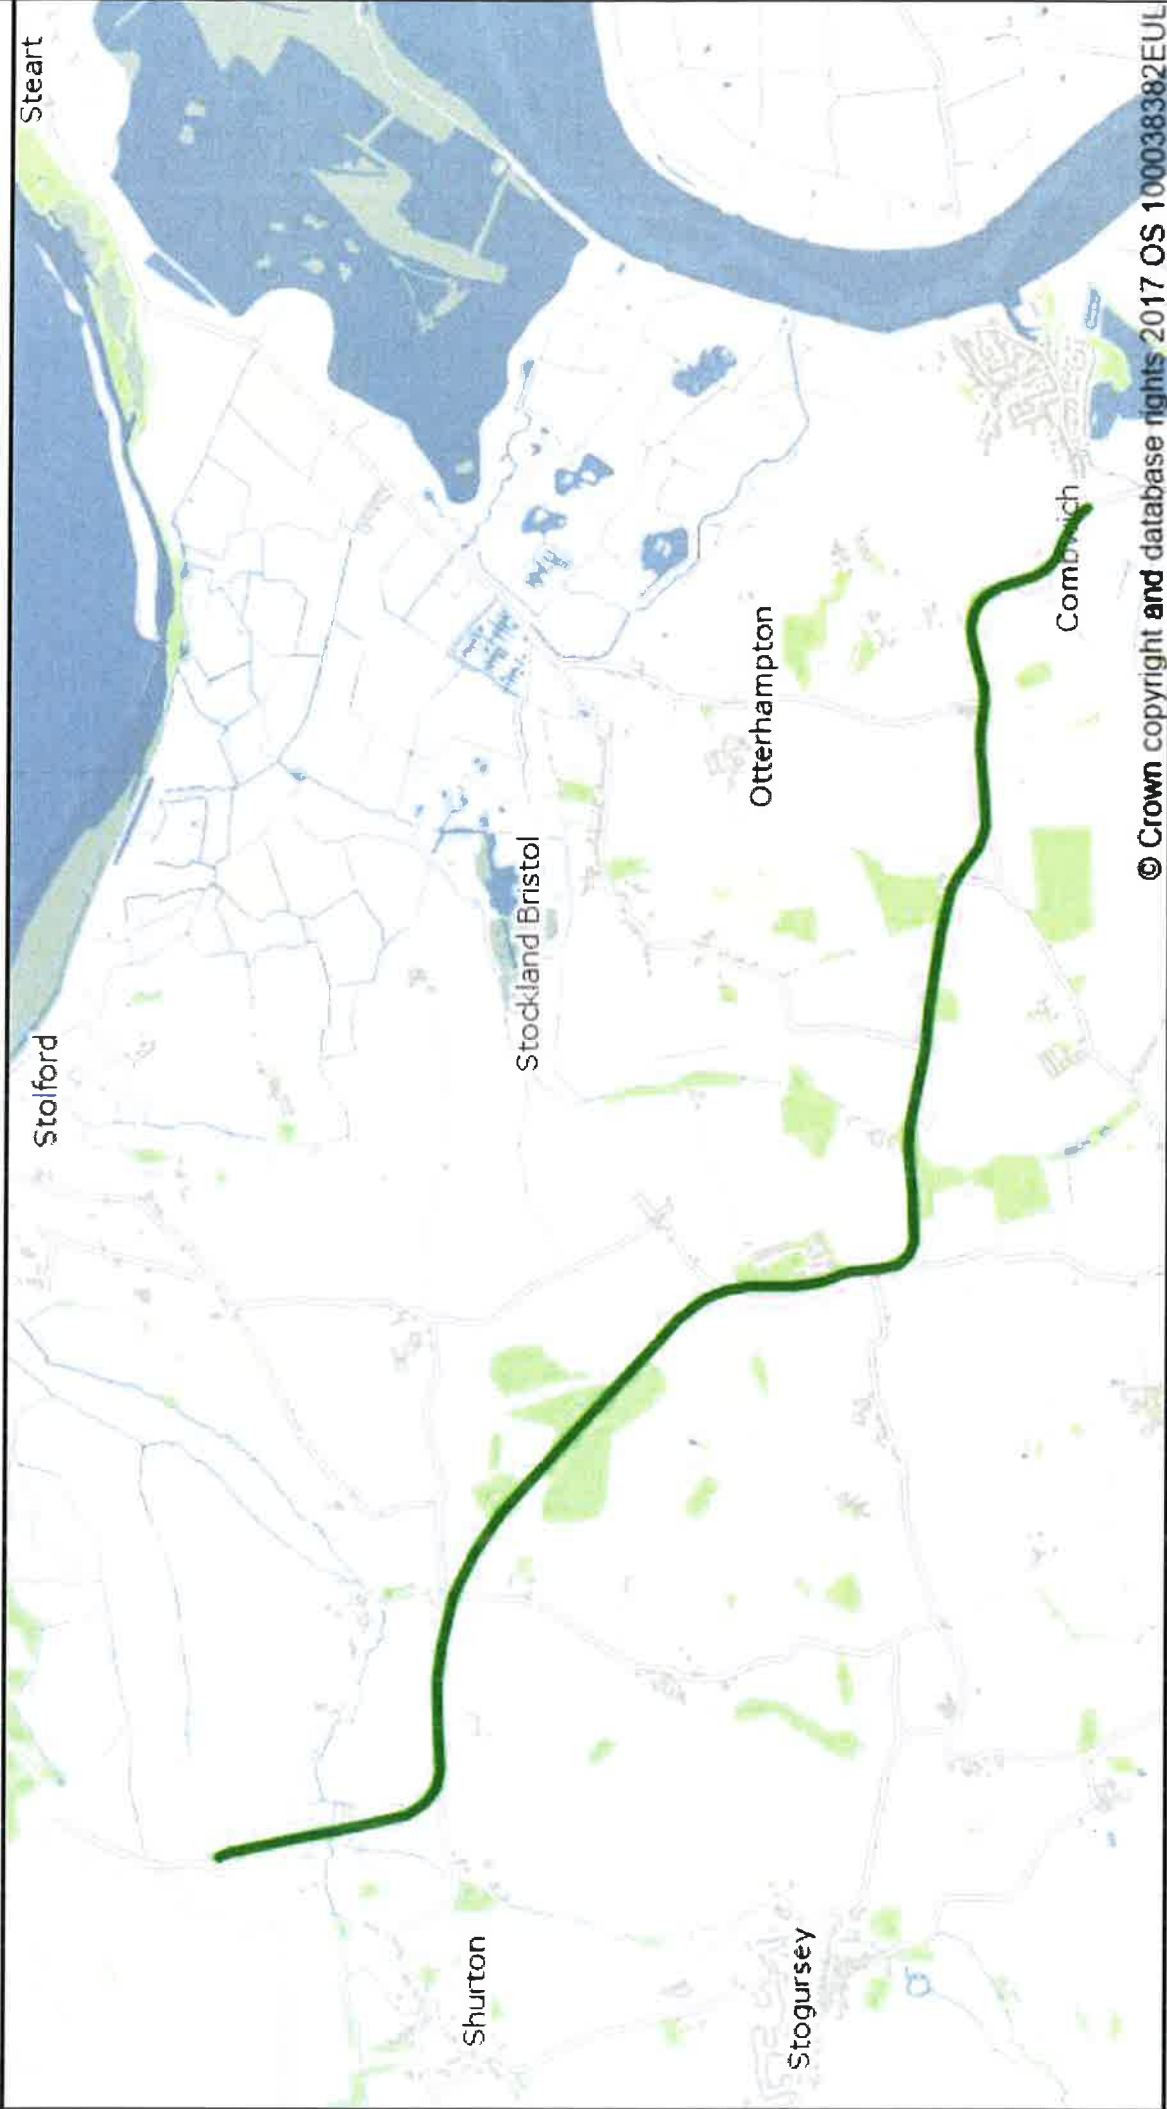

Schedule
Temporary 30mph Speed Limit

C1182 Withycombe Hill, From its junction with Brookside Road, Combwich to Hinkley Point Road Roundabout Stogursey a distance of 6400 metres.

Statement of reasons for proposing to make the Order

- a) because works are being or are proposed to be executed on or near the road;
or
- b) because of the likelihood of danger to the public, or of serious damage to the road, which is not attributable to such works.

TTRO - Temporary 30mph Speed Restriction Withycombe Hill Combwich

Green Line = Extent of Temporary 30mph Speed Restriction

© Crown copyright and database rights 2017 OS 100038382EUL

Somerset County Council
County Hall
Taunton
TA1 4DY
0300 123 2224