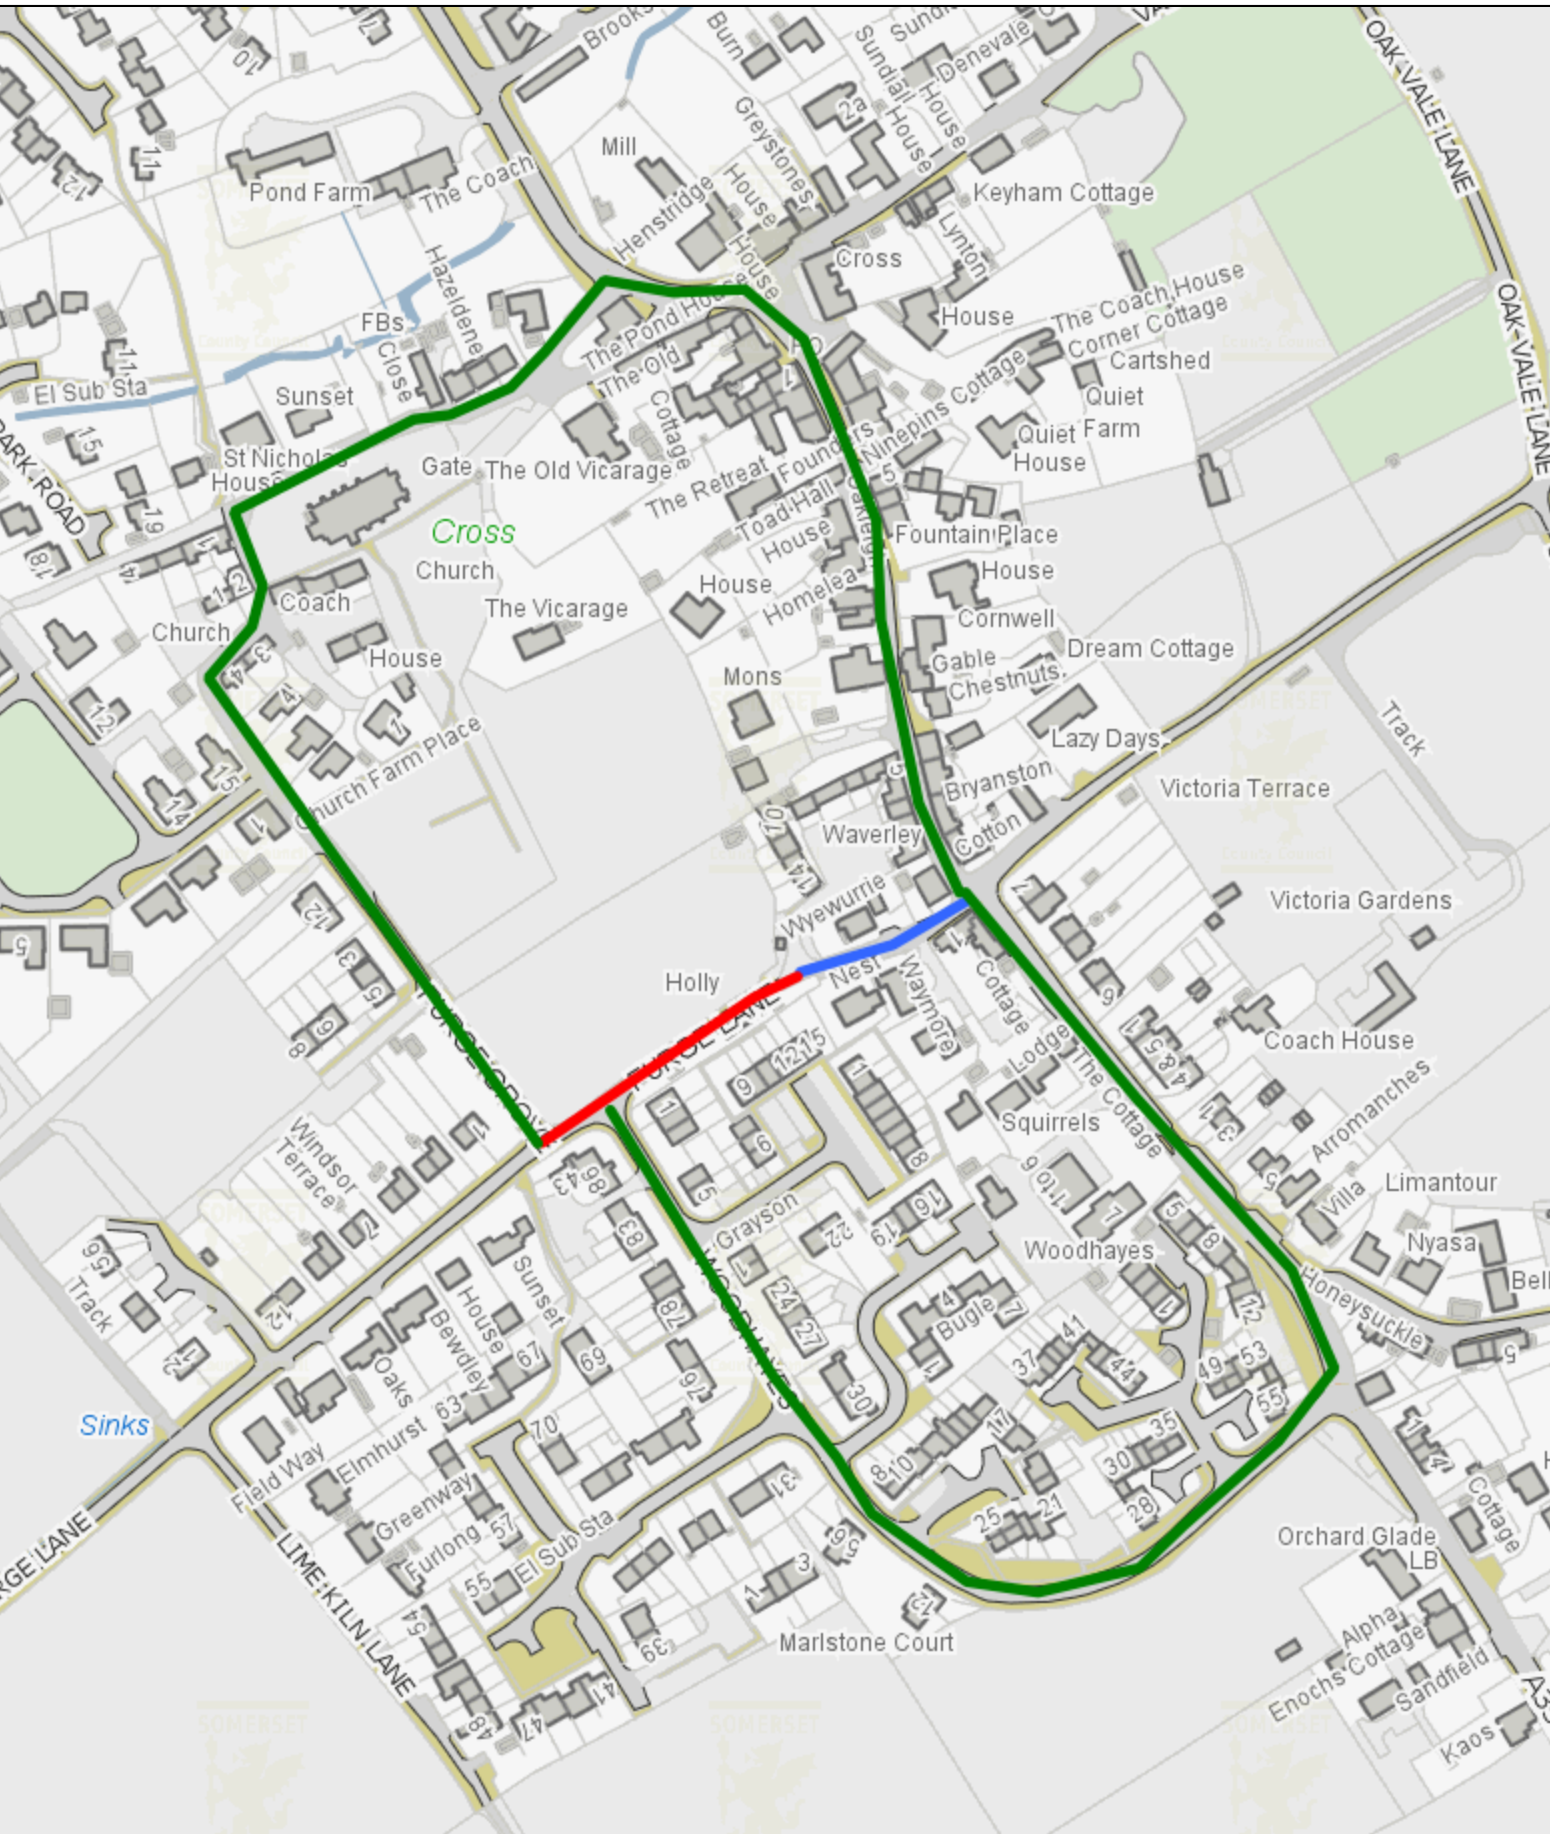

TTRO Temporary Road Closure & Revocation of One-Way Furge Lane Henstridge

Red Line = Road Closure Blue Line = Suspension of One-Way Green Line = Diversion Routes

© Crown copyright and database rights 2017 OS 100038382EUL