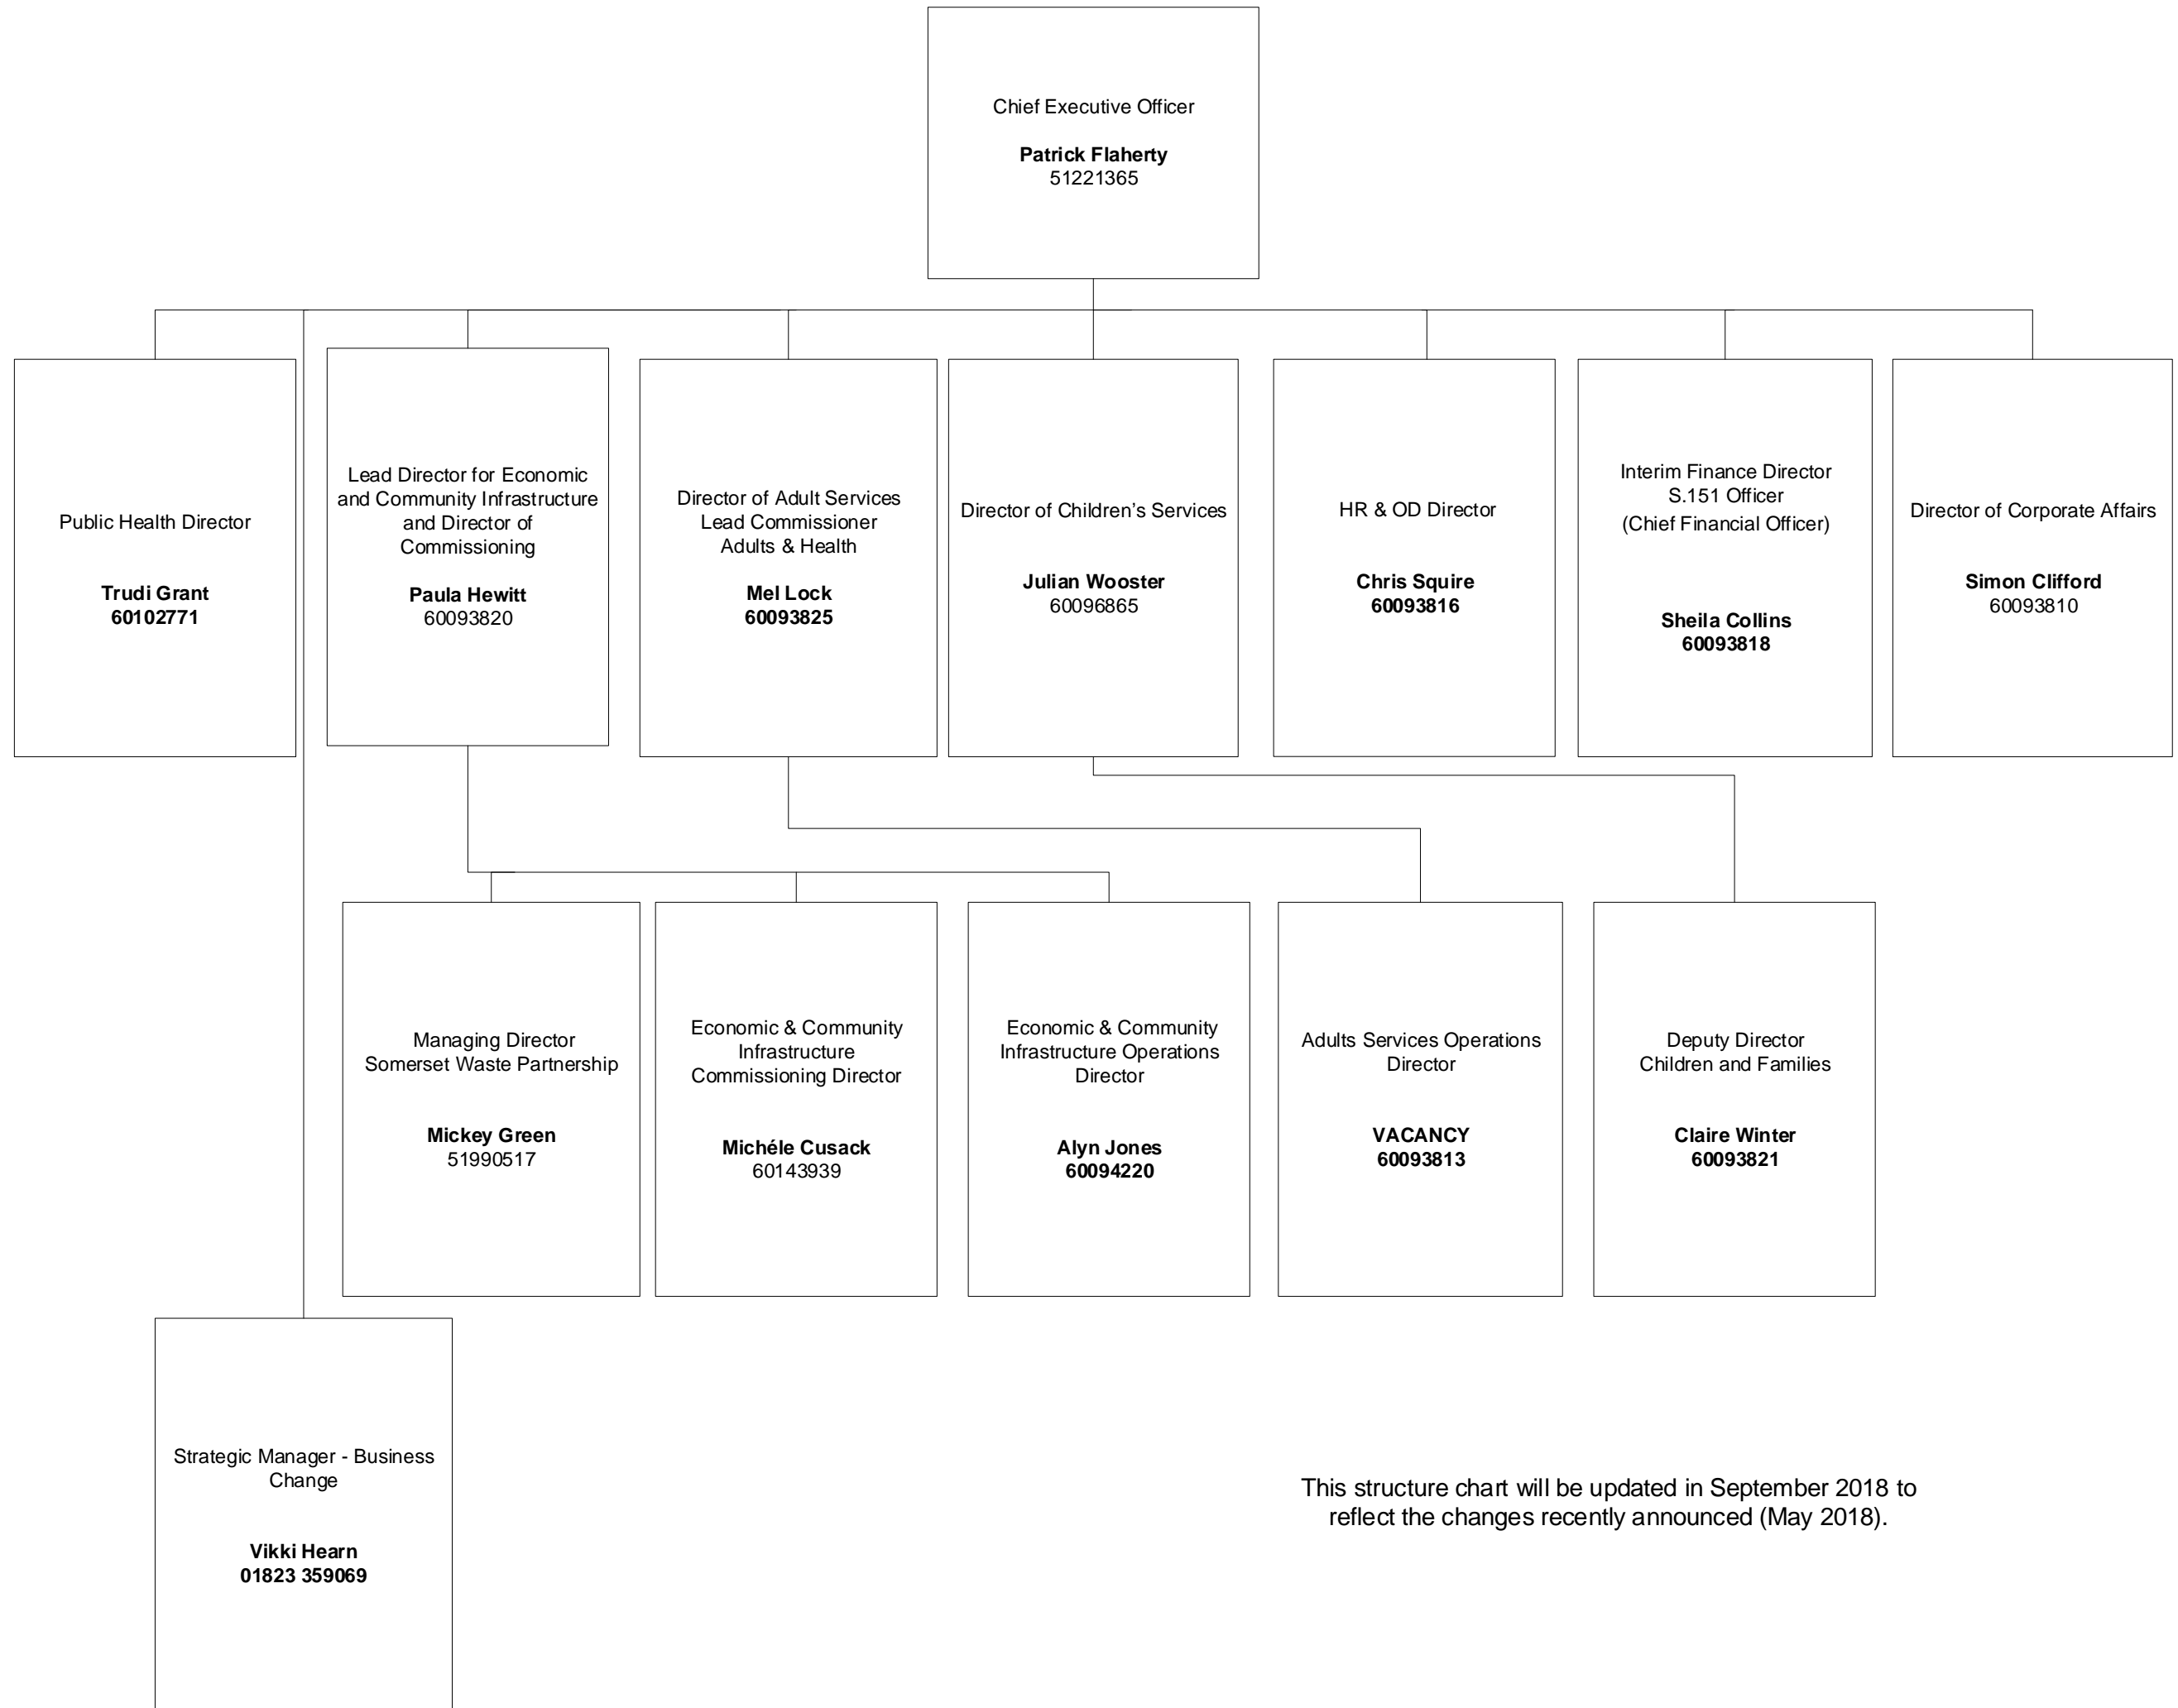

# Senior Leadership Team Structure: September 2019

This structure chart will be updated in September 2018 to reflect the changes recently announced (May 2018).