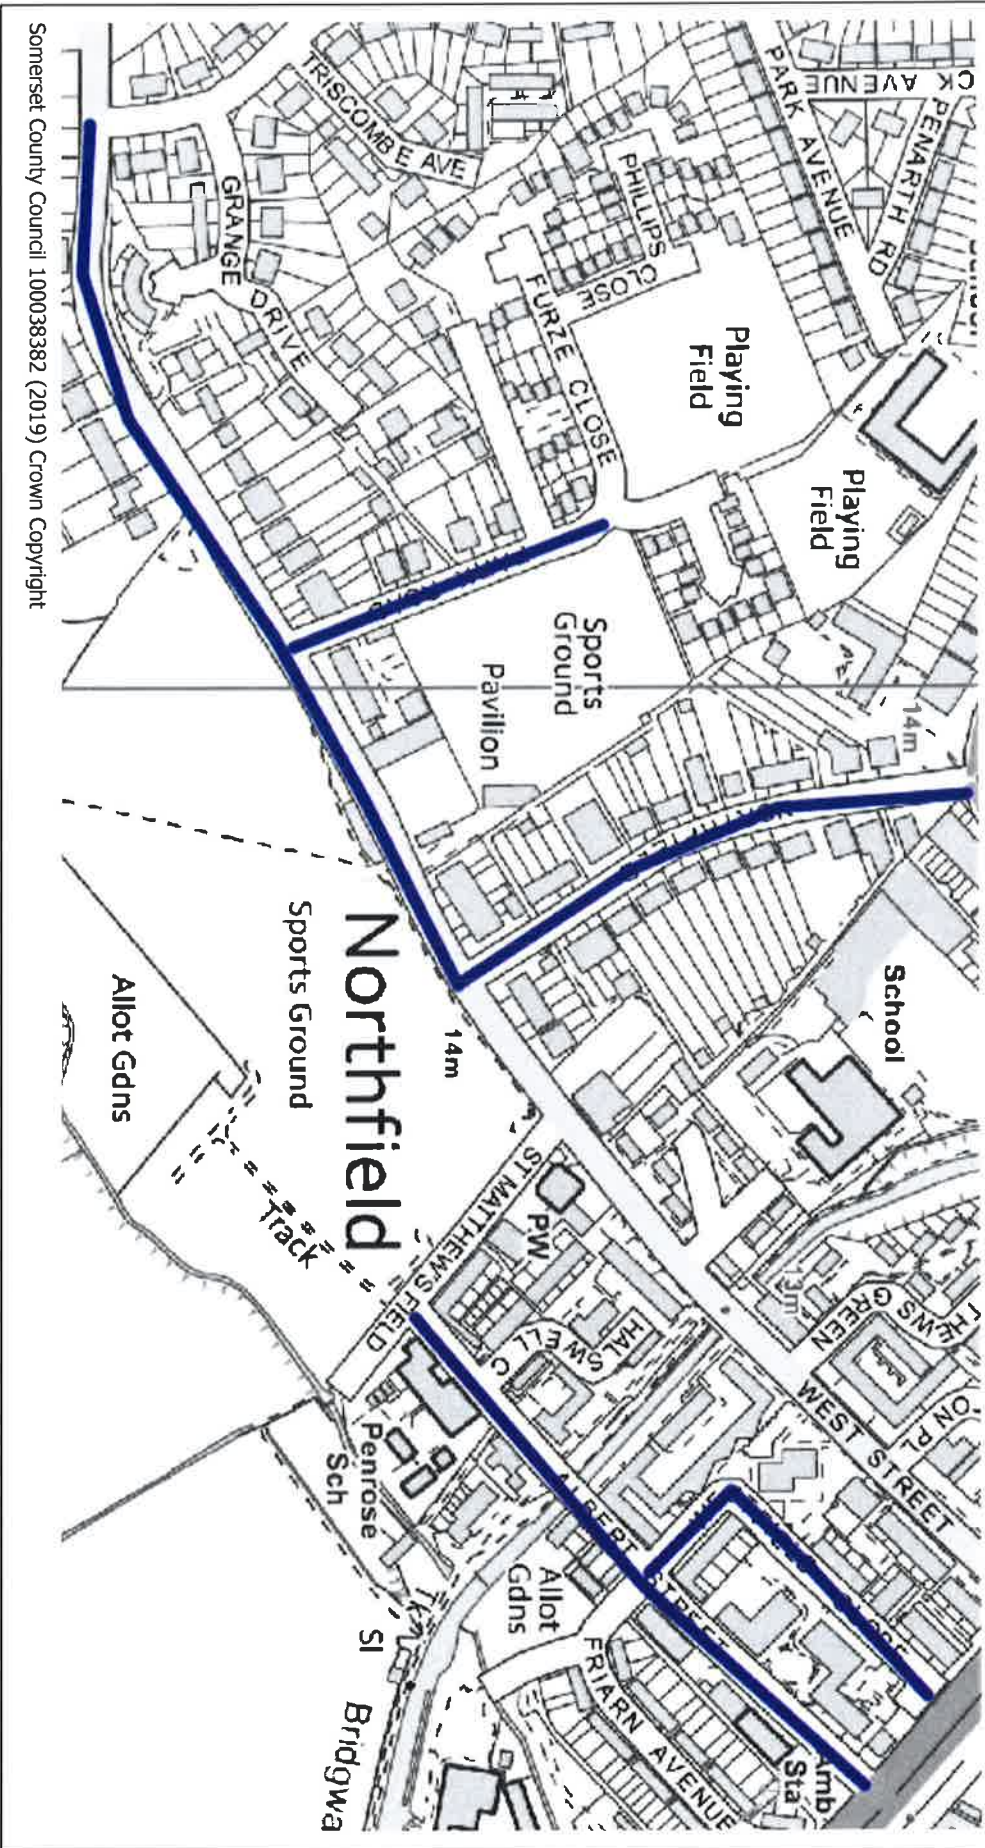

SOMERSET COUNTY COUNCIL intranet MAPPING

Bridgwater Fair 2019 - Prohibition of Waiting
Scale - 1:3,571.25
Eastings: 329125, Northings: 136651

Somerset County Council 100038382 (2019) Crown Copyright