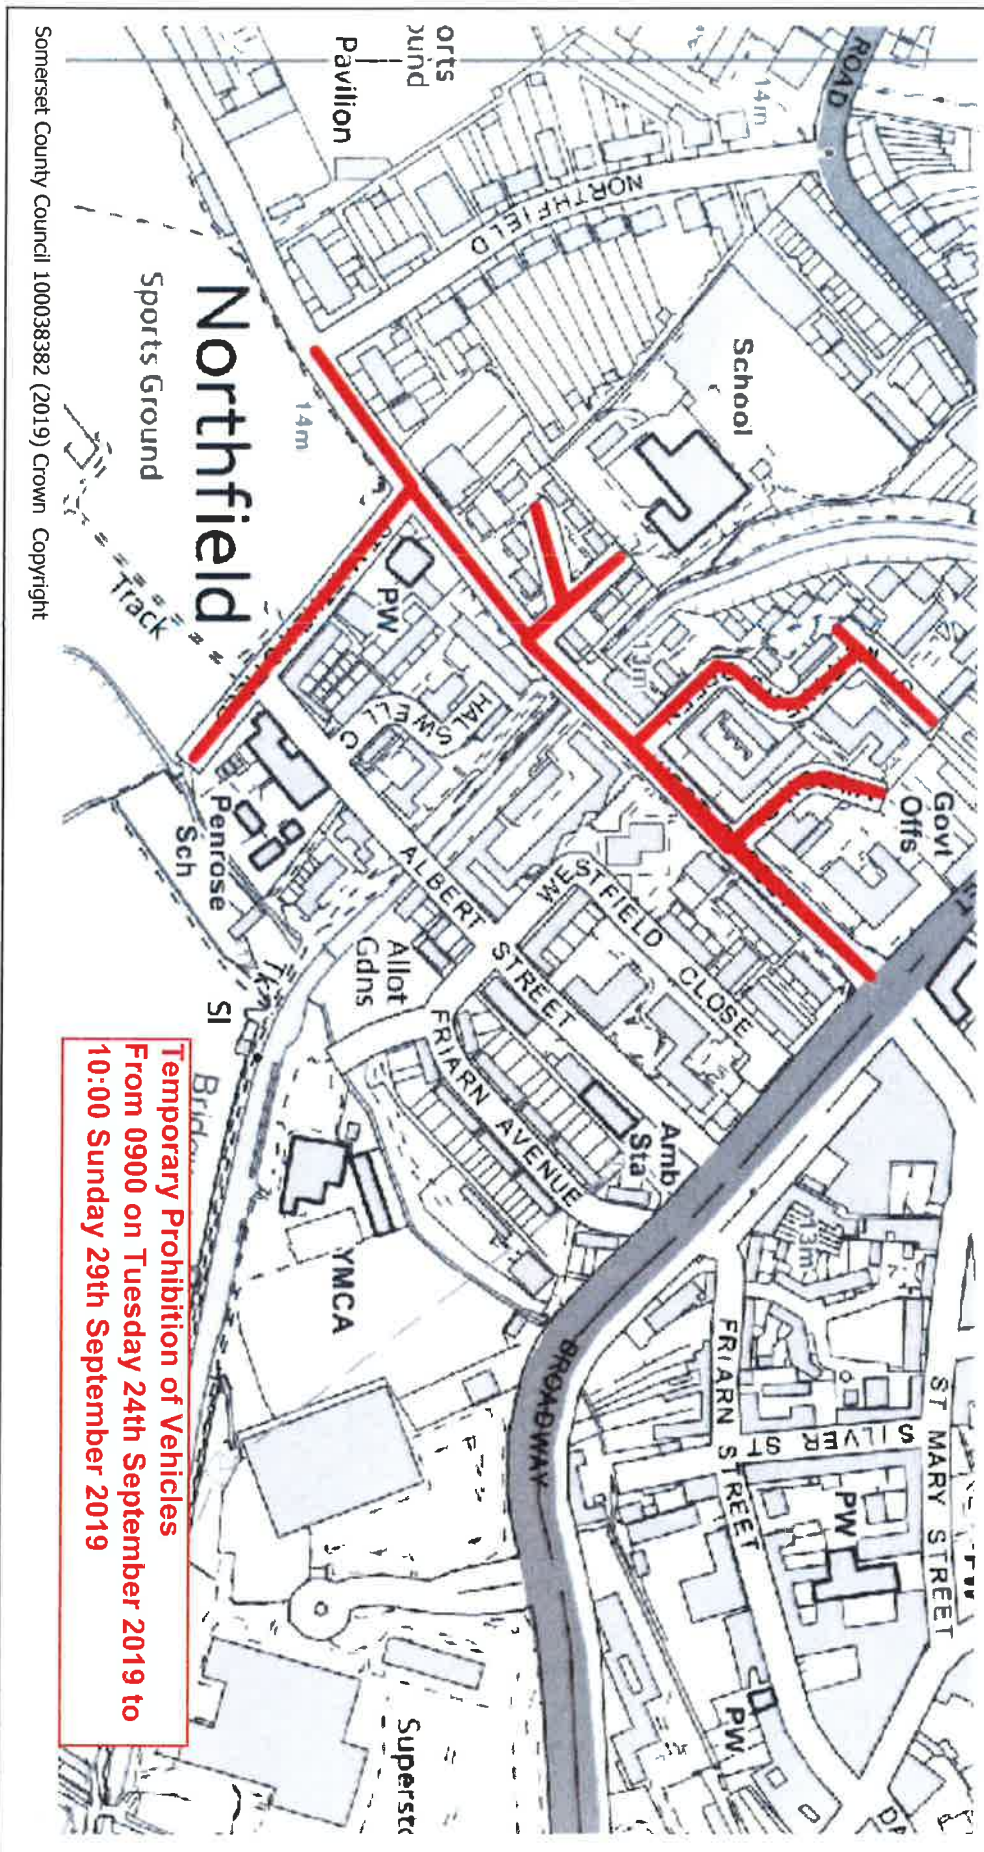

Authorised Officer

Number in Reg 32952.....

Schedule 1
Temporary prohibition of vehicles
Between the hours of 0900 on Tuesday 24th September 2019
and 1000 on Sunday 29th September 2019

West Street, Bridgwater	from its junction with Broadway to its junction with Northfield in a south westerly direction for a distance of 442 metres
Milton Place, Bridgwater	for its entire length
St Matthews Green, Bridgwater	for its entire length
Westover Green, Bridgwater	for its entire length
St. Matthews Field, Bridgwater	for its entire length

Schedule 2
Temporary Prohibition of Waiting
Between the hours of 0900 on Tuesday 24th September 2019
and 1000 on Sunday 29th September 2019

Durleigh Road, Bridgwater	from its junction with Northfield, in a south westerly direction to its junction with Woodbury Road. A distance of 500 metres.
Northfield, Bridgwater	for its entire length
Park Road, Bridgwater	for its entire length
Albert Street, Bridgwater	for its entire length
Westfield Close, Bridgwater	for its entire length

SOMERSET COUNTY COUNCIL

Intranet MAPPING

Temporary Prohibition of Vehicles - Bridgwater Fair 2019

Scale - 1:3,571.25

Eastings: 329457, Northing: 136730

Temporary Prohibition of Vehicles
From 0900 on Tuesday 24th September 2019 to
10:00 Sunday 29th September 2019