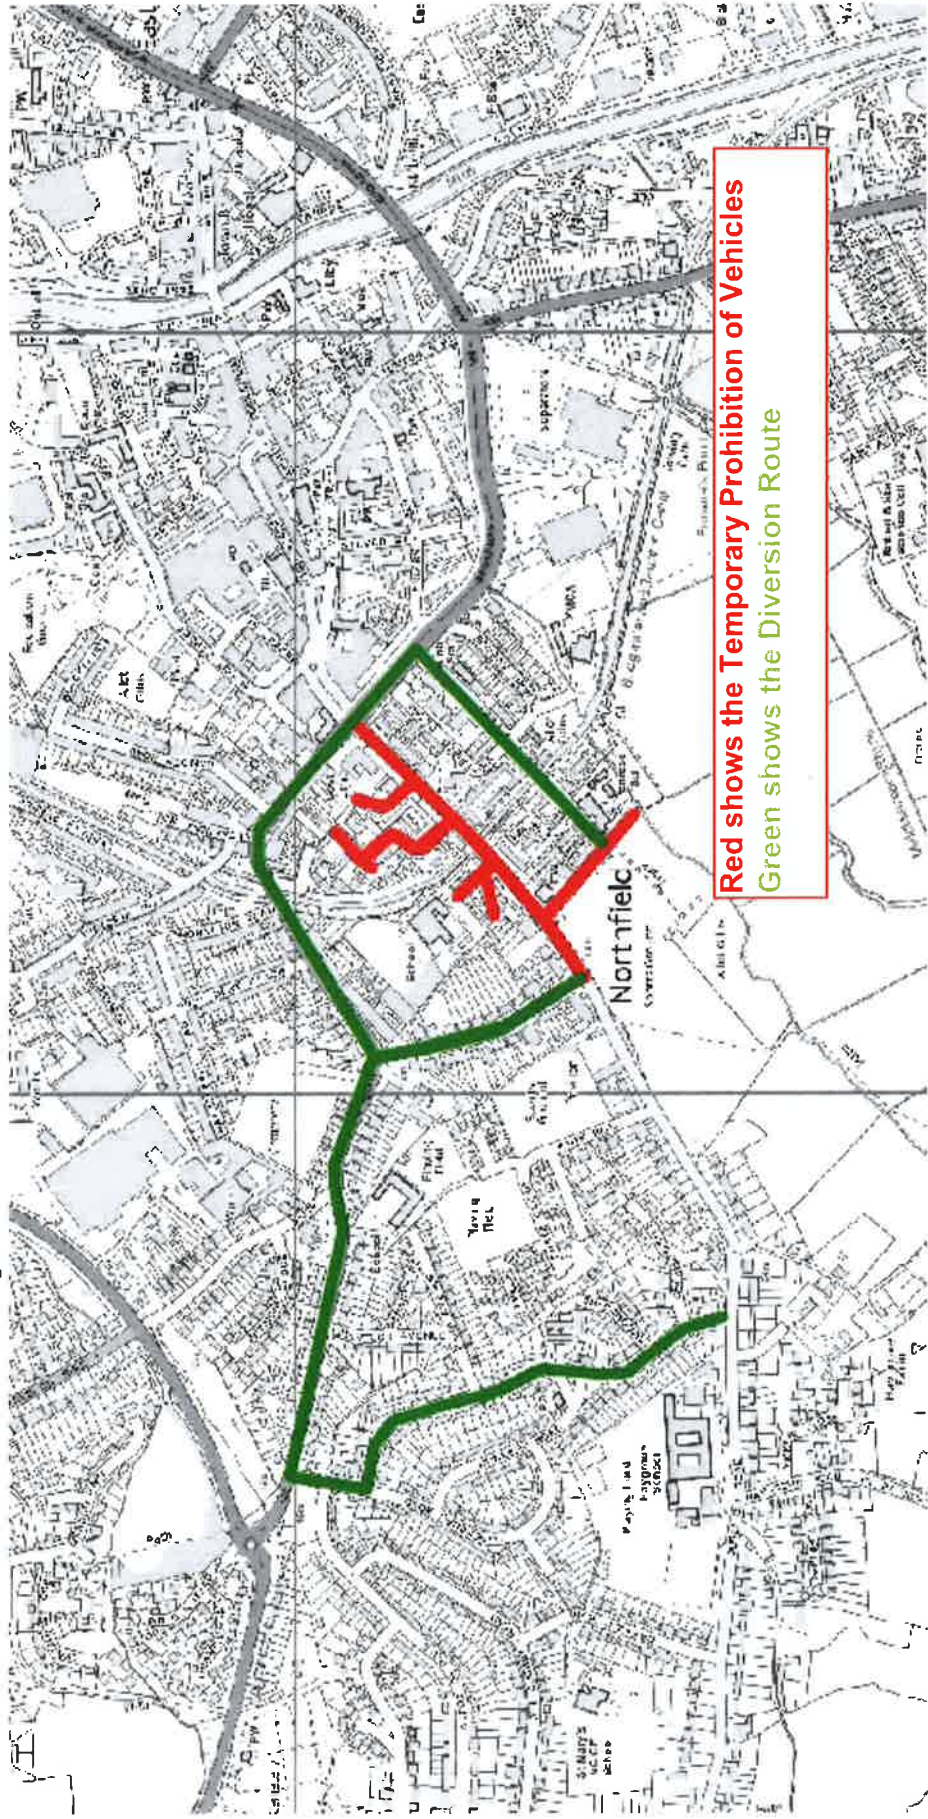

SOMERSET COUNTY COUNCIL
intranet MAPPING

Road Closures and Diversion Routes - Bridgwater Fair 2019

Scale - 1:8,928 13
Eas
i g: 329246, Nor
hi g: 136771

Somerset County Council 100038382 (2019) Crown Copyright