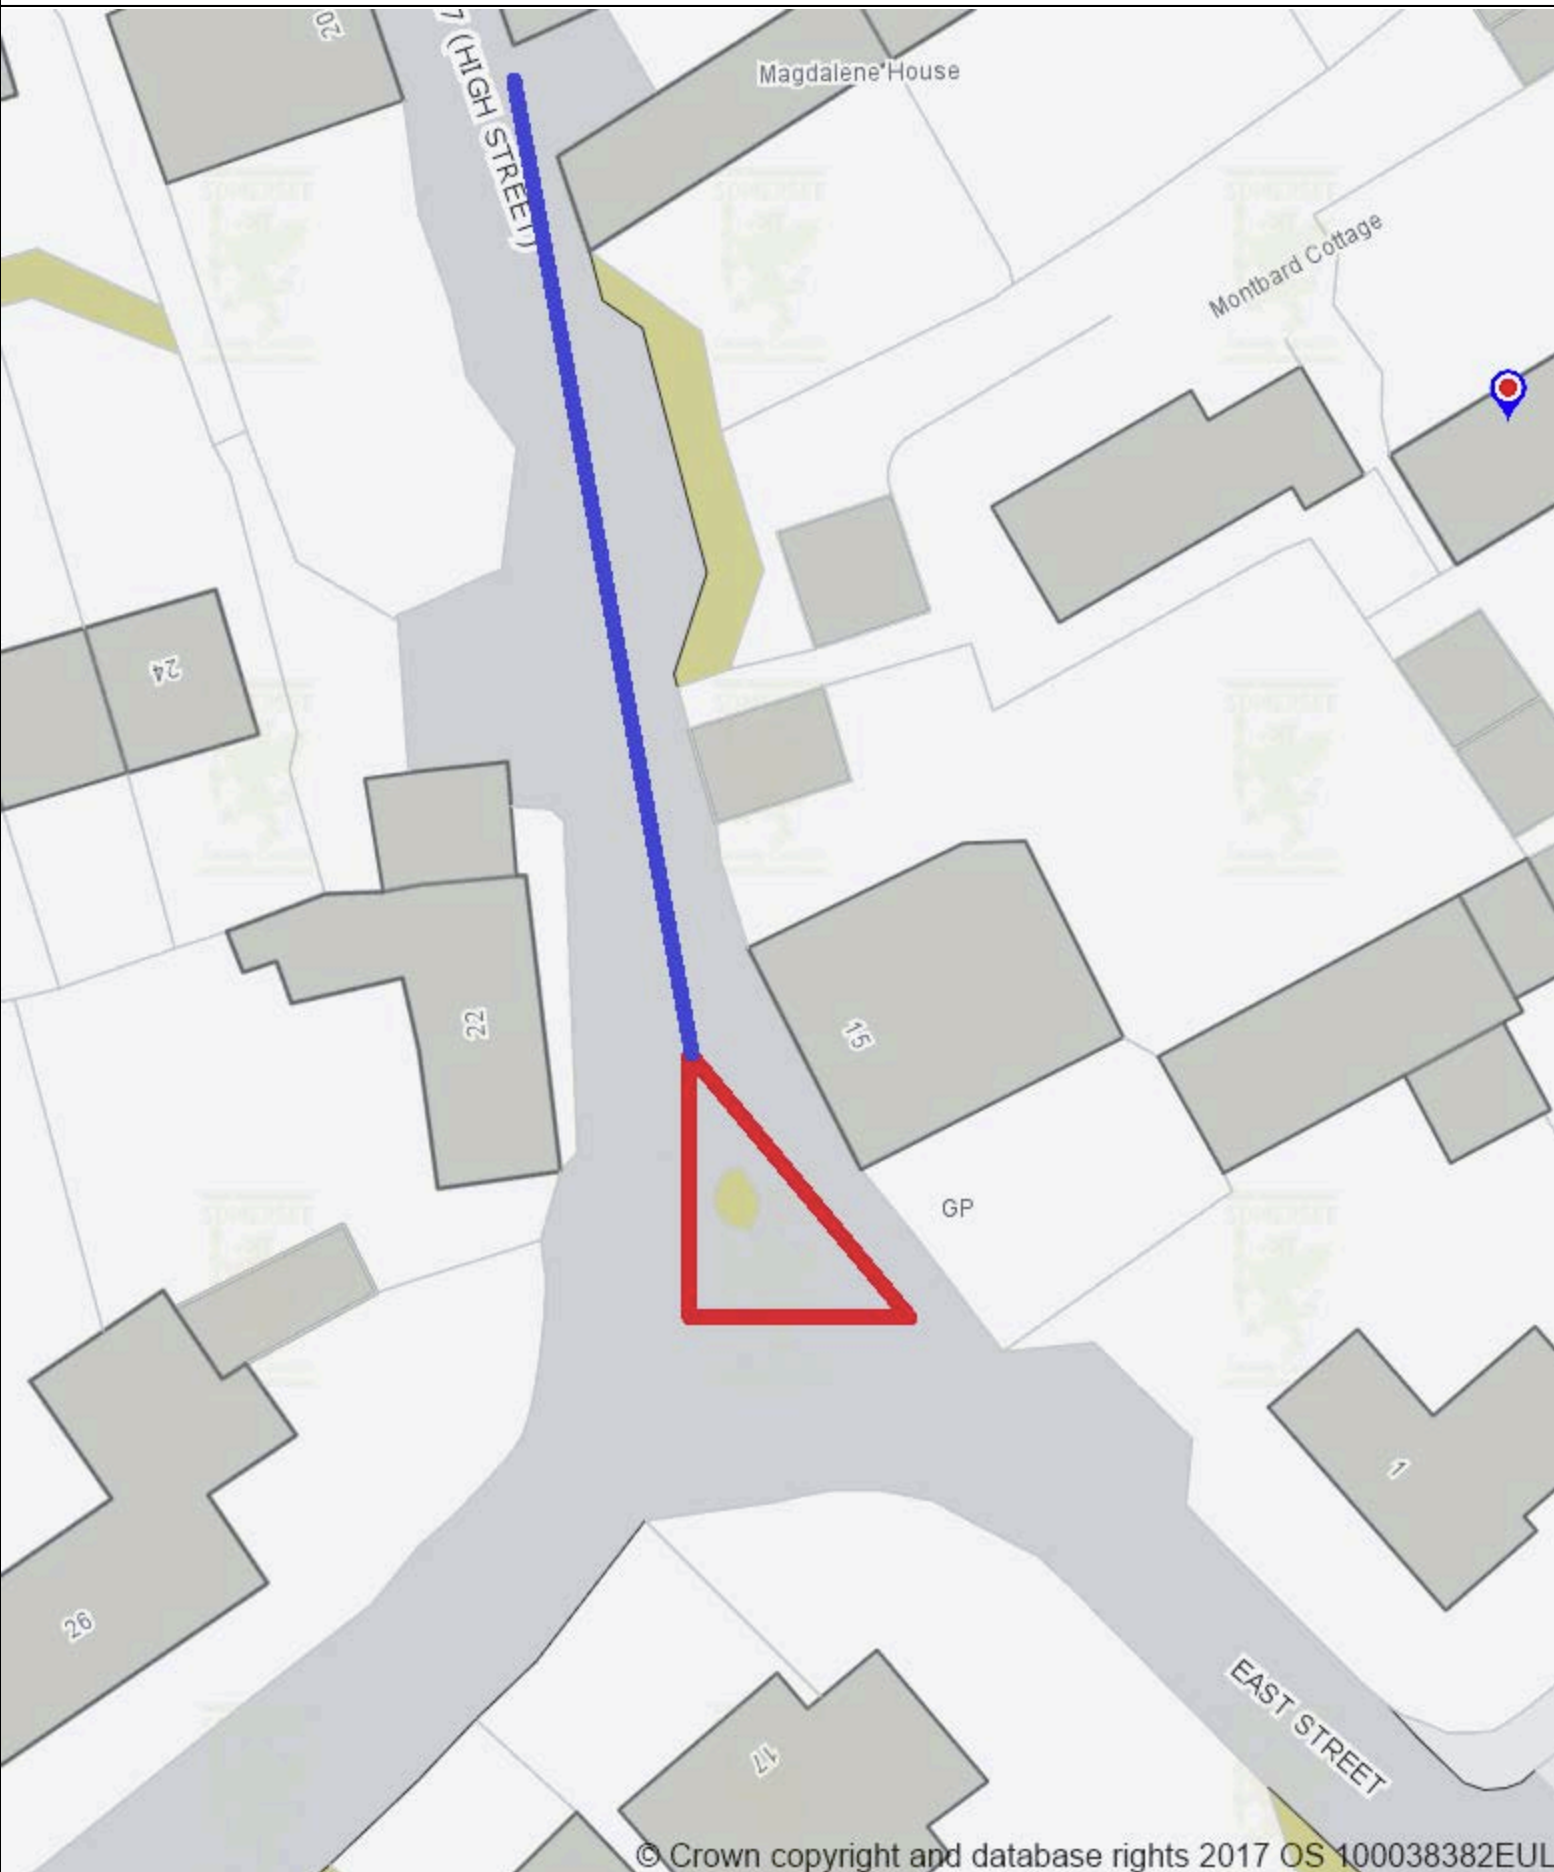

TTRO - Temporary Traffic Restrictions - A357 High Street and Easy Street Templecombe
Blue Line = Lane Closure - Red Line = Road Closure

© Crown copyright and database rights 2017 OS 100038382EUL