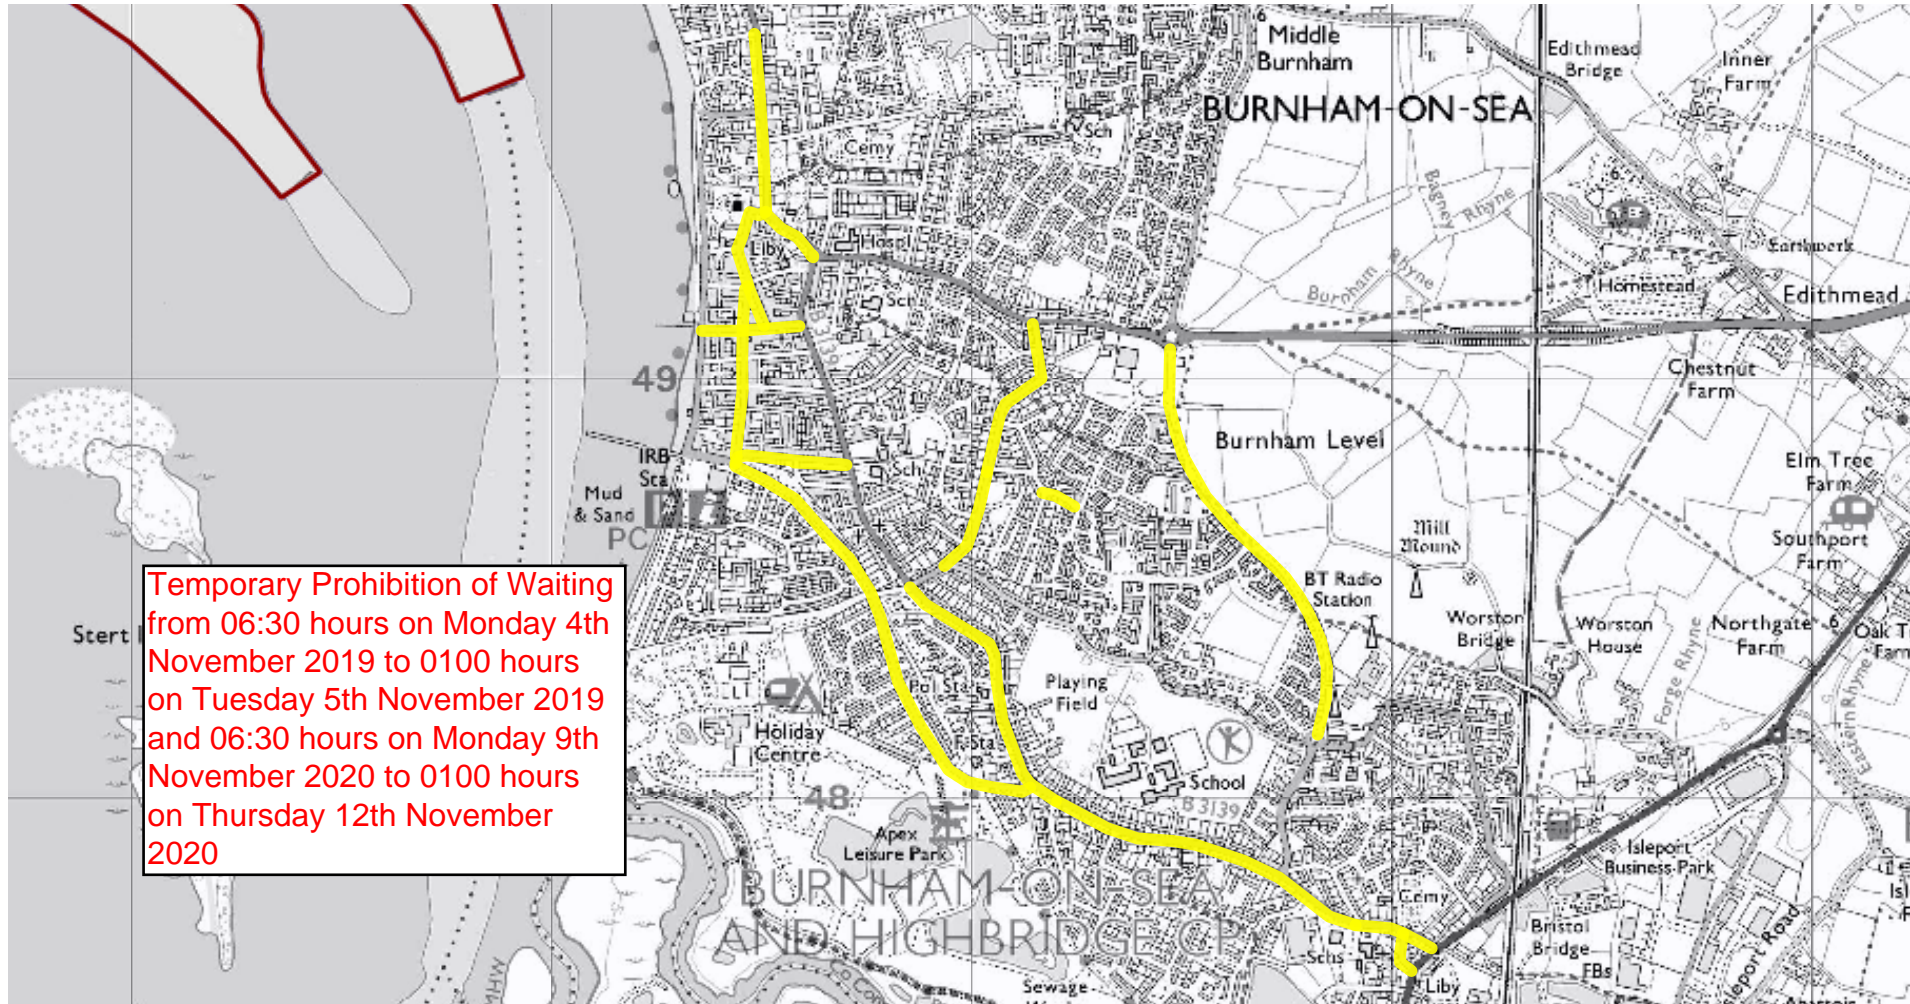

SOMERSET COUNTY COUNCIL
intranet MAPPING

Highbridge & Burnham on Sea Carnival -Temporary Prohibition of Waiting - Schedule 4

Scale - 1:17,000
Easting: 330974, Northing: 148696

Somerset County Council 100038382 (2019) Crown Copyright