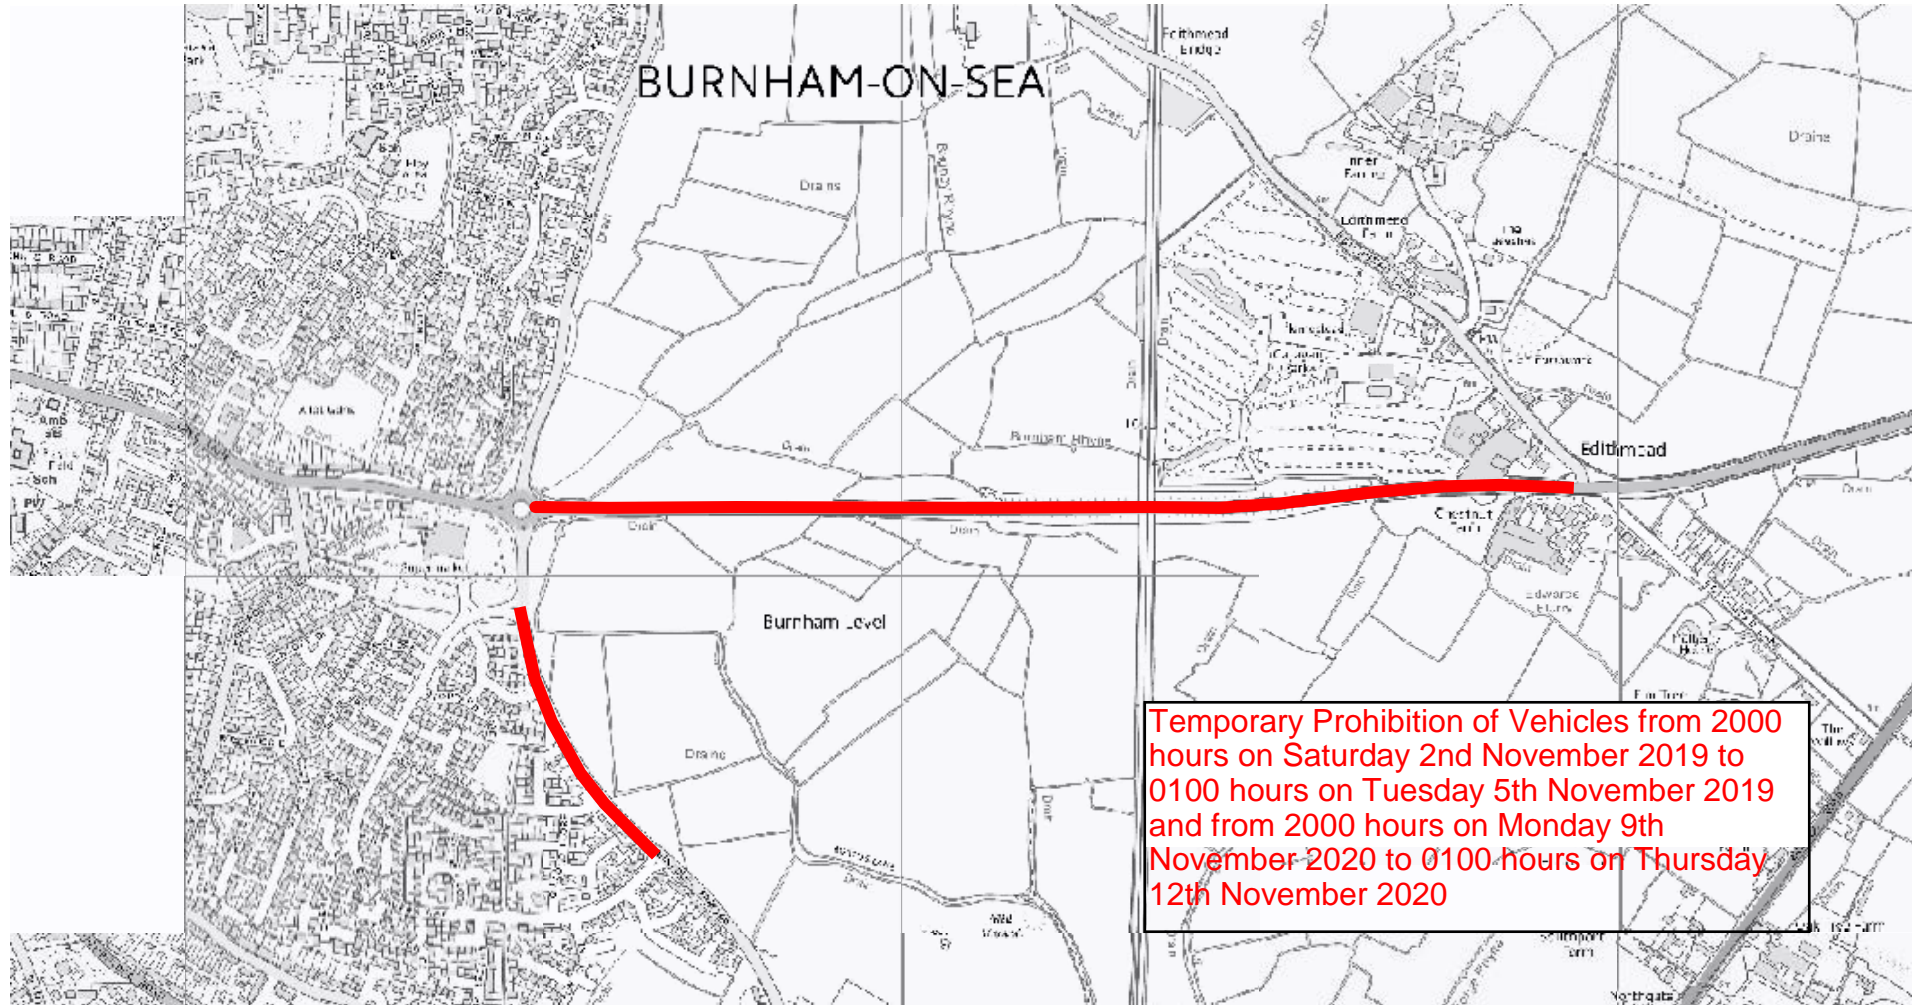

# Highbridge & Burnham on Sea Carnival Road Closures (shown in red) - Schedule 1

Scale - 1:10,000  
Easting: 332089, Northing: 149096

Temporary Prohibition of Vehicles from 2000 hours on Saturday 2nd November 2019 to 0100 hours on Tuesday 5th November 2019 and from 2000 hours on Monday 9th November 2020 to 0100 hours on Thursday 12th November 2020