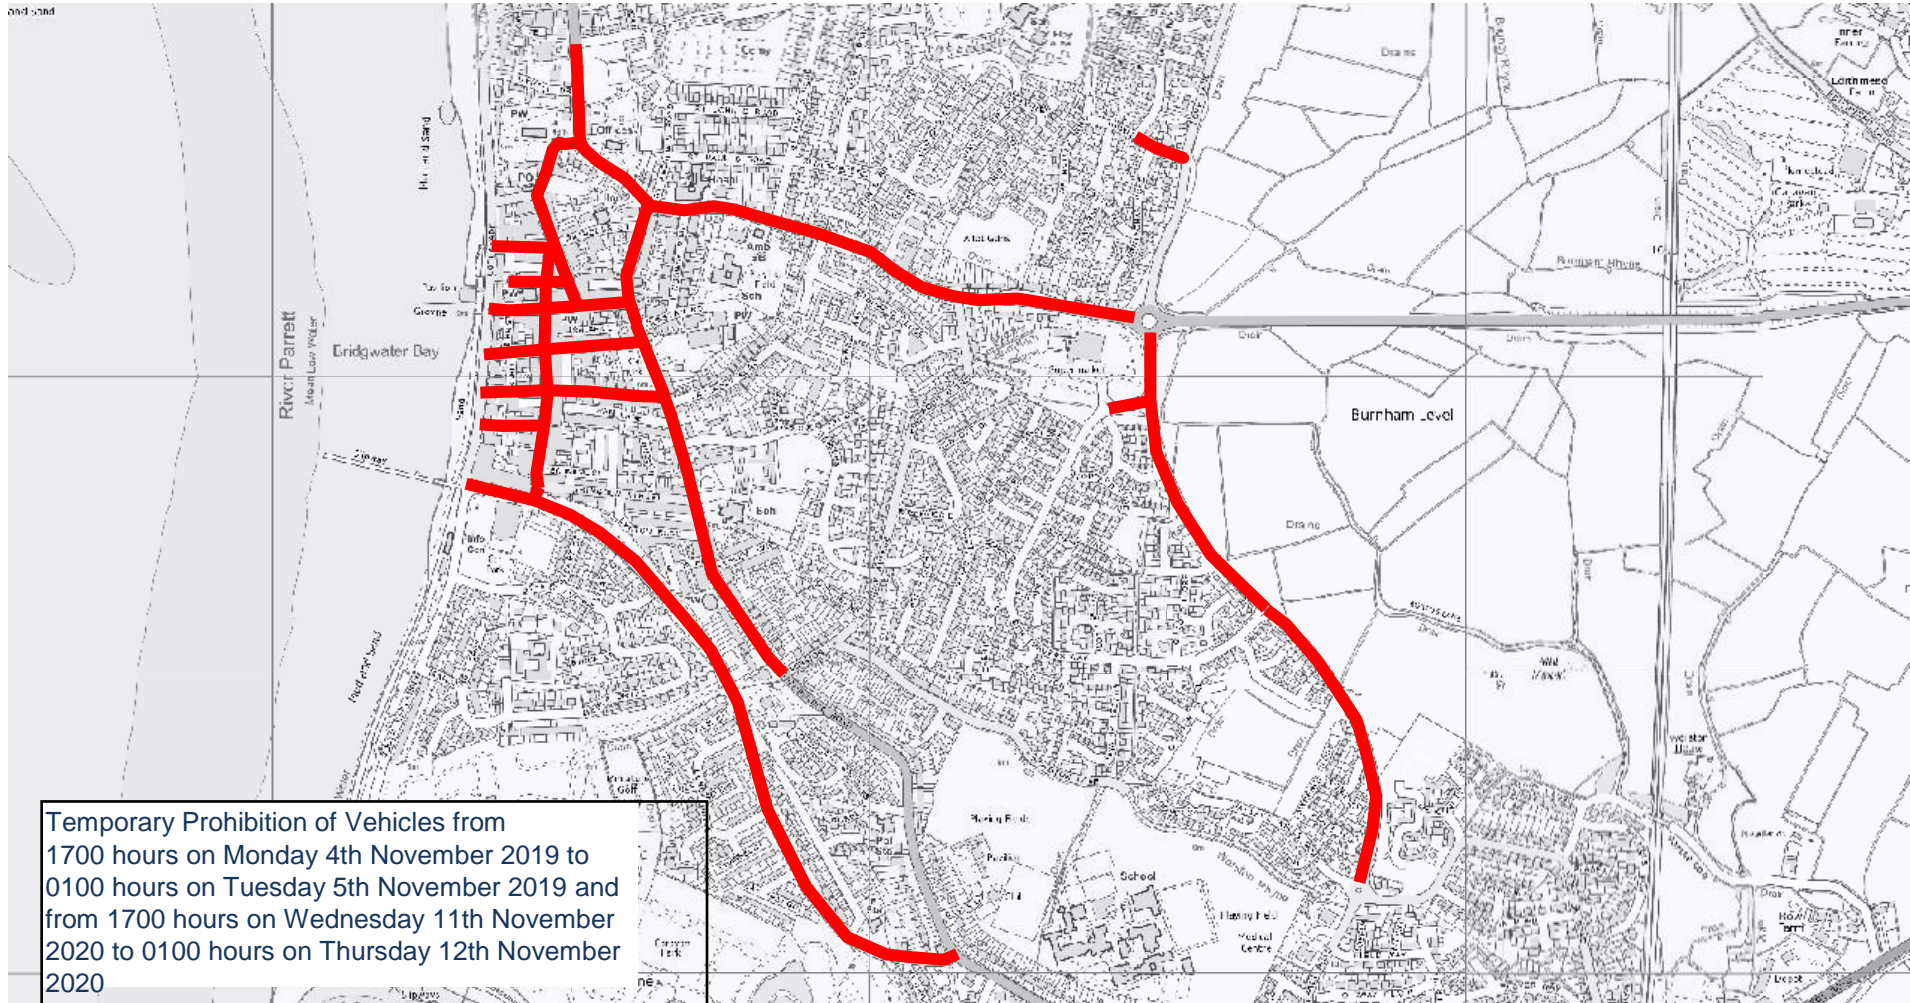

SOMERSET COUNTY COUNCIL
intranet MAPPING

Highbridge & Burnham on Sea Carnival - Temporary Road Closures - Schedule 2

Scale - 1:12,000
Easting: 331152, Northing: 148783

Somerset County Council 100038382 (2019) Crown Copyright