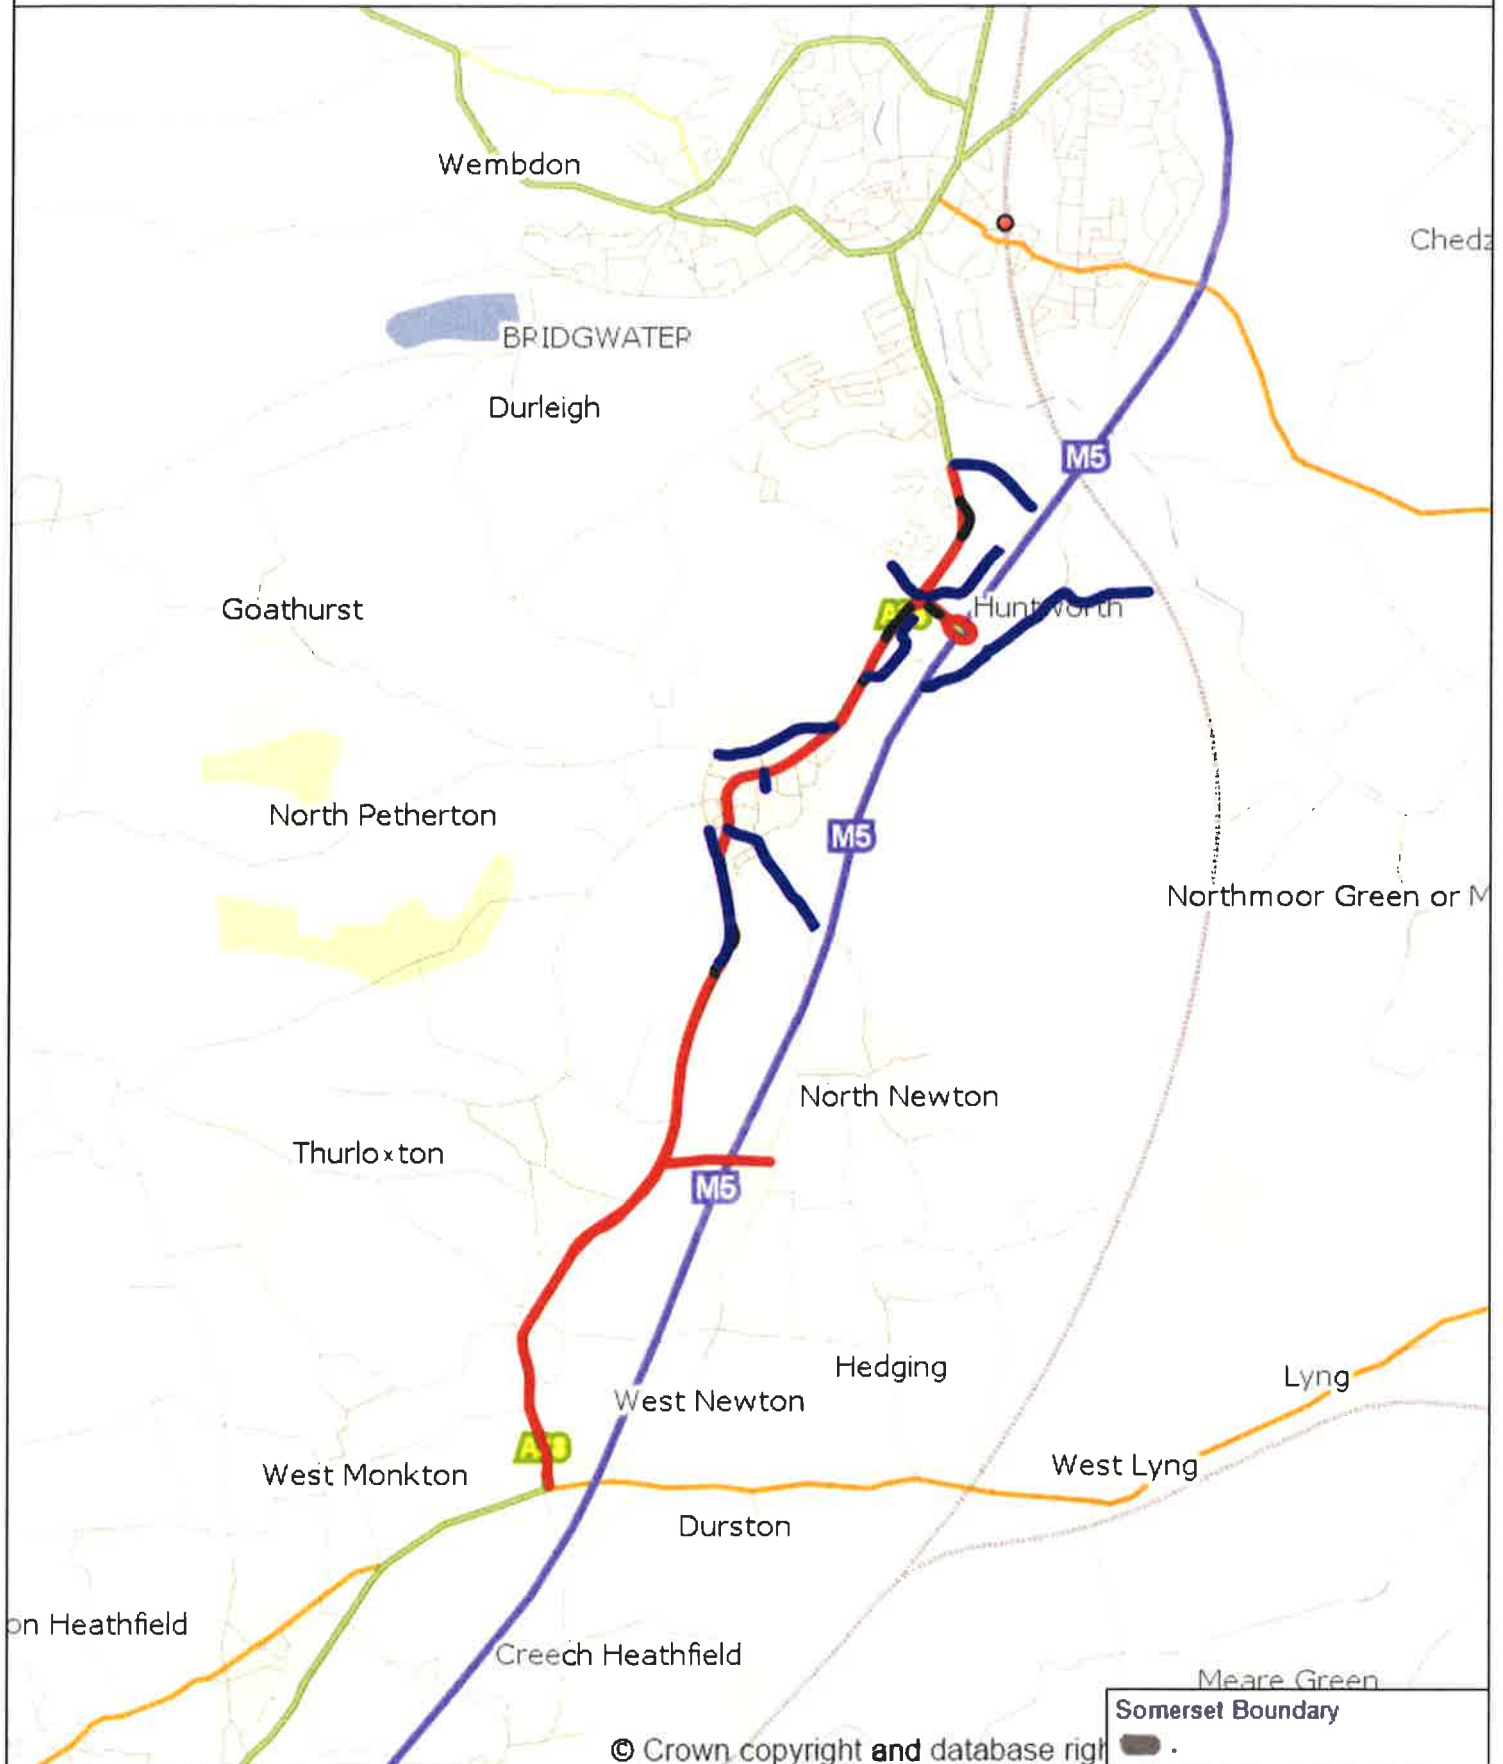

The lay-by at on the east bound link road from the Huntworth Roundabout A38 to the M5 motorway at junction 24.

The lay-by on the access road to Huntworth Business Park outside Junction 24 Park and Ride

Schedule 2
Temporary Prohibition of Vehicles
Between 1800 hours Friday 8th November 2019 to
2359 hours on Saturday 9th November 2019

A361/A38 Walford Cross, Creech St Michael,	From its junction with the A361 Glastonbury Road to its junction with A38 Bridgwater Road.
A38 Adsborough Hill, Creech St Michael	From its junction with the A38 Walford Cross to its junction with A38 Taunton Road.
A38 Taunton Road, Thurloxtan	From its junction with A38 Adsborough Hill, Creech St Michael to its junction with Shovel Road, North Petherton.
A38 Taunton Road (Duel Carriageway section) Thurloxtan (Southbound)	From its junction with the Sherston Lane to its junction with Knutscroft Lane.
A38 Fore Street, North Petherton	From its junction with A38 Taunton Road, Thurloxtan to its junction with the A38 Bridgwater Road.
A38 Bridgwater Road, North Petherton	From its junction with A38 Fore Street to its junction with the Showground Roundabout
Moon Lane, North Petherton	From its junction with A38 Taunton Road to its junction with West Newton Road

Schedule 3
Temporary Prohibition of Vehicles
Between 1730 hours and 2359 Saturday 9th November 2019

A38 Road from Interchange to Huntworth Roundabout, North Petherton	From its junction with the A38 Huntworth Roundabout to its junction with the Showground Roundabout
Huntsworth Business Park Road, North Petherton	From its junction A38 Huntsworth Roundabout for its entire length.

TTRO - Temporary Traffic Restrictions North Petherton Carnival

Red Line = Road Closure, Blue Line = Parking Restrictions, Black Lines = Lay-by Closures

© Crown copyright and database right

Somerset Boundary