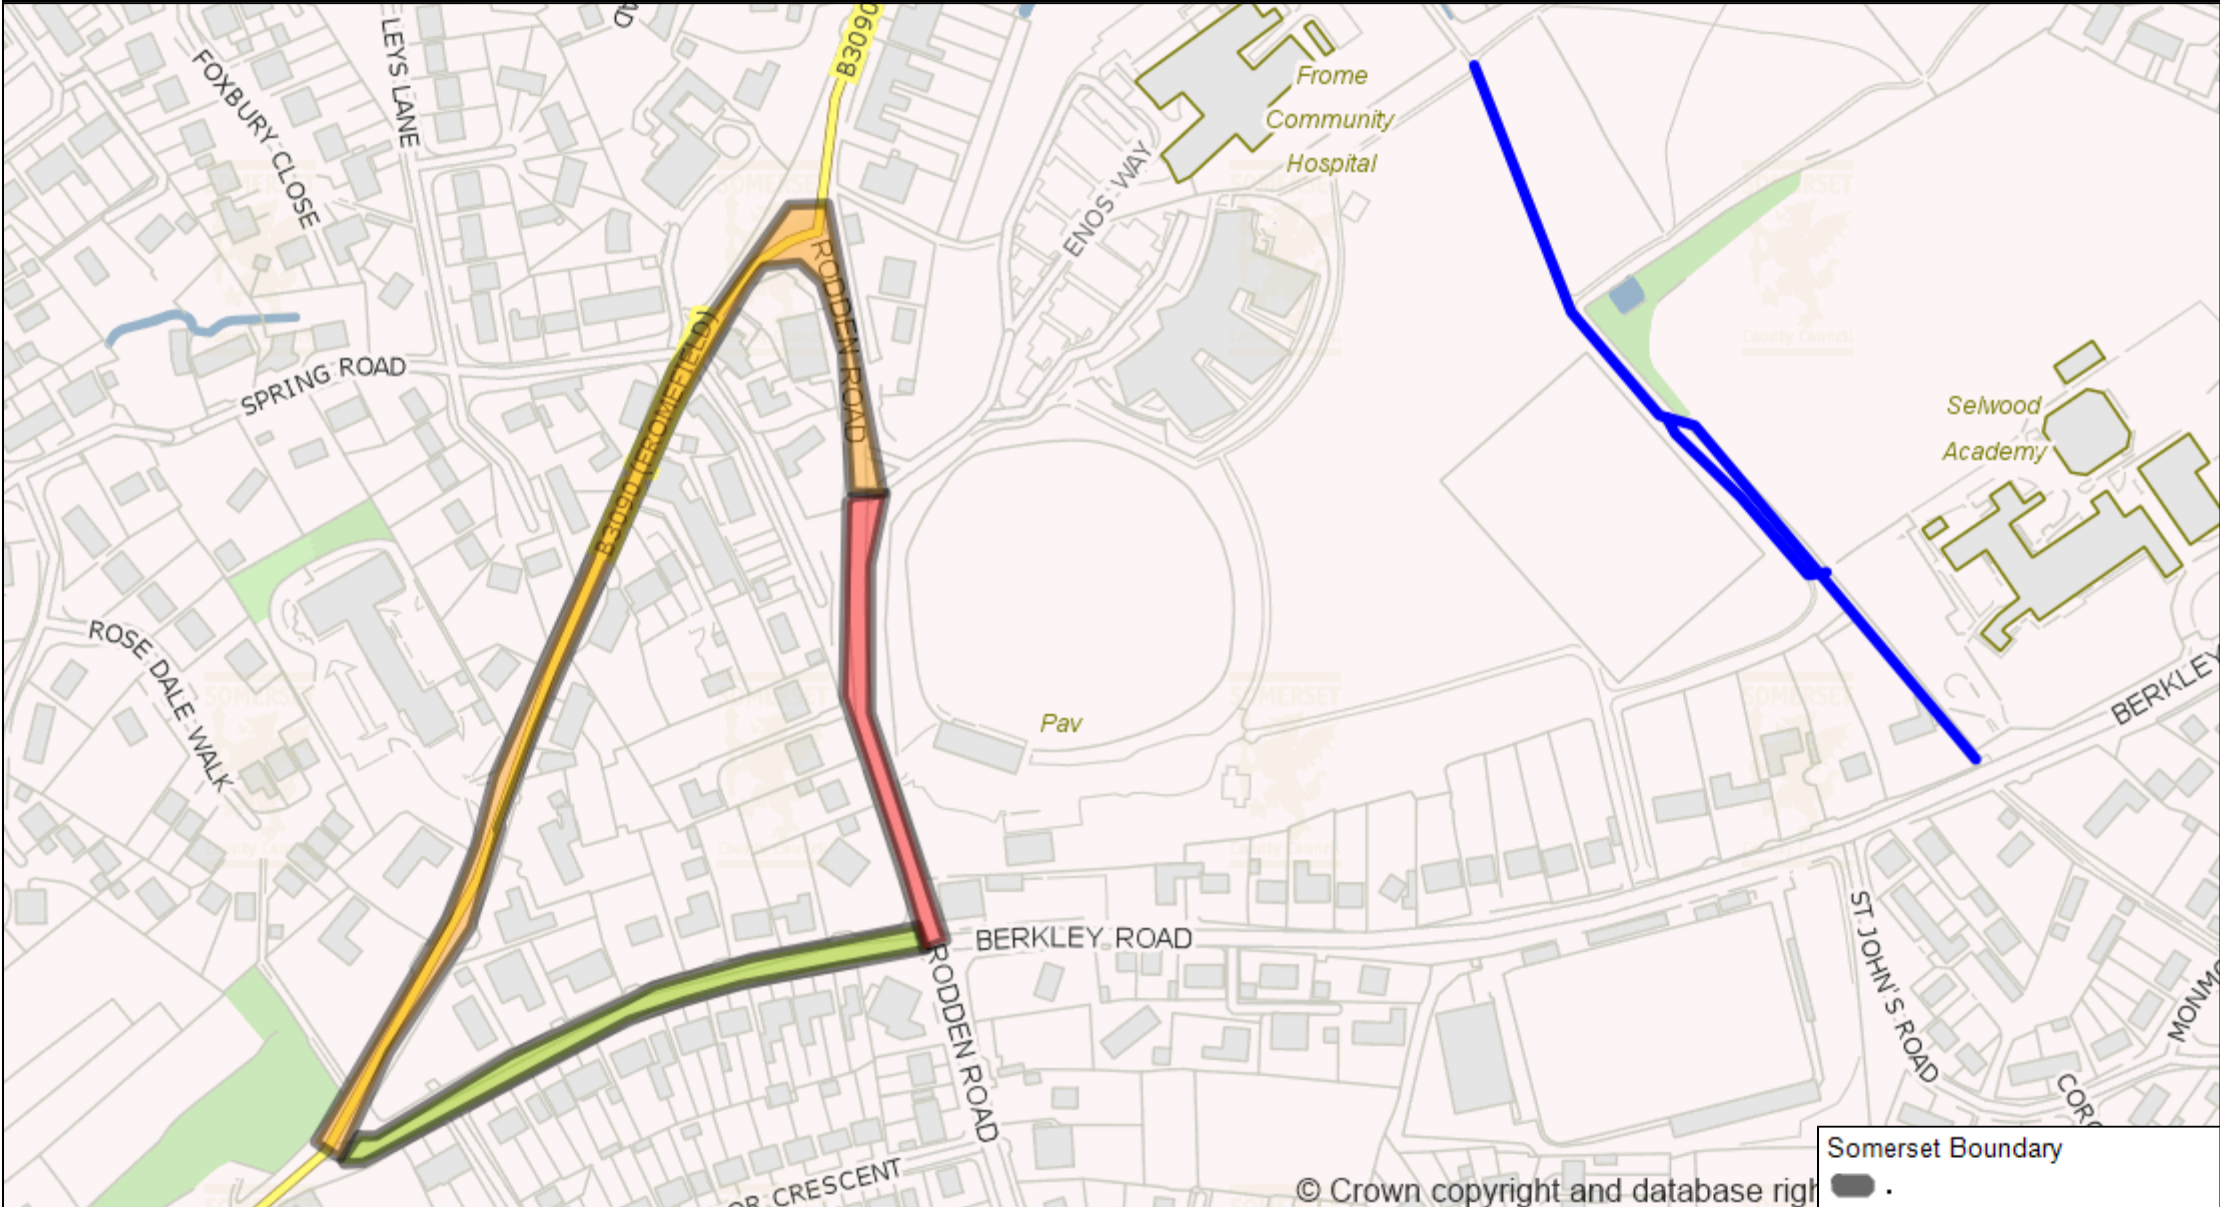

TTRO - Temporary Traffic Restrictions - Frome Fireworks

Yellow = Diversion Route, Green = Parking Restrictions, Red = Road Closure and Blue = Footpath Closures

WWW.SOMERSET.GOV.UK

Somerset County Council
County Hall
Taunton
TA1 4DY
0300 123 2224

Scale:1:3000
Centre:378305, 148609

Date produced:2019-10-09 12:13:54

© Crown copyright and database rights 2019 OS 100038382. You are granted a non-exclusive, royalty free, revocable licence solely to view the Licensed Data for non-commercial purposes for the period during which Somerset County Council makes it available. You are not permitted to copy, sub-license, distribute, sell or otherwise make available the Licensed Data to third parties in any form. Third party rights to enforce the terms of this licence shall be reserved to OS.