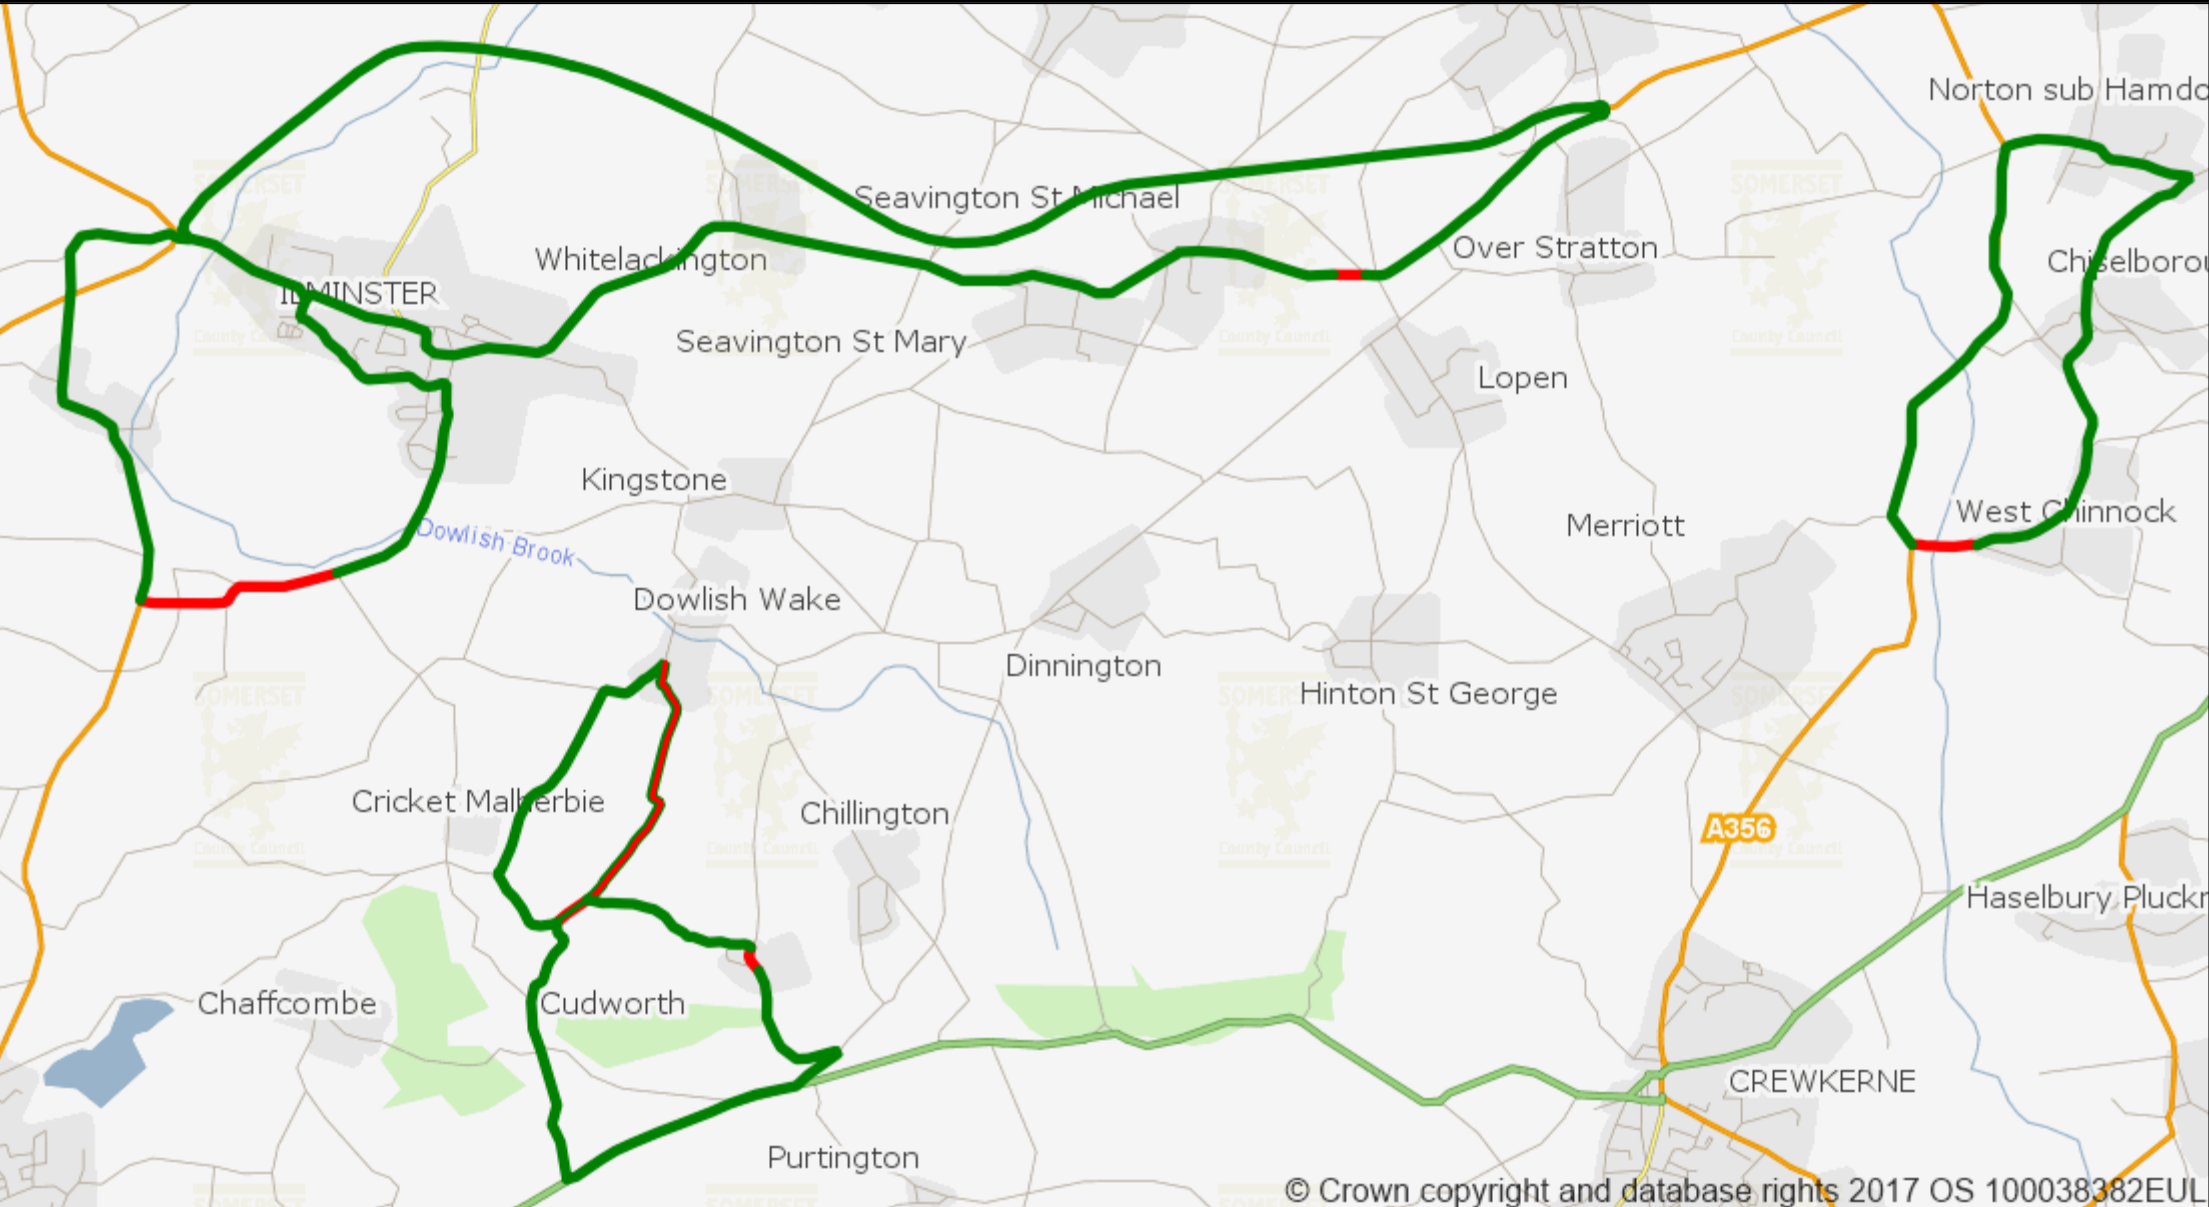

TTRO - Temporary Road Closures -Gigaclear- South Somerset 06.12.2019 - 19.02.2020

Red Lines - Road Closures Green Lines - Diversion Route Where both colours shown different dates apply

© Crown copyright and database rights 2017 OS 100038382EUL