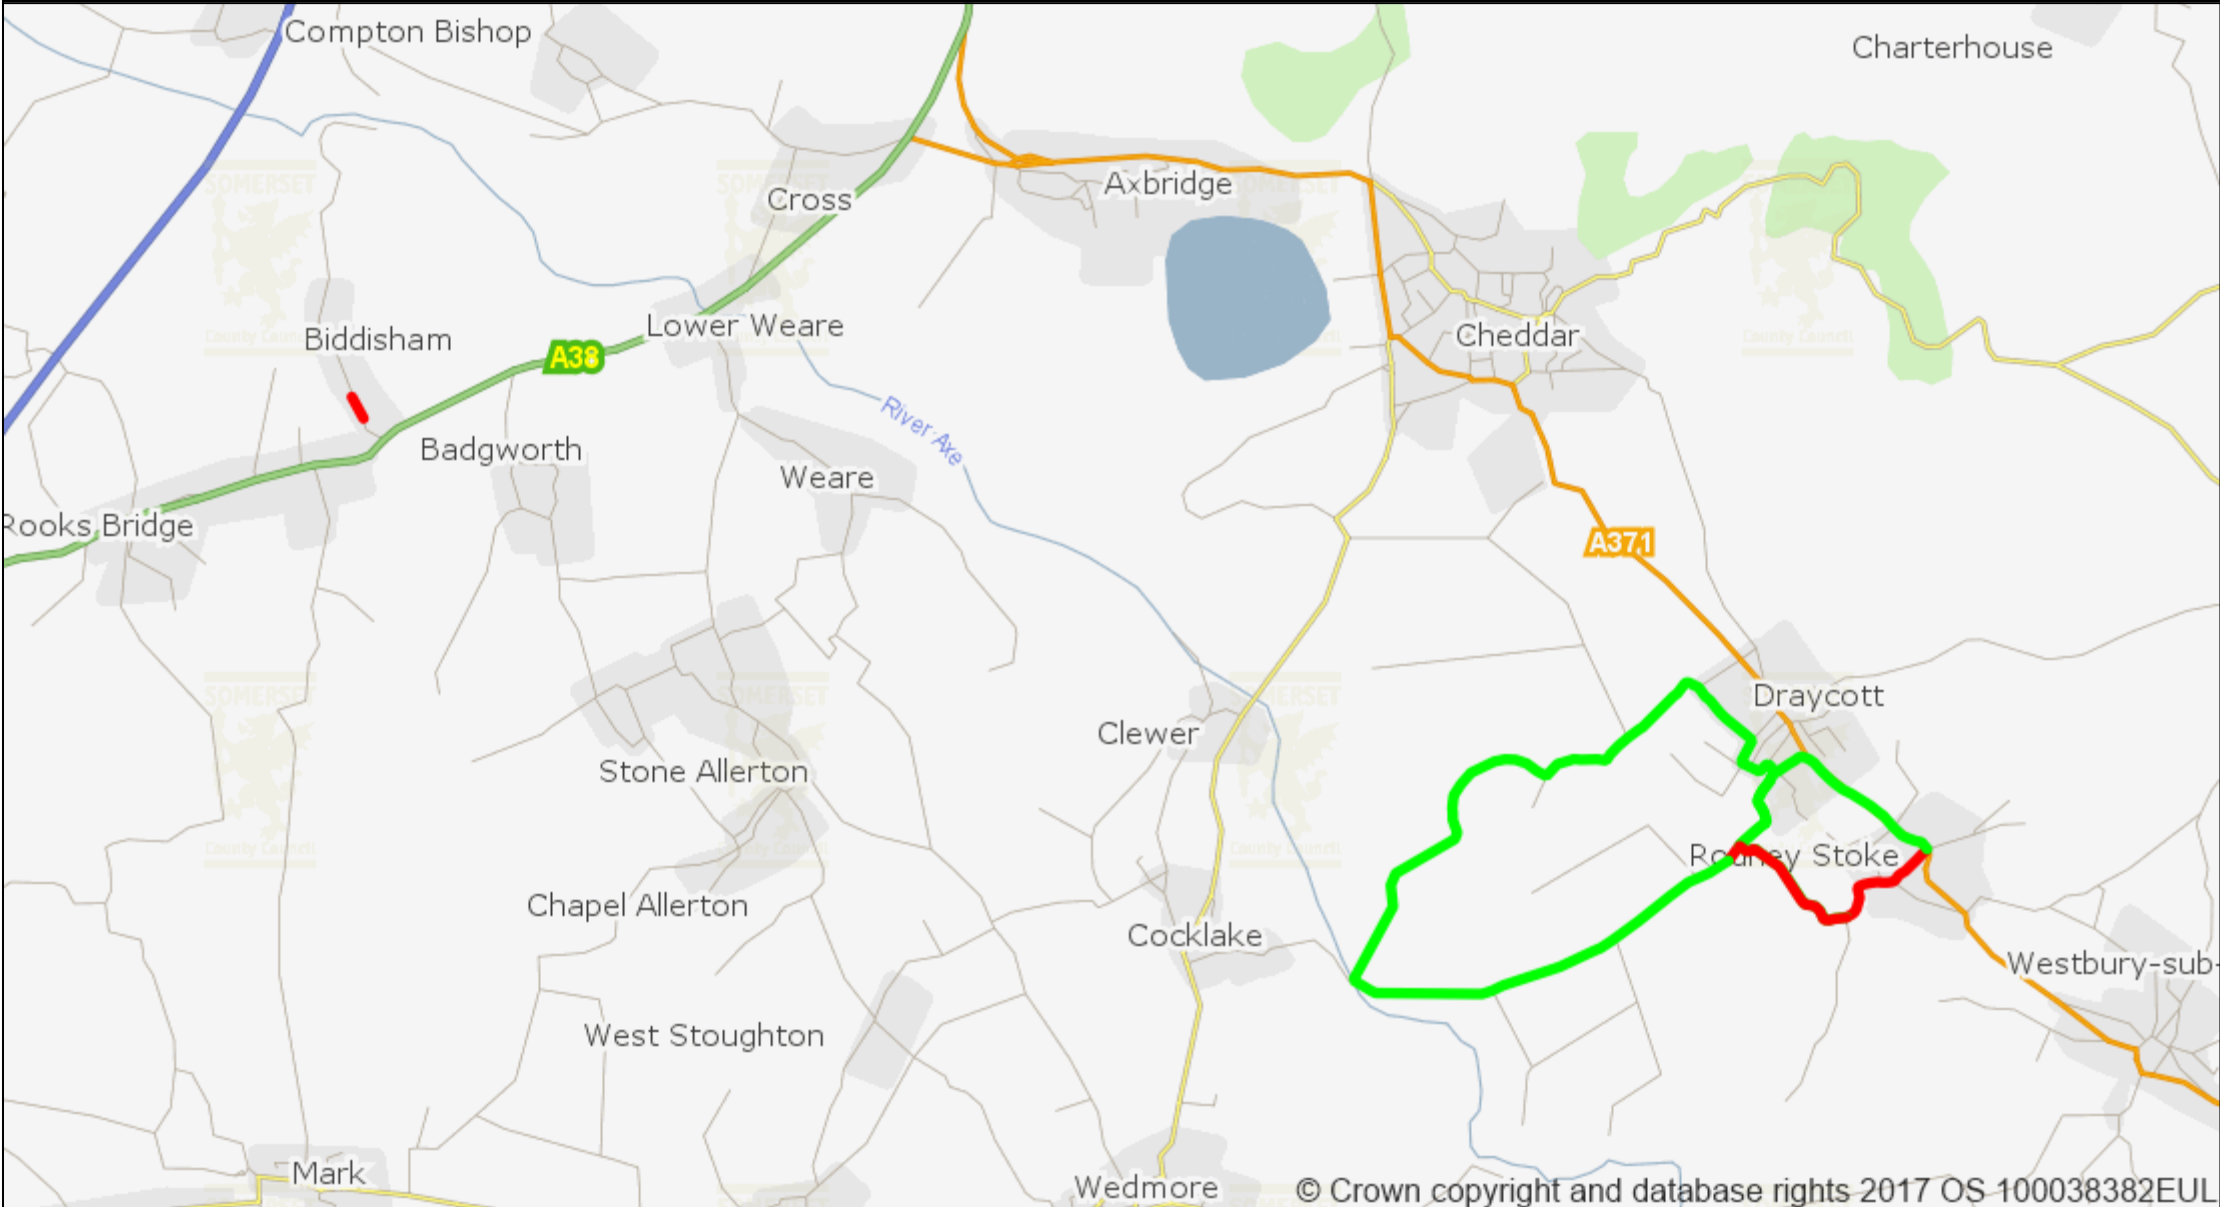

# Mendip and Sedgemoor - Temporary road closures - Gigaclear 14.12.2019 - 22.01.2020

Red = Road Closure  
Green = Diversion Route

© Crown copyright and database rights 2017 OS 100038382EUL

[WWW.SOMERSET.GOV.UK](http://WWW.SOMERSET.GOV.UK)