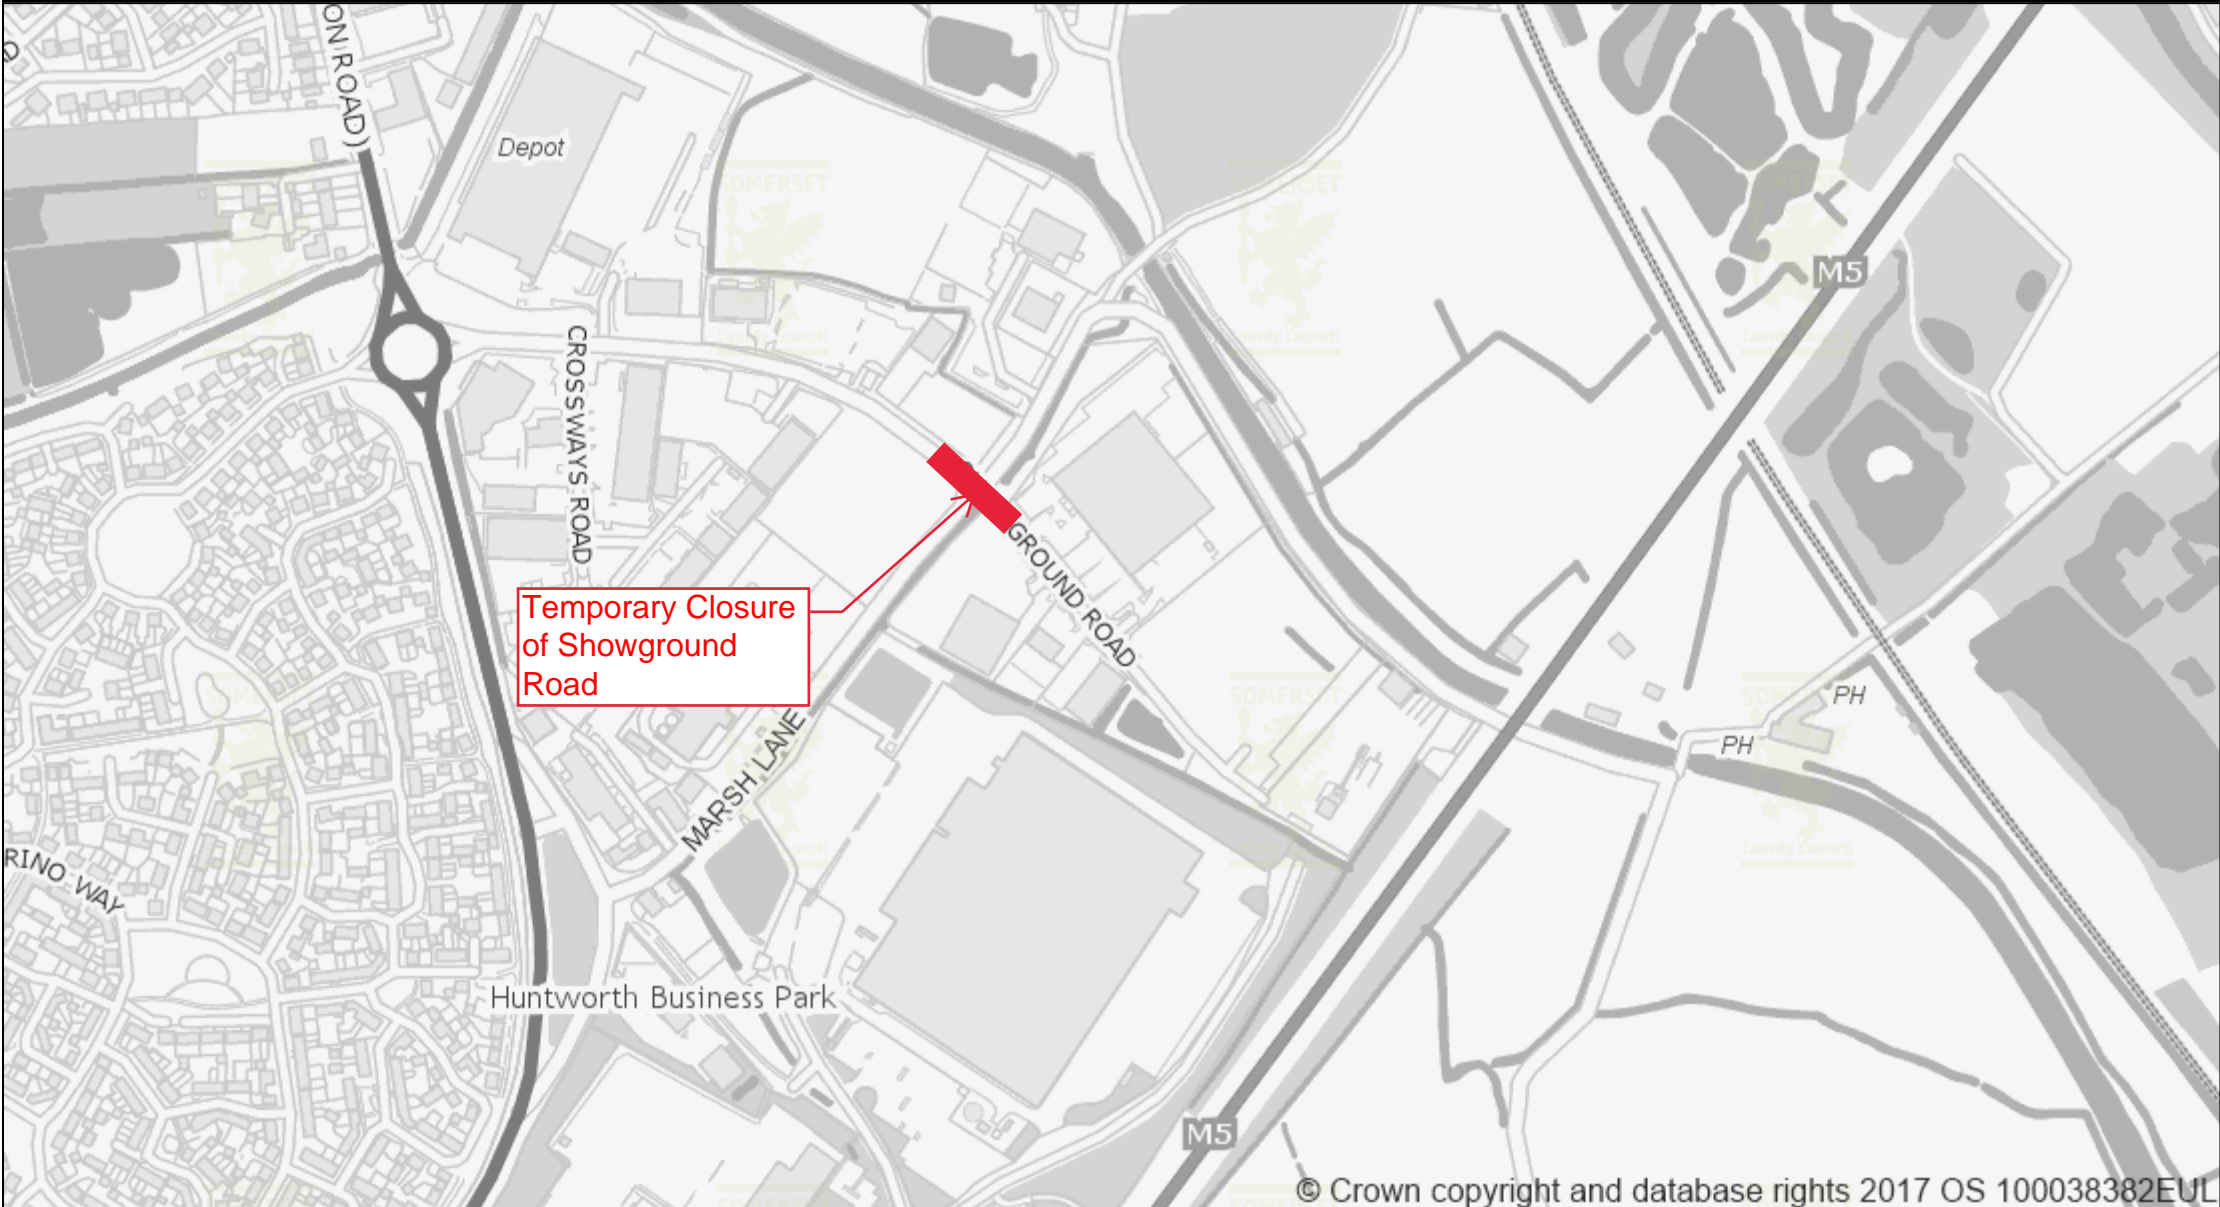

5 day Notice Temporary Road Closure - Showground Road Bridgwater **Red Line = Road Closure**

© Crown copyright and database rights 2017 OS 100038382EUL

WWW.SOMERSET.GOV.UK

Somerset County Council
County Hall
Taunton
TA1 4DY
0300 123 2224

Scale:1:5000

Centre:330893, 135084

Date produced:2019-10-09 16:24:14

© Crown copyright and database rights 2019 OS 100038382. You are granted a non-exclusive, royalty free, revocable licence solely to view the Licensed Data for non-commercial purposes for the period during which Somerset County Council makes it available. You are not permitted to copy, sub-license, distribute, sell or otherwise make available the Licensed Data to third parties in any form. Third party rights to enforce the terms of this licence shall be reserved to OS.