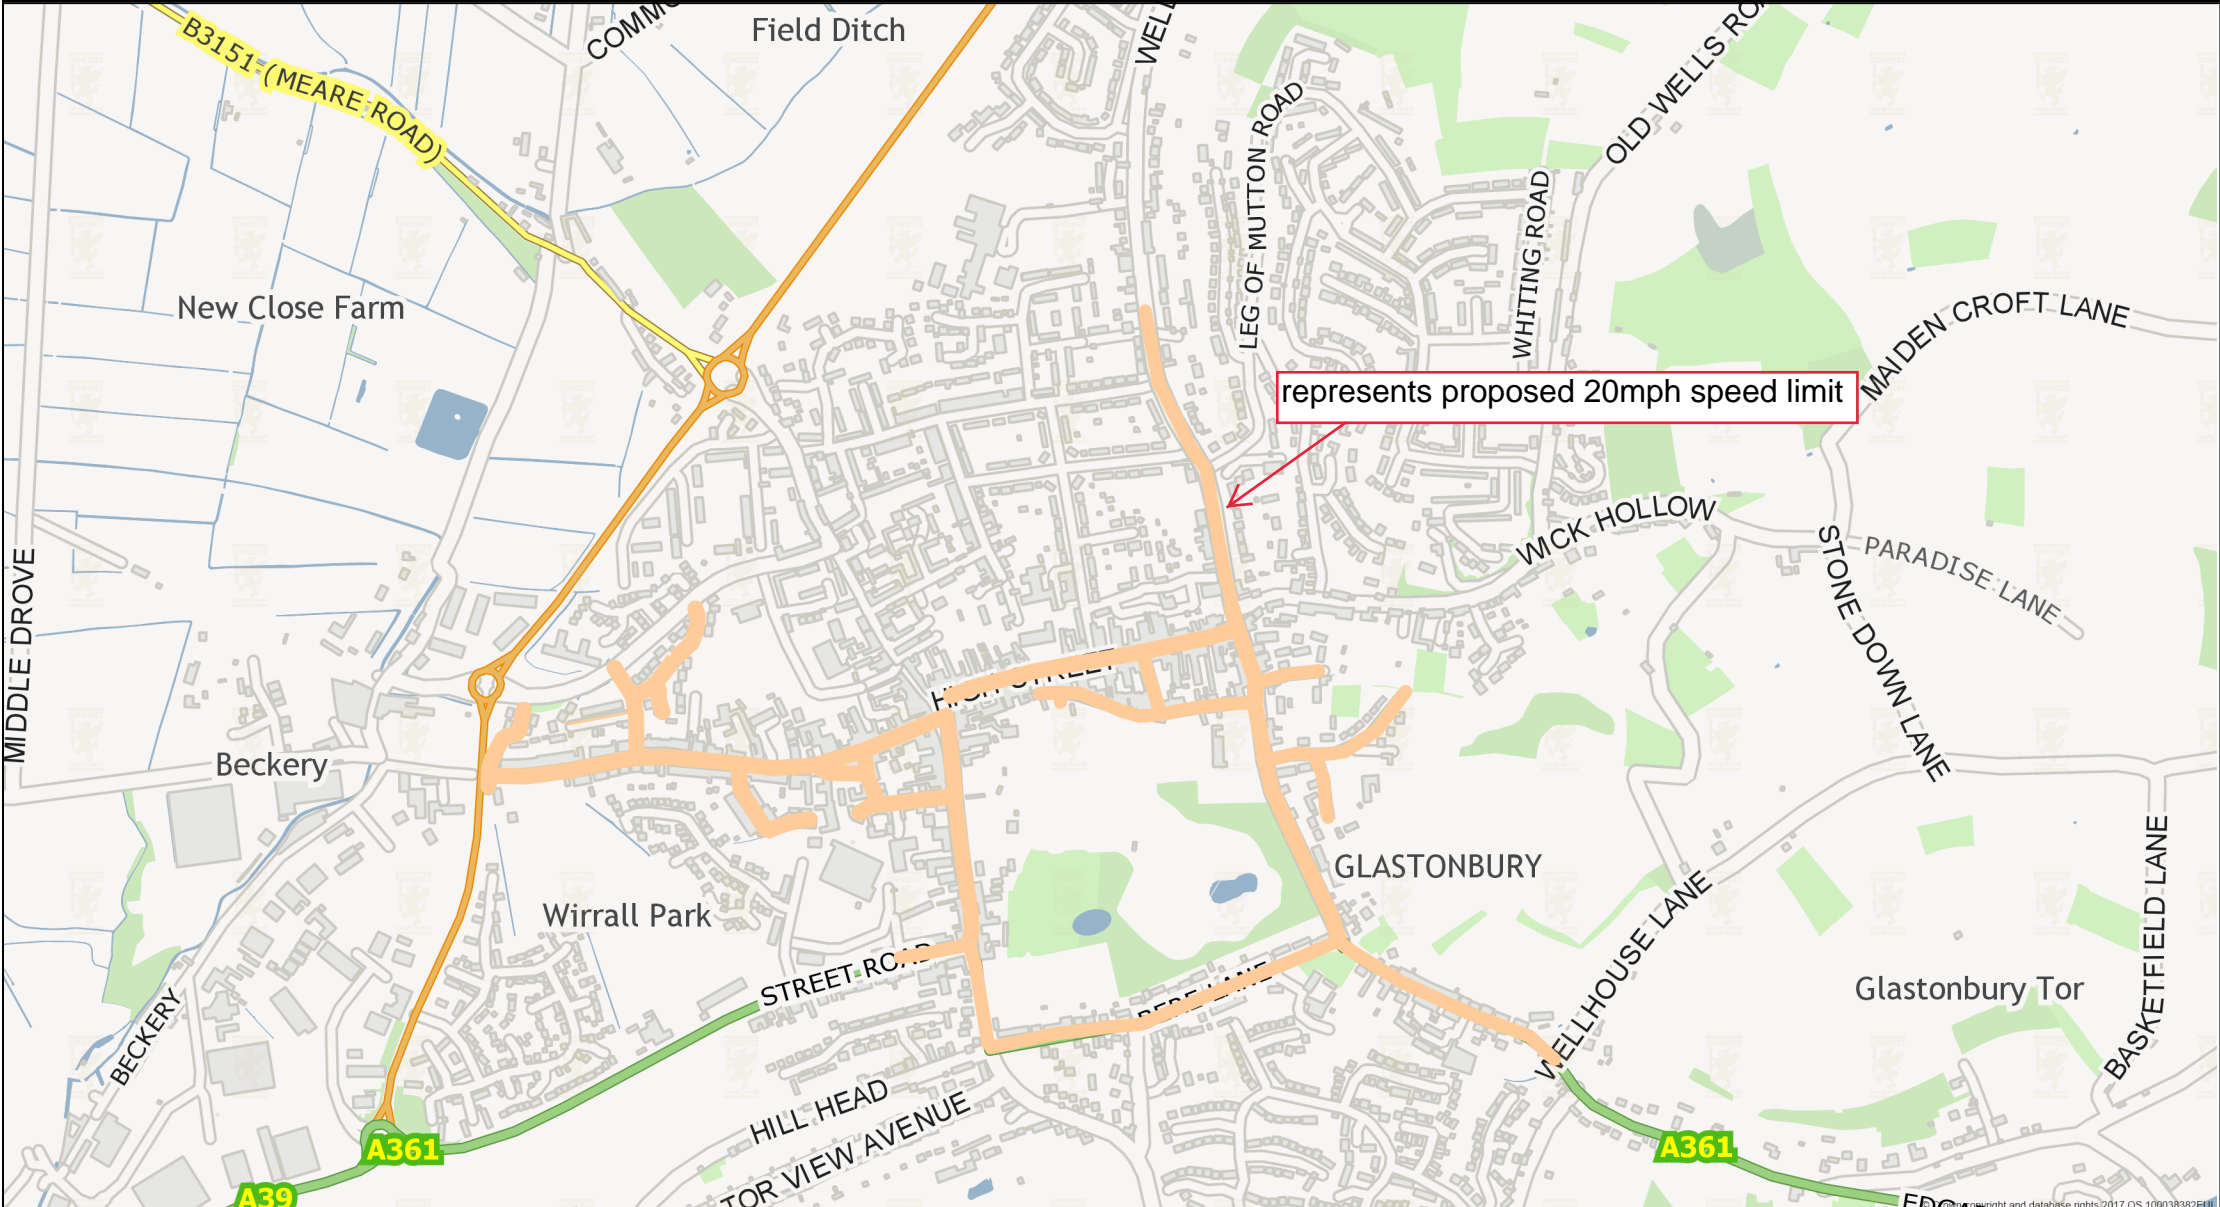

# Plan - Proposed 20mph Speed Limit - Various Roads Glastonbury

represents proposed 20mph speed limit

WWW.SOMERSET.GOV.UK

Somerset County Council  
 County Hall  
 Taunton  
 TA1 4DY  
 0300 123 2224

Scale:1:10000