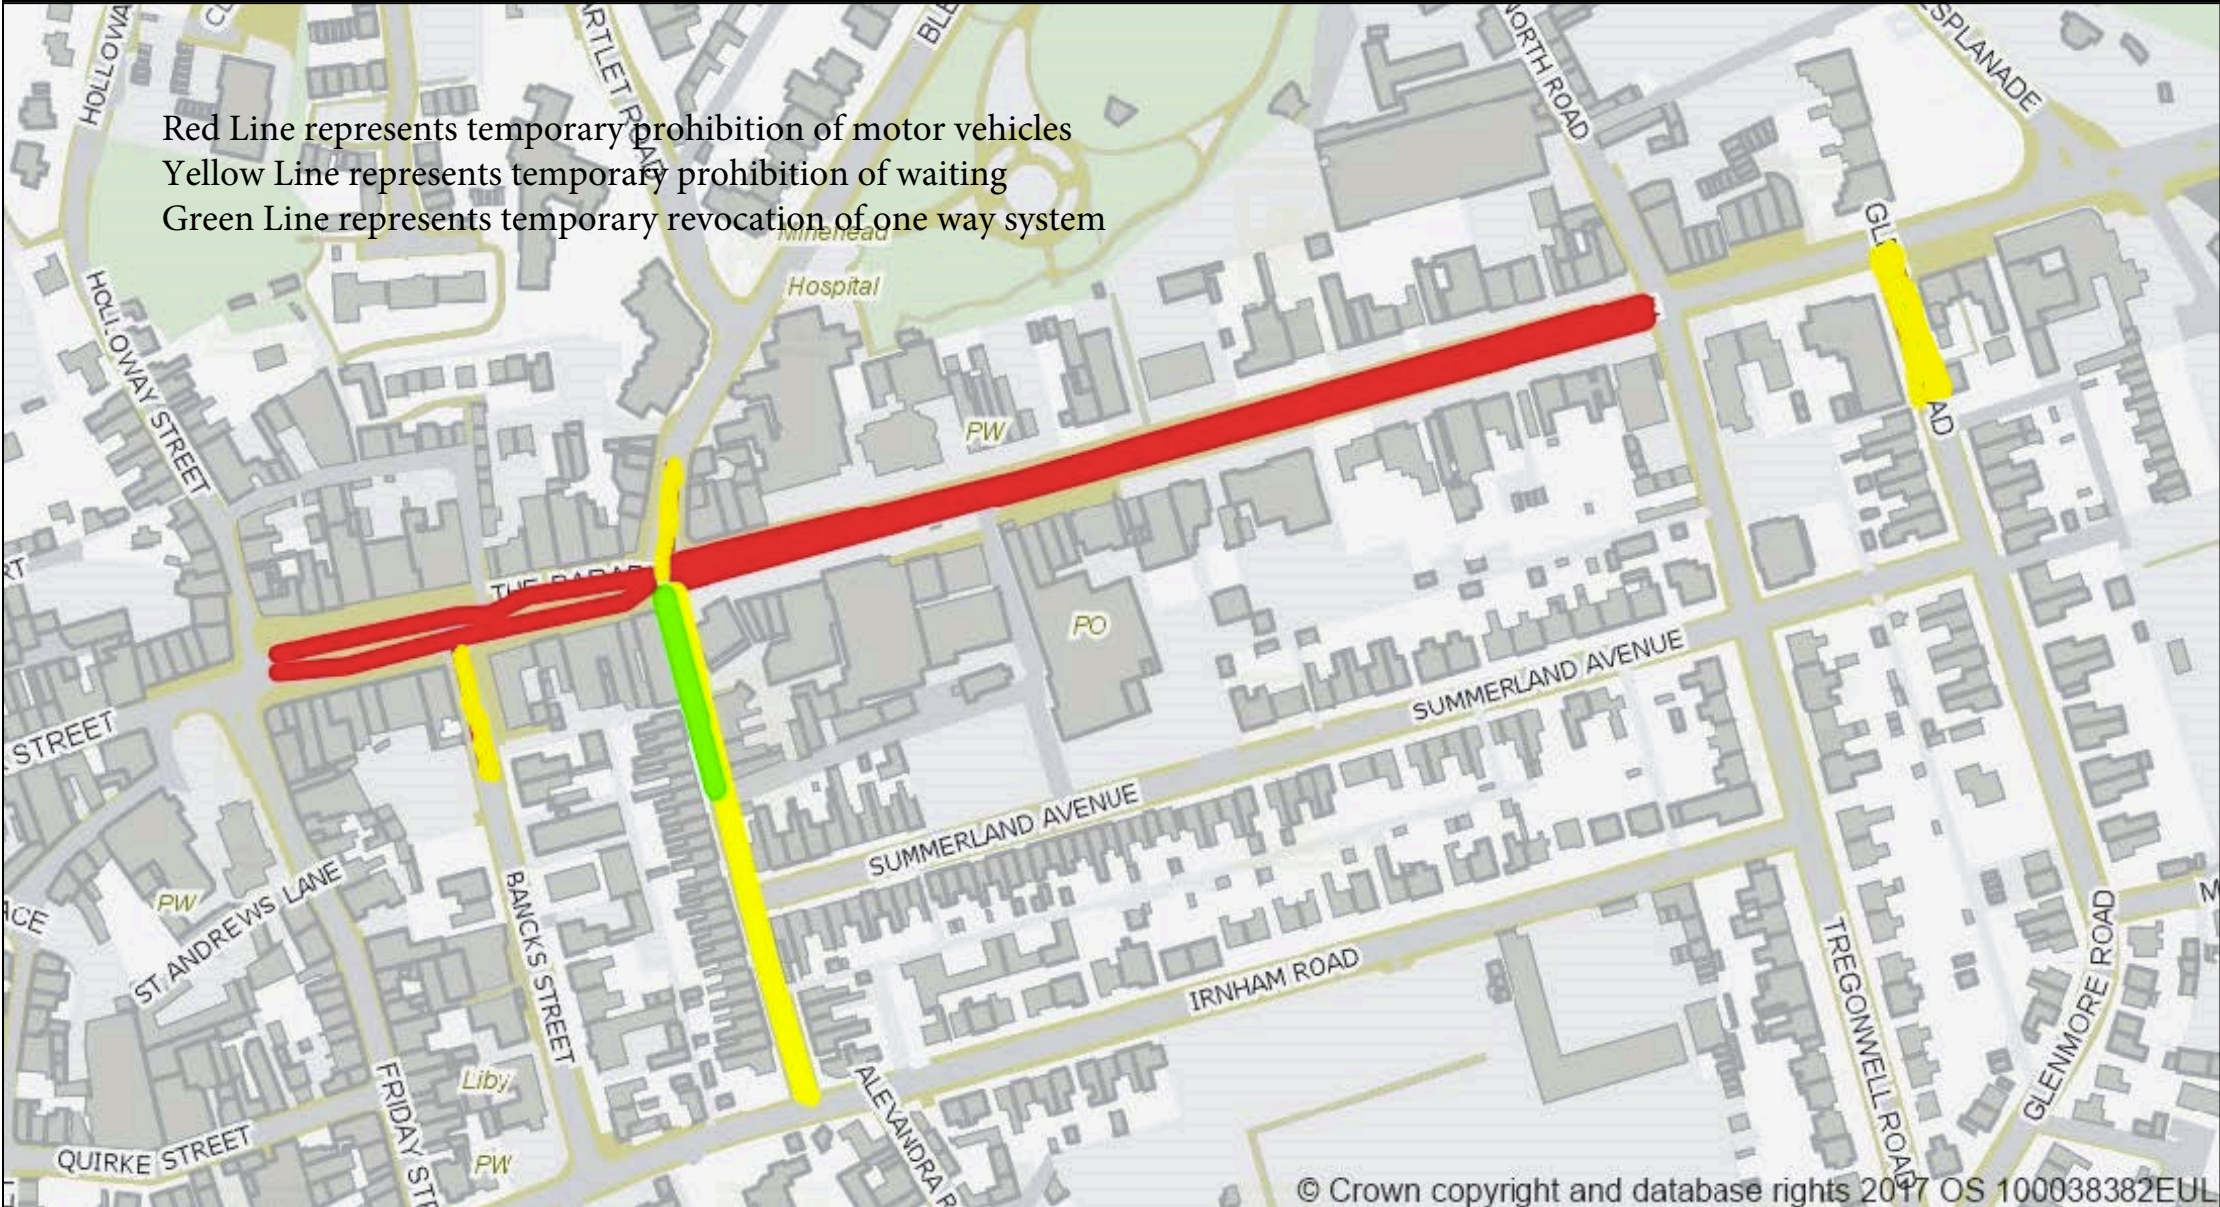

# Proposed Temporary Traffic Restrictions, Various Roads, Minehead - Minehead Christmas Festival 2019

Red Line represents temporary prohibition of motor vehicles  
Yellow Line represents temporary prohibition of waiting  
Green Line represents temporary revocation of one way system