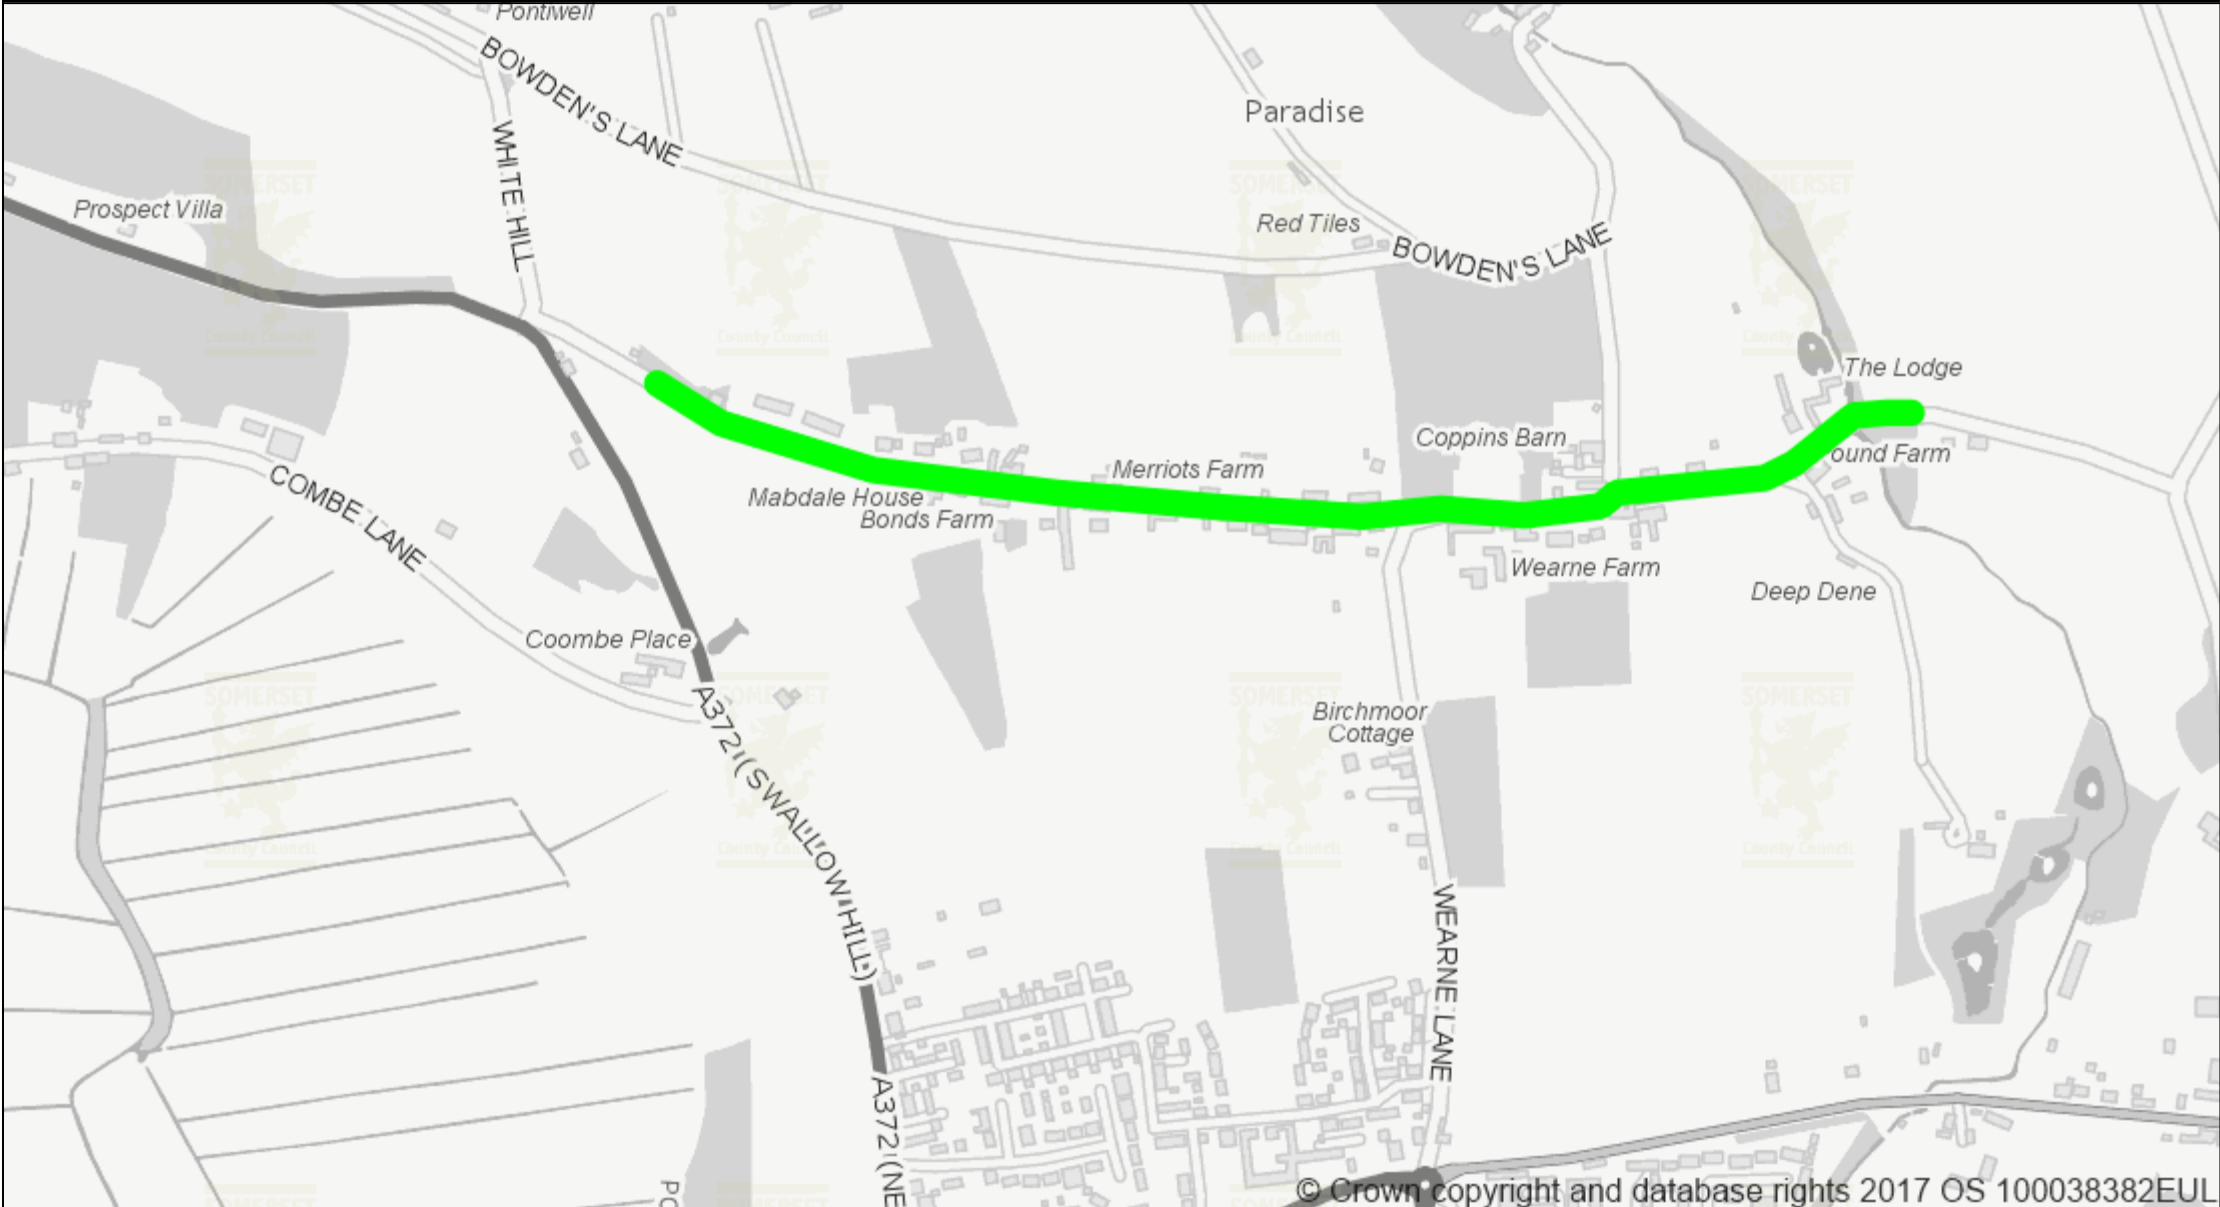

Plan - Main Road, Langport - 30mph Speed Limit

WWW.SOMERSET.GOV.UK

Somerset County Council
County Hall
Taunton
TA1 4DY
0300 123 2224

Scale:1:6000

Centre:342467, 128013

Date produced:2019-11-18 12:09:44

© Crown copyright and database rights 2019 OS 100038382. You are granted a non-exclusive, royalty free, revocable licence solely to view the Licensed Data for non-commercial purposes for the period during which Somerset County Council makes it available. You are not permitted to copy, sub-license, distribute, sell or otherwise make available the Licensed Data to third parties in any form. Third party rights to enforce the terms of this licence shall be reserved to OS.