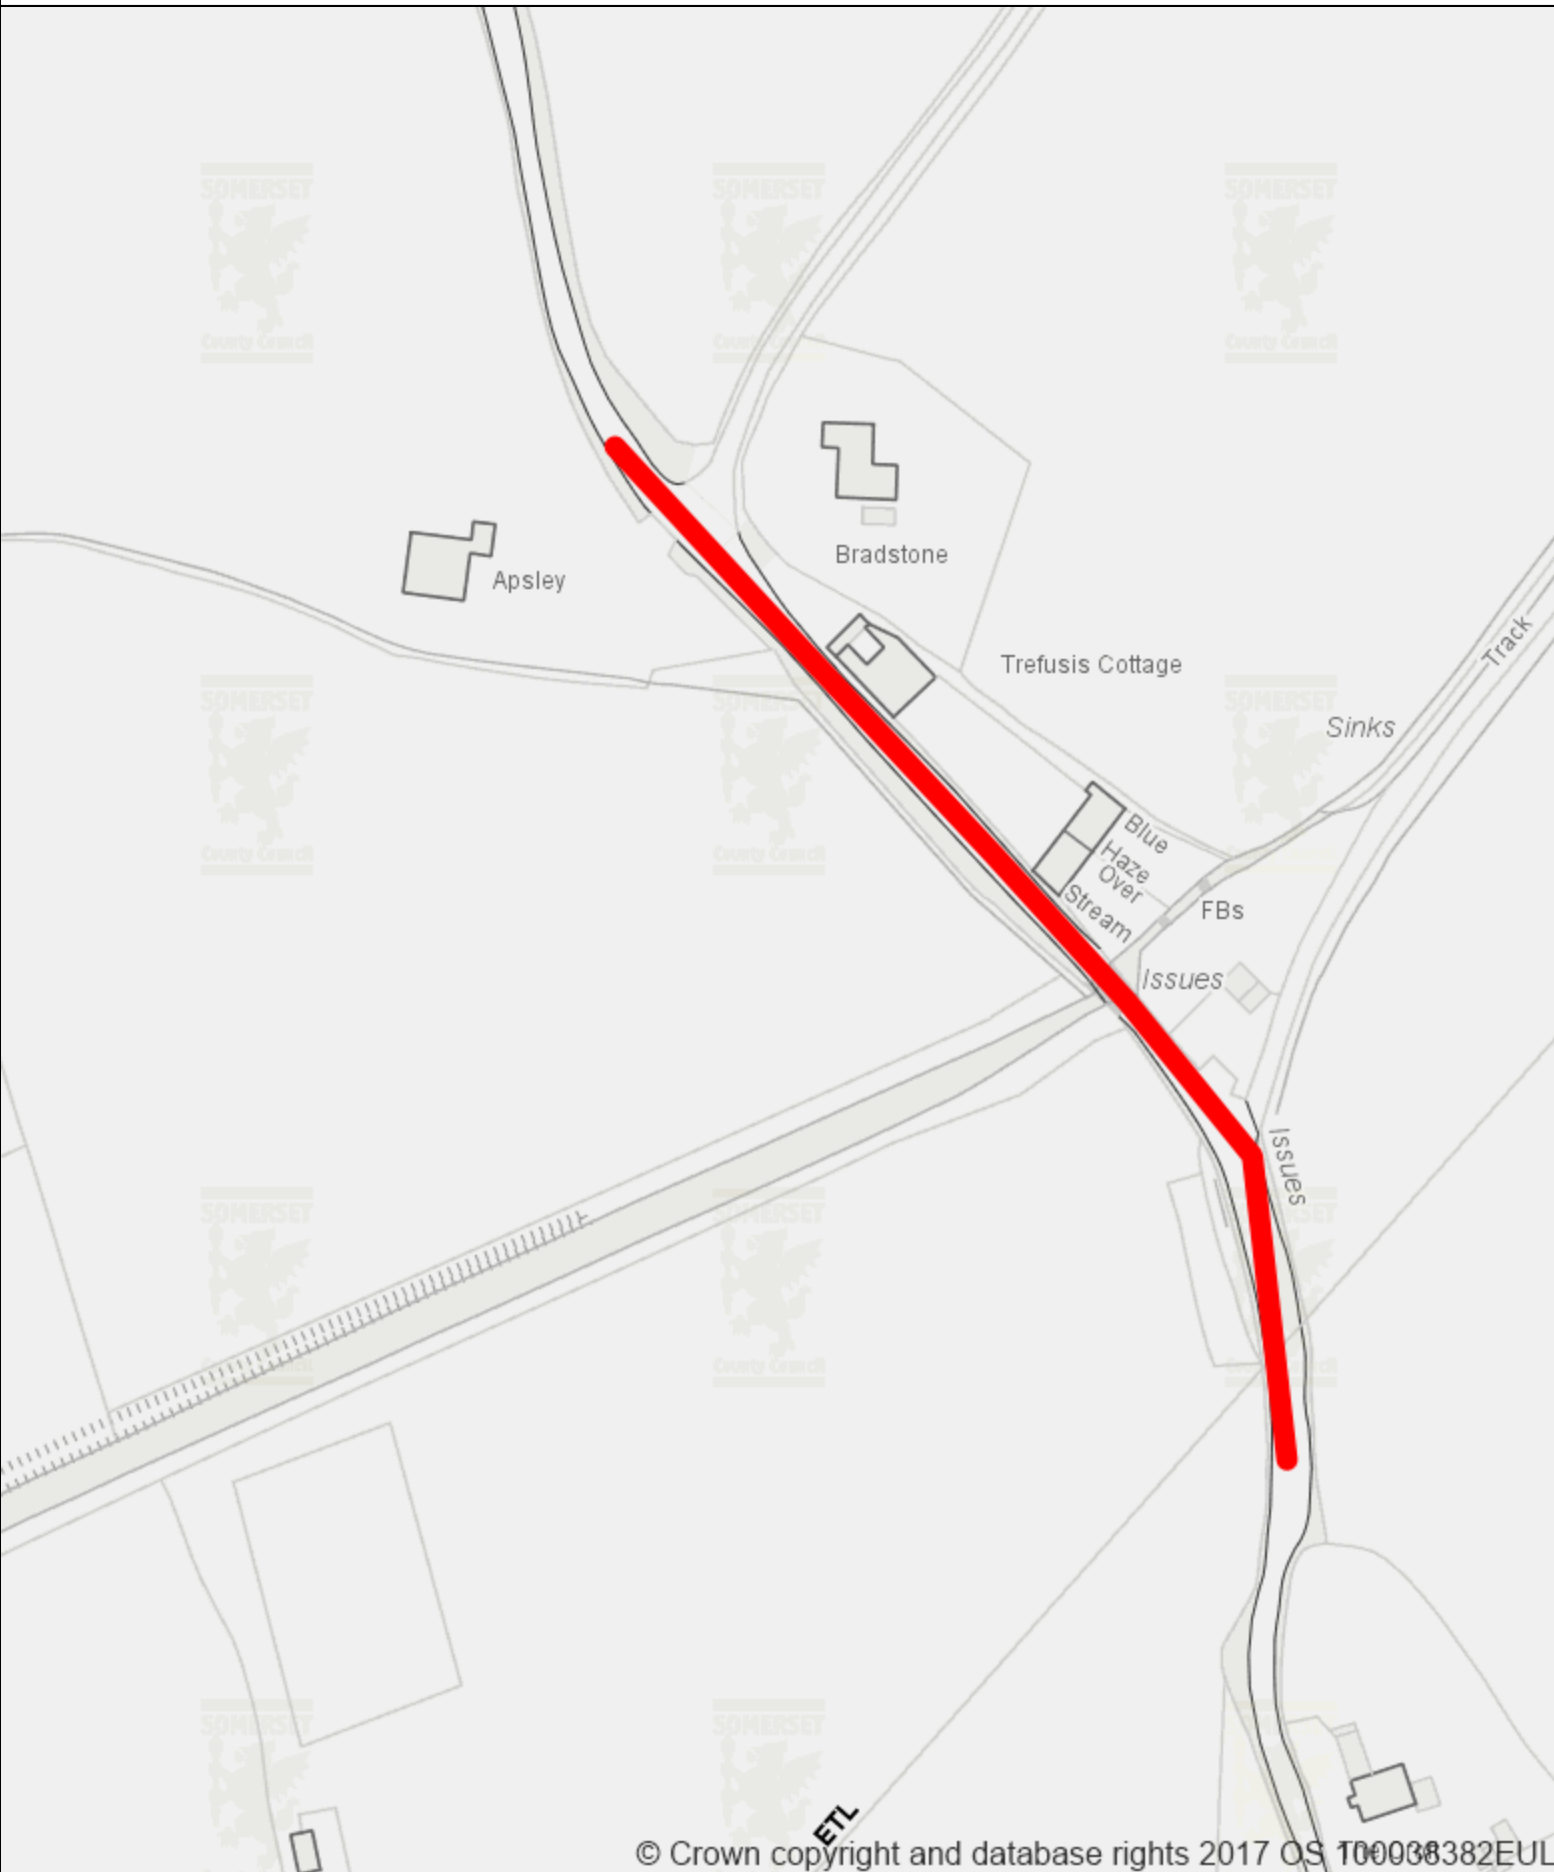

Proposed Temporary 40mph Speed Limit, Oake Road, Bradford On Tone

© Crown copyright and database rights 2017 OS 100038382EUL

WWW.SOMERSET.GOV.UK

Somerset County Council
County Hall
Taunton
TA1 4DY
0300 123 2224

Scale: 1:1417

Centre: 316900, 123299

Date produced: 2019-10-02
08:58:24

© Crown copyright
2019 OS

100038382EUL.

Use of this data is
subject to terms and
conditions.