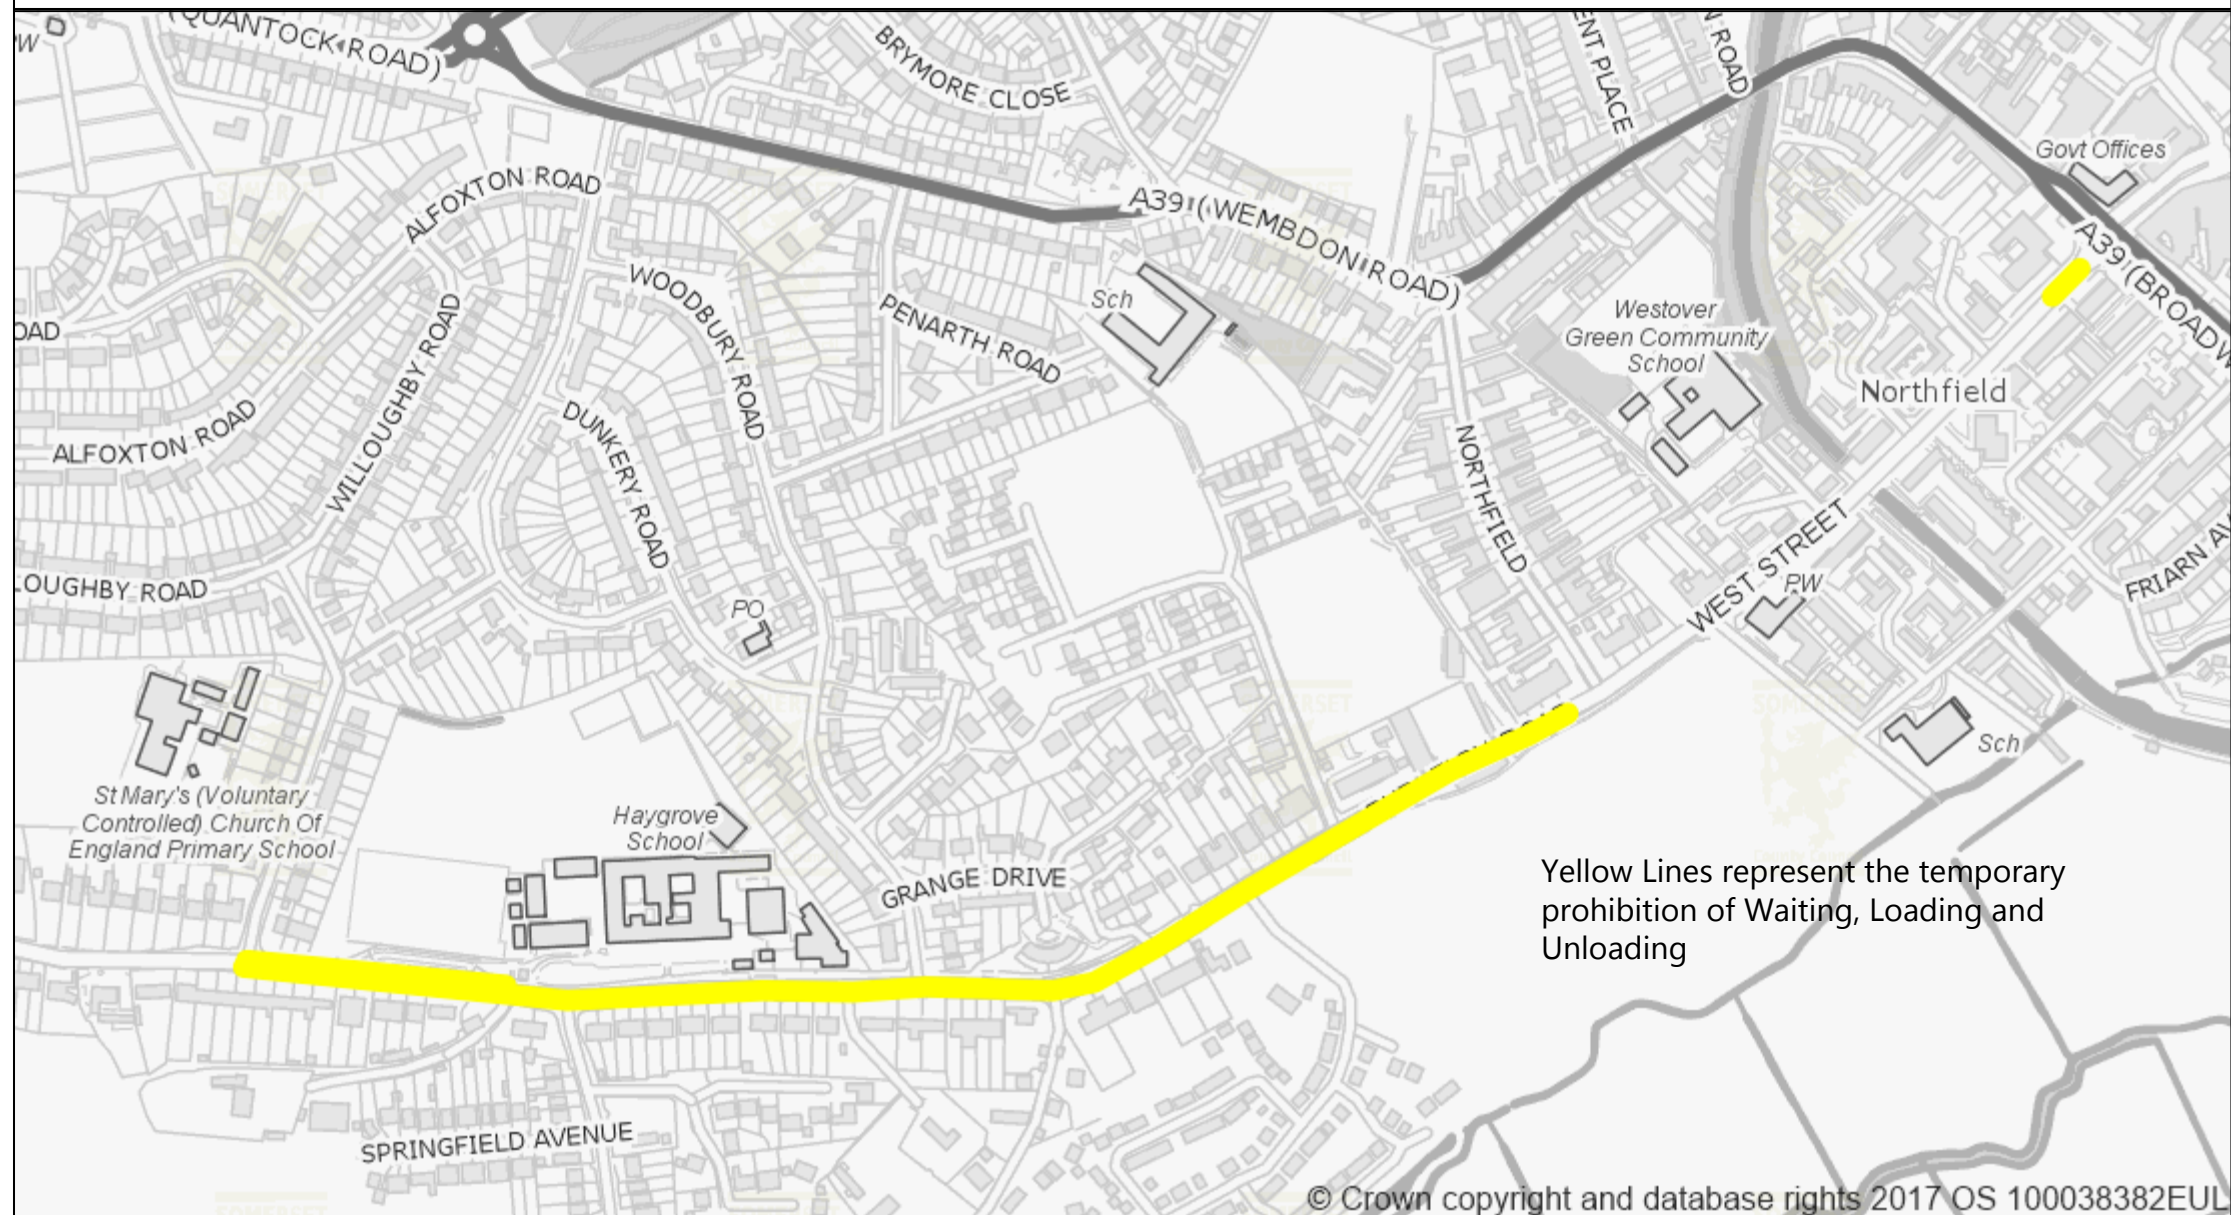

# Temporary Parking Restrictions - Durlleigh Road and West Street Bridgwater

Yellow Lines represent the temporary prohibition of Waiting, Loading and Unloading

© Crown copyright and database rights 2017 OS 100038382EUL